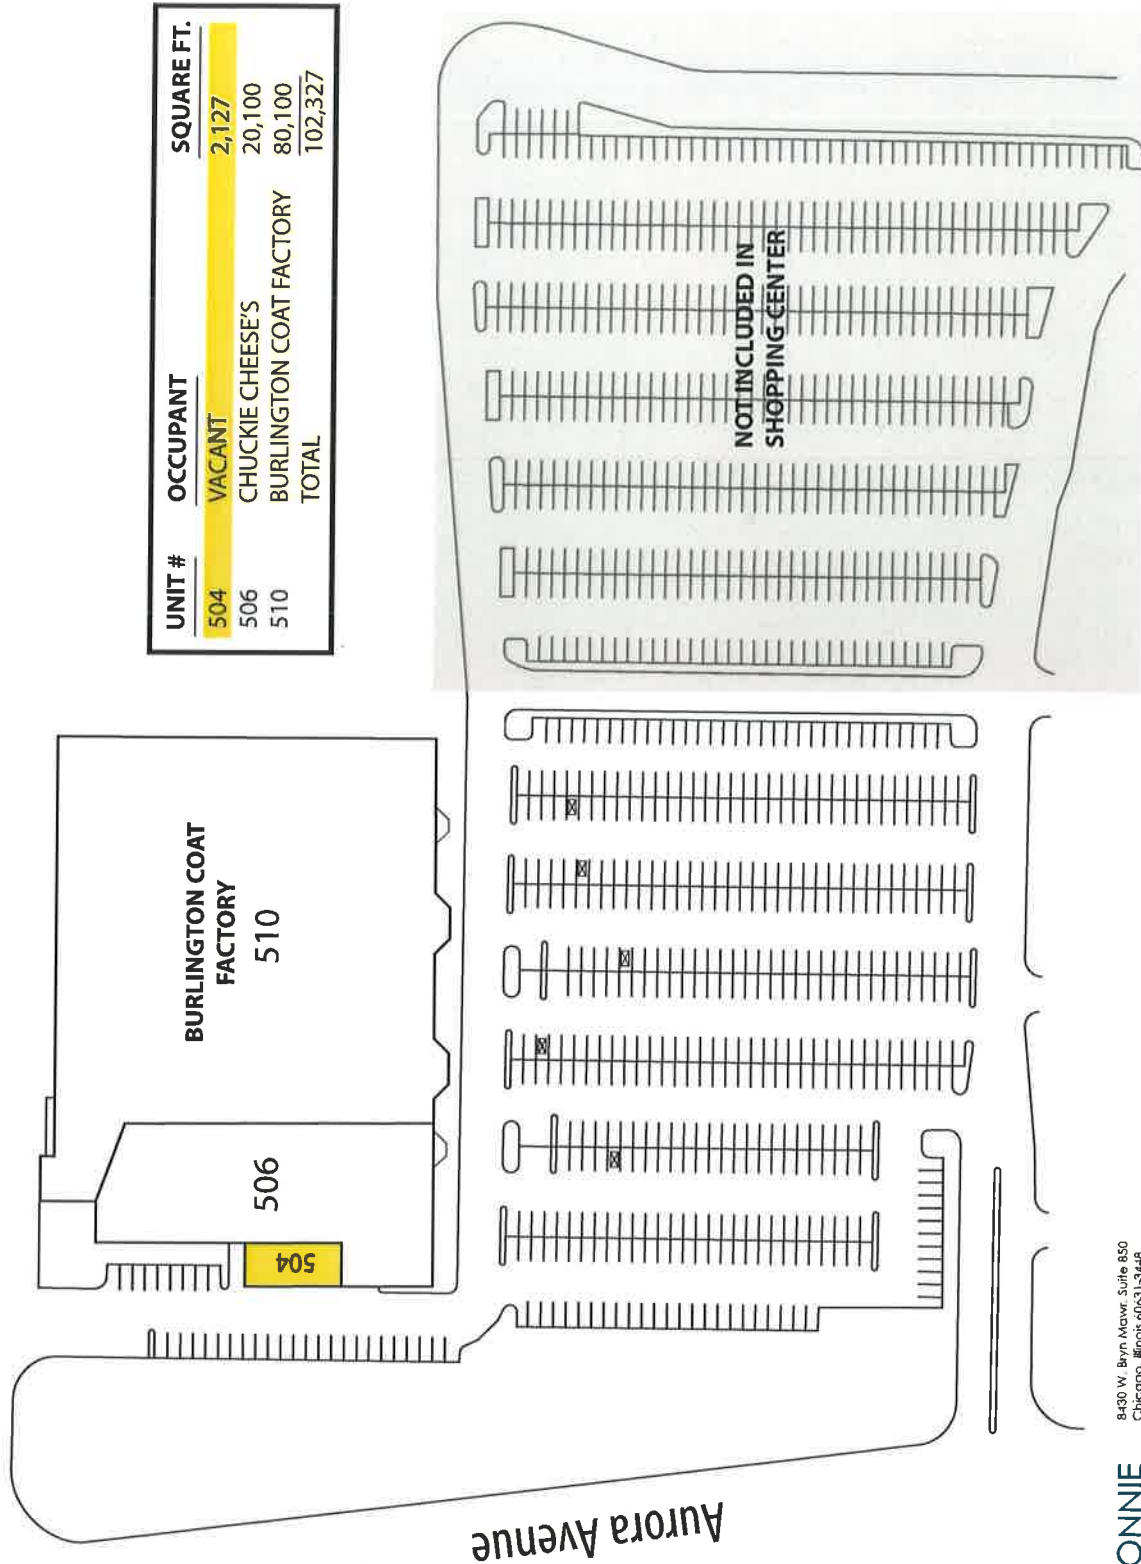

NAPER-NORTH AT NAPERWEST Naperville, IL

UNIT #	OCCUPANT	SQUARE FT.
504	VACANT	2,127
506	CHUCKIE CHEESE'S	20,100
510	BURLINGTON COAT FACTORY	80,100
	TOTAL	102,327

EXHIBIT B

8430 W. Bryn Mawr, Suite 650
Chicago, Illinois 60631-3448
Phone: 708.651.0808
Fax: 708.651.0809
bonniemgmt.com