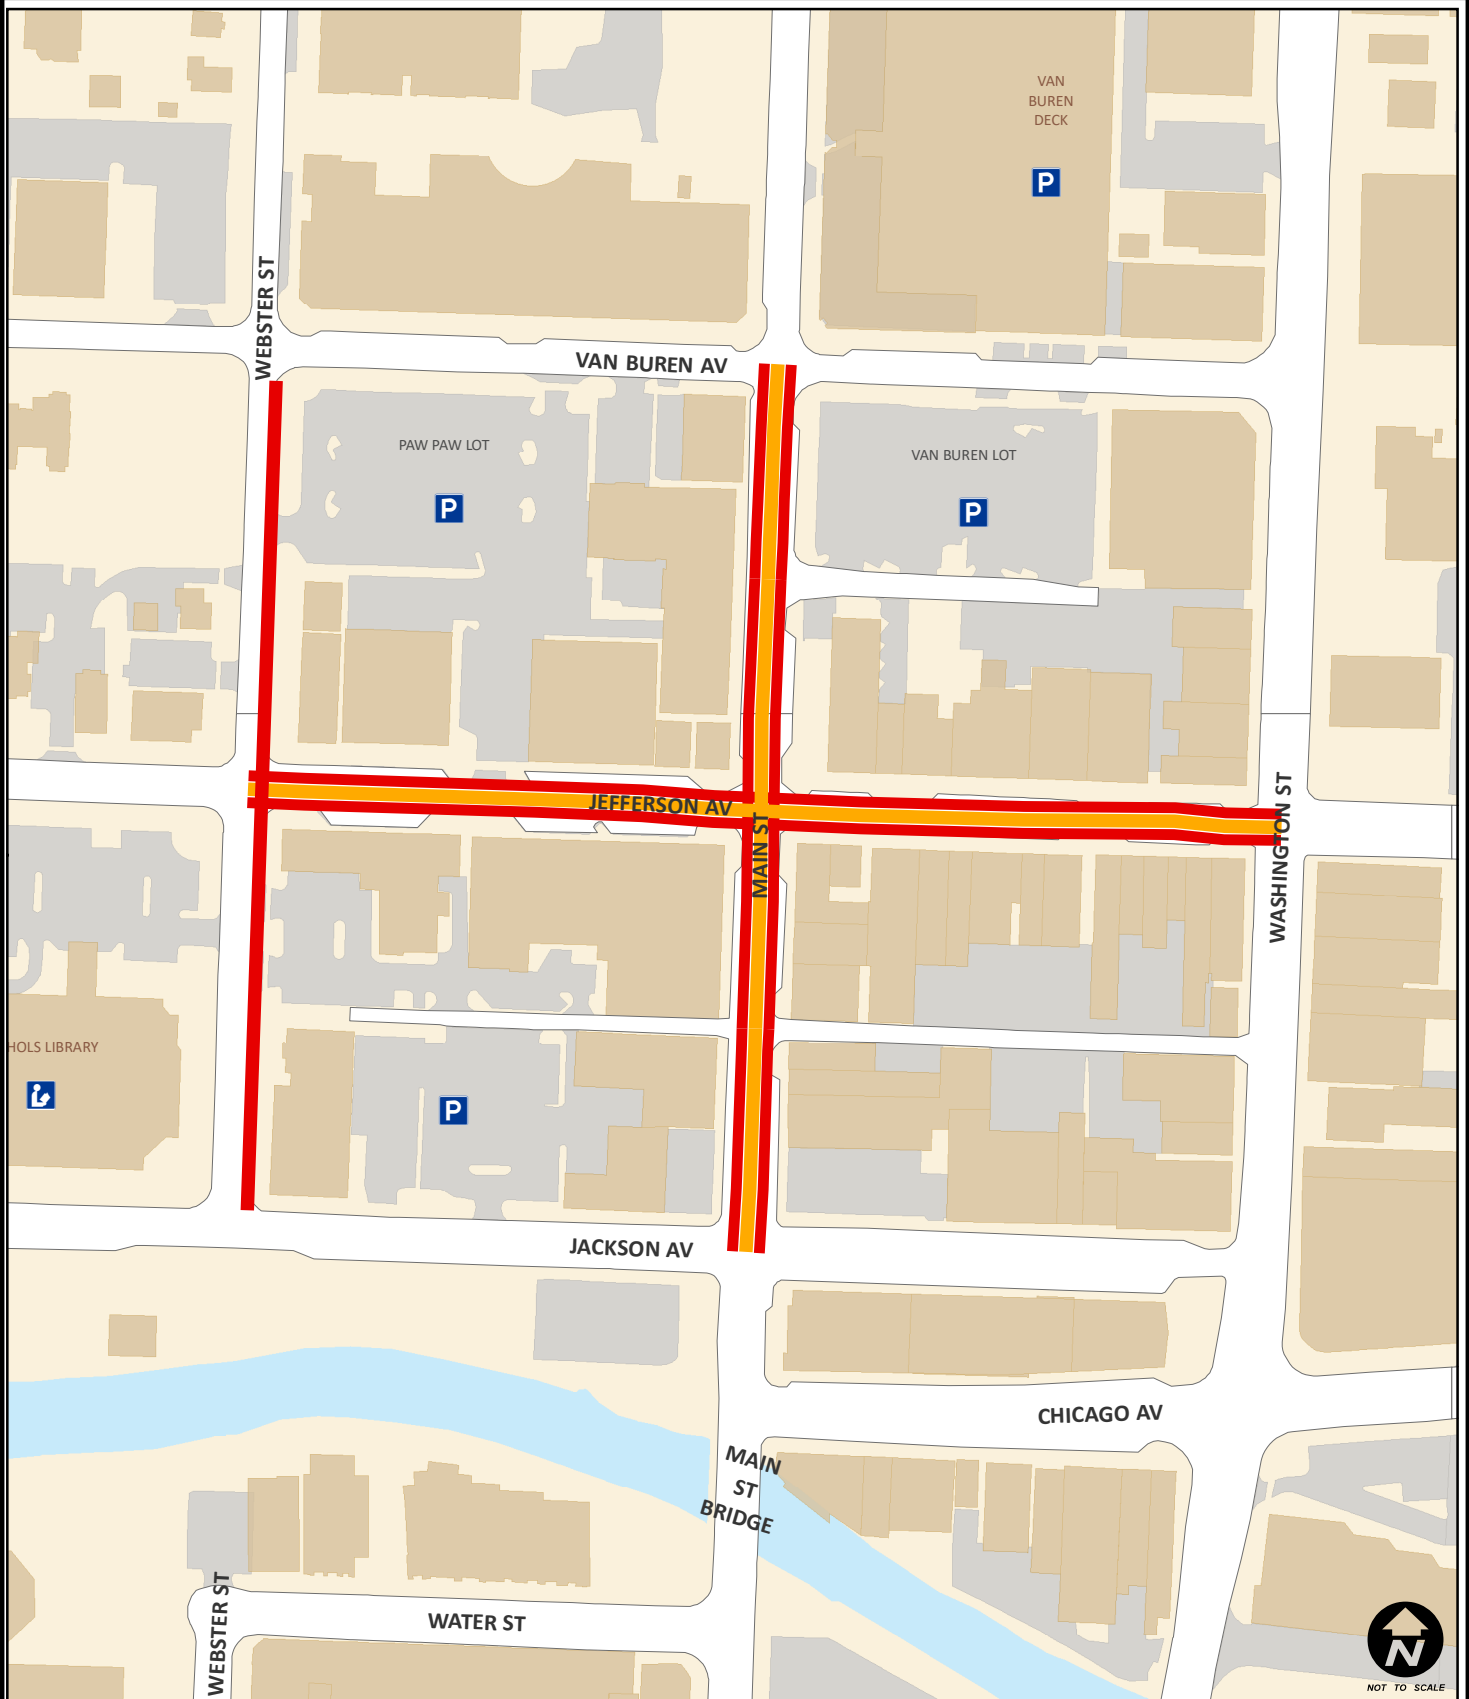

DNA Trick or Treat - October 23, 2022 Traffic Control Plan

-  Public Parking
-  Road Closure: 10:00am to 12:30pm
-  No Parking/Tow-Away Zone: 9:00am to 12:30pm

City of Naperville
 Special Events
 Dawn Portner (630) 305-5340
www.naperville.il.us
 January 2022

This map should be used for reference only. The data is subject to change without notice. The City of Naperville assumes no liability in the use or application of the data. Reproduction or redistribution is forbidden without expressed written consent from the City of Naperville.