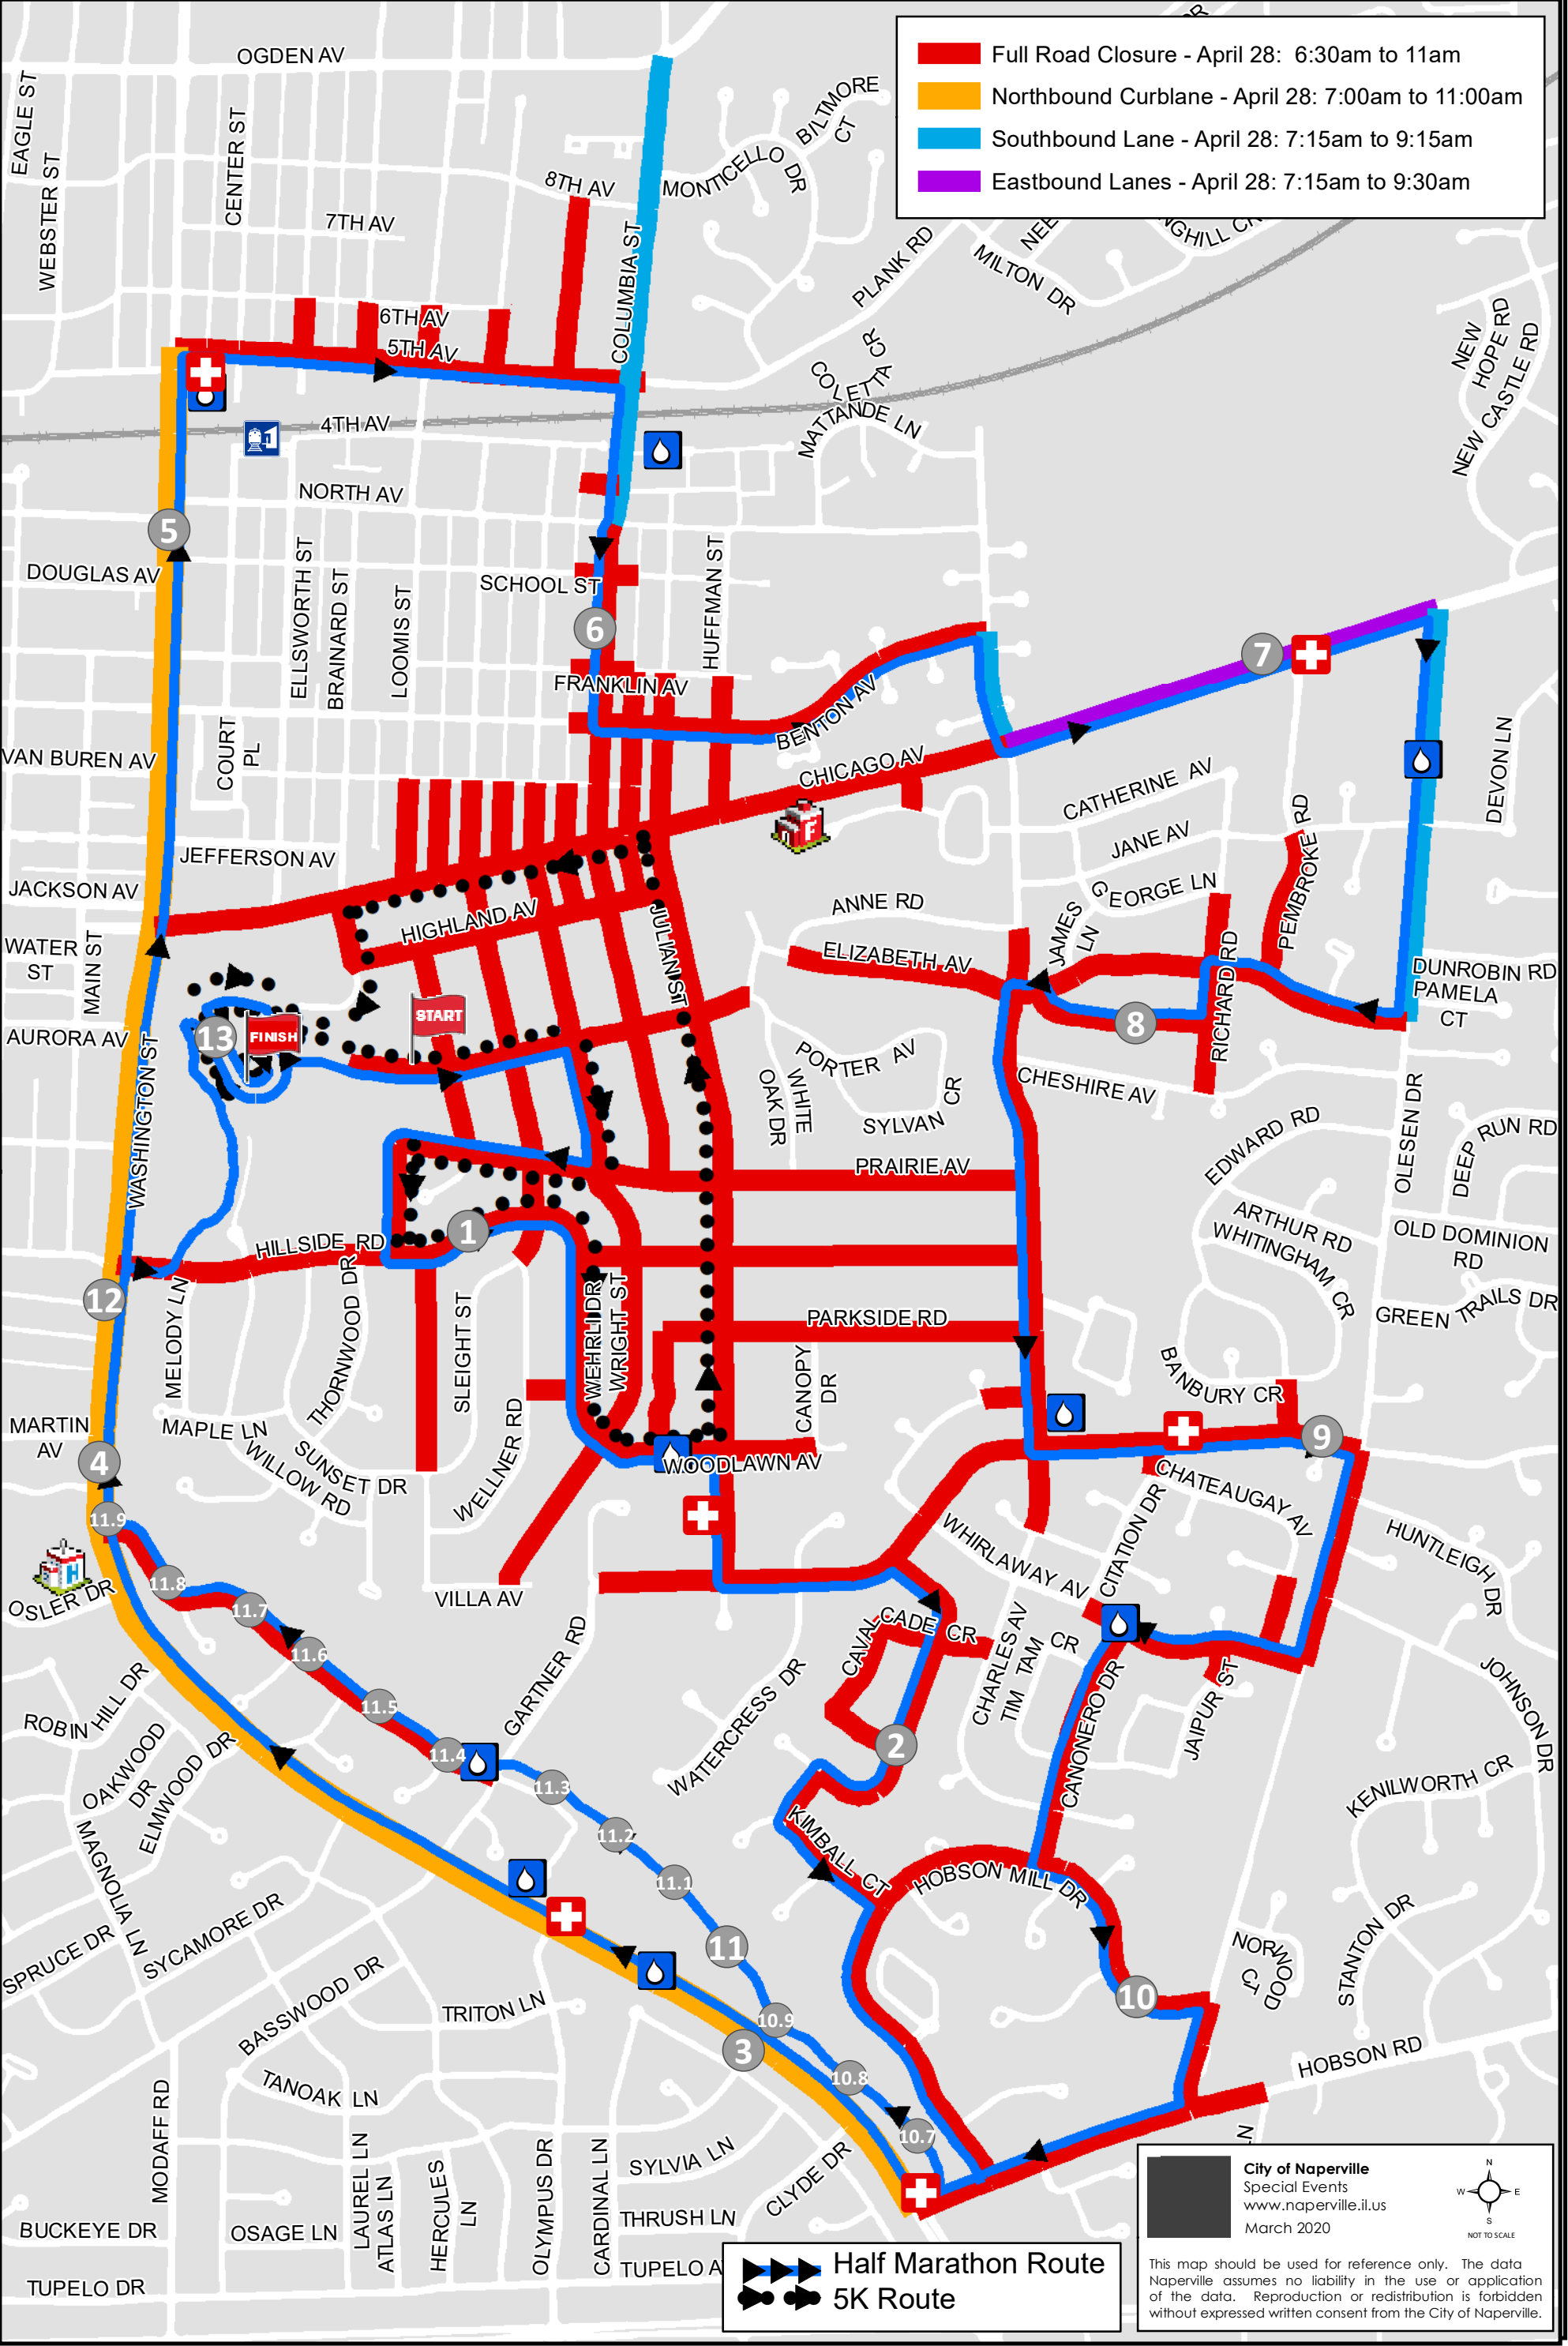

- Full Road Closure - April 28: 6:30am to 11am
- Northbound Curblane - April 28: 7:00am to 11:00am
- Southbound Lane - April 28: 7:15am to 9:15am
- Eastbound Lanes - April 28: 7:15am to 9:30am

Half Marathon Route
5K Route

City of Naperville
Special Events
www.naperville.il.us
March 2020

This map should be used for reference only. The data Naperville assumes no liability in the use or application of the data. Reproduction or redistribution is forbidden without expressed written consent from the City of Naperville.