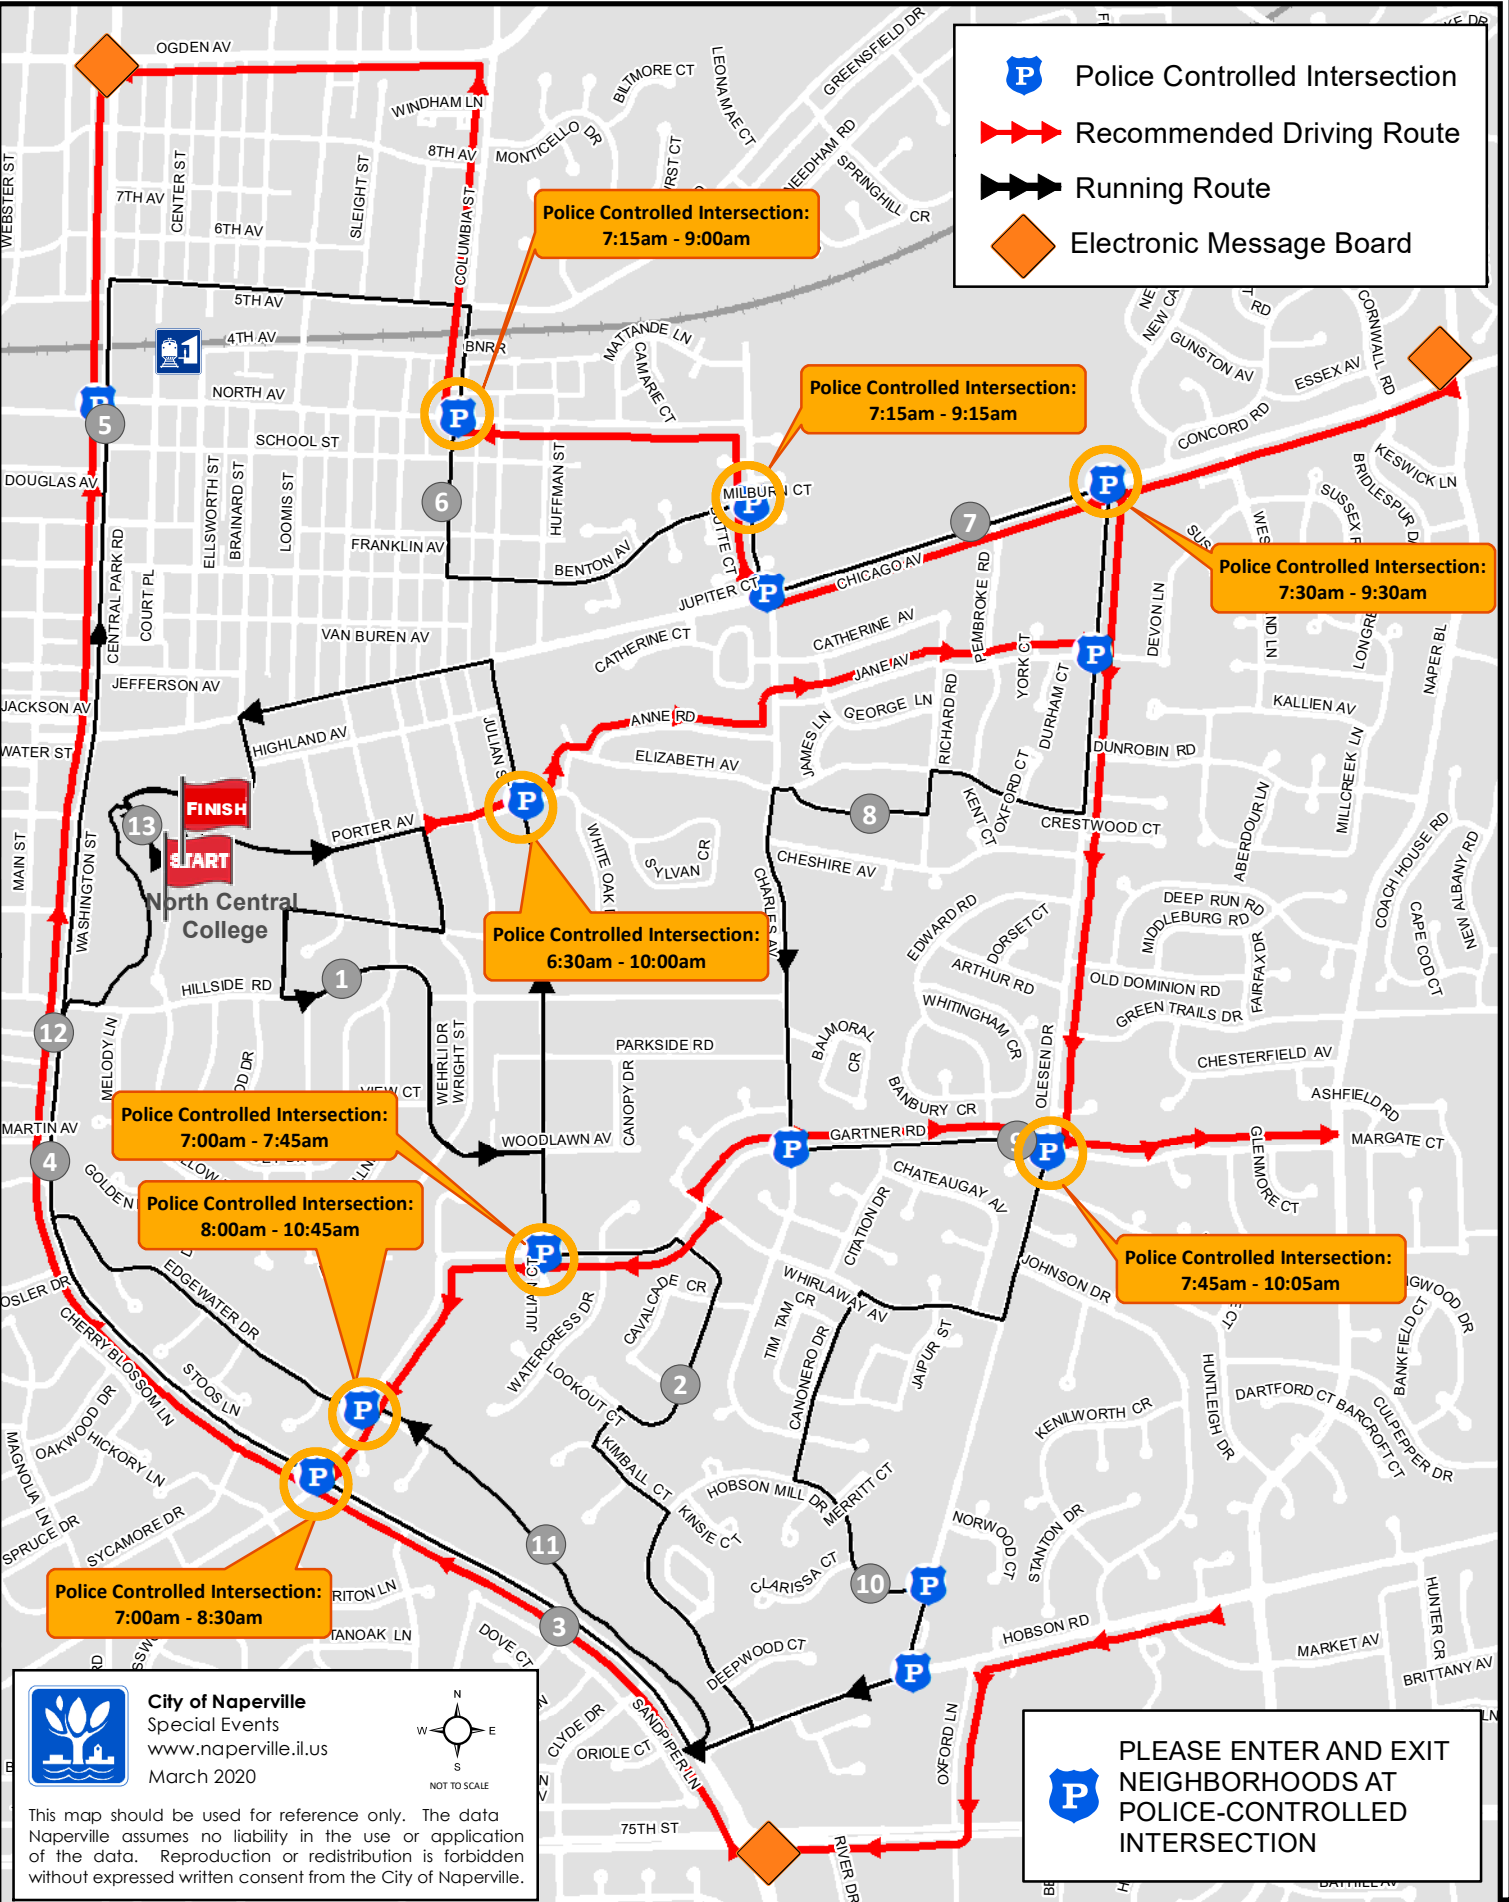

Naperville Women's Half-Marathon and 5K - April 19, 2020

DETOUR ROUTE MAP

- Police Controlled Intersection
- Recommended Driving Route
- Running Route
- Electronic Message Board

Police Controlled Intersection:
7:15am - 9:00am

Police Controlled Intersection:
7:15am - 9:15am

Police Controlled Intersection:
7:30am - 9:30am

Police Controlled Intersection:
6:30am - 10:00am

Police Controlled Intersection:
7:00am - 7:45am

Police Controlled Intersection:
8:00am - 10:45am

Police Controlled Intersection:
7:45am - 10:05am

Police Controlled Intersection:
7:00am - 8:30am

City of Naperville
Special Events
www.naperville.il.us
March 2020

NOT TO SCALE

This map should be used for reference only. The data Naperville assumes no liability in the use or application of the data. Reproduction or redistribution is forbidden without expressed written consent from the City of Naperville.

PLEASE ENTER AND EXIT NEIGHBORHOODS AT POLICE-CONTROLLED INTERSECTION