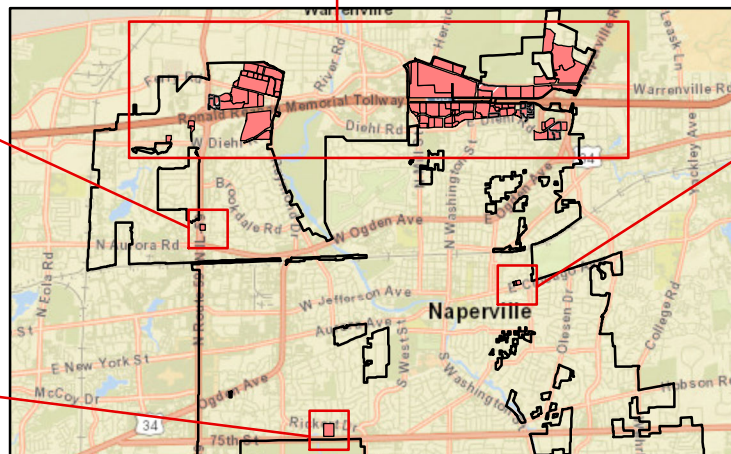

CITY OF NAPERVILLE ORI ZONES

ZONING

- ORI
- ORI PUD

Transportation, Engineering and
Development Business Group
www.naperville.il.us
Date: 5/18/2023

City of Naperville
ORI ZONES

This map should be used for reference only.
The data are subject to change without notice.
City of Naperville assumes no liability in the use
or application of the data. Reproduction or
redistribution is forbidden without expressed
written consent from the City of Naperville.