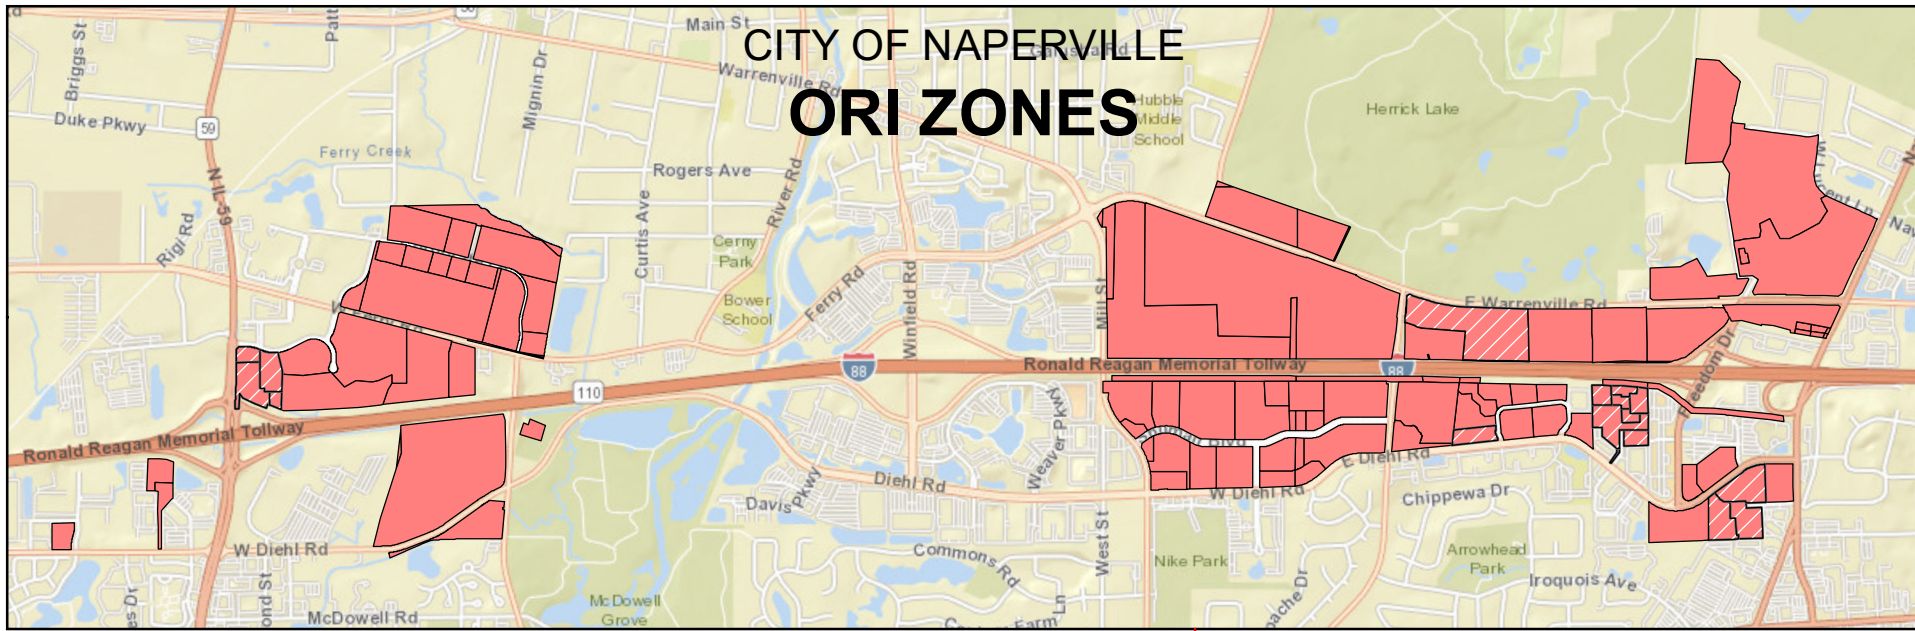

CITY OF NAPERVILLE ORI ZONES

ZONING

- ORI
- ORI PUD

Transportation, Engineering and
Development Business Group
www.naperville.il.us
Date: 5/18/2023

City of Naperville
ORI ZONES

This map should be used for reference only.
The data are subject to change without notice.
City of Naperville assumes no liability in the use
or application of the data. Reproduction or
redistribution is forbidden without expressed
written consent from the City of Naperville.