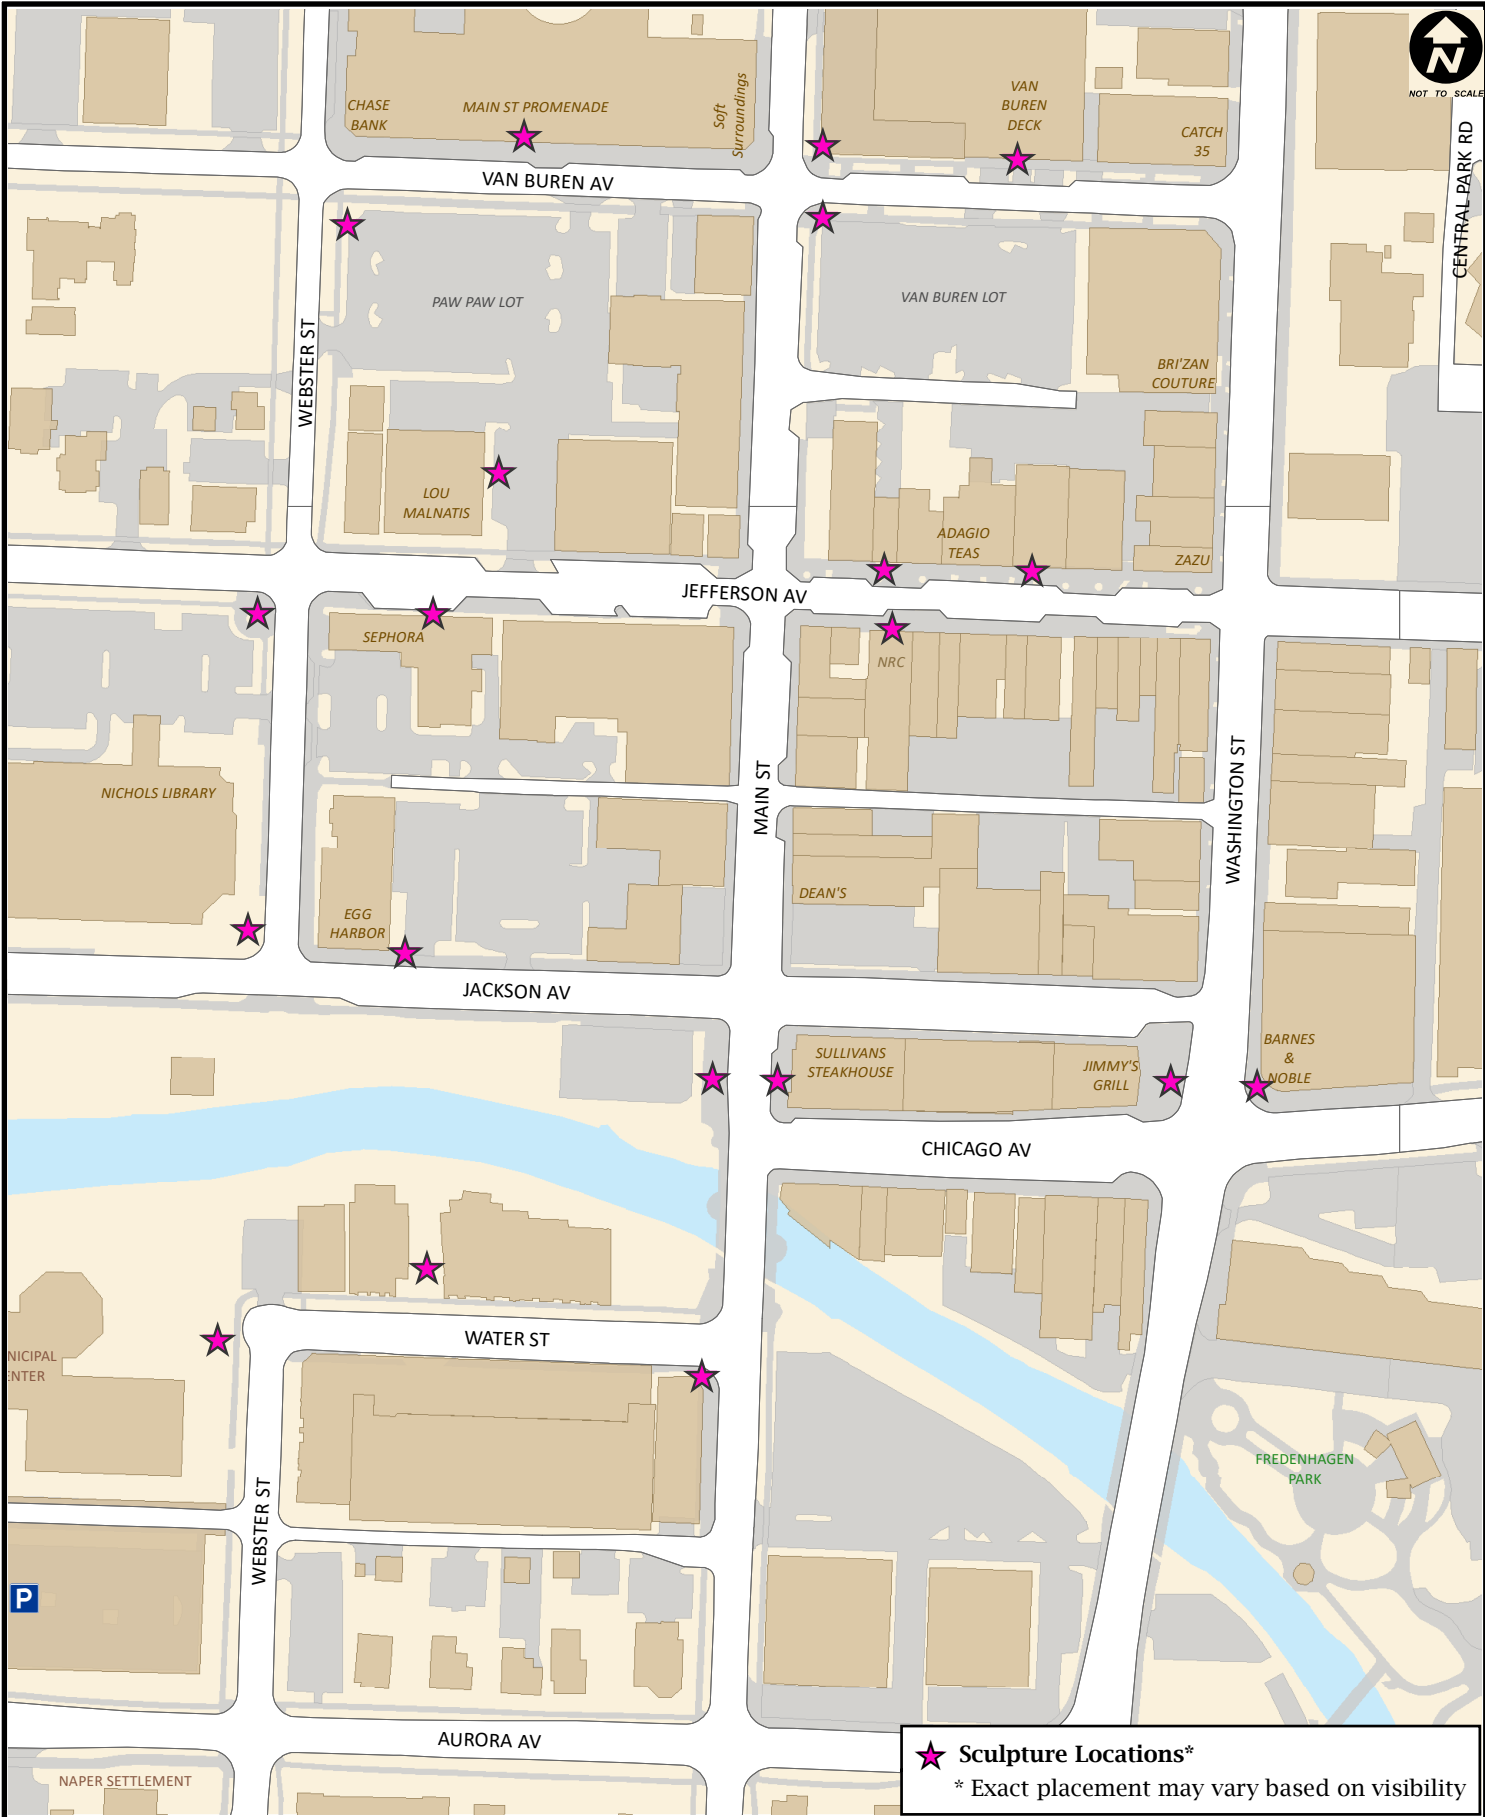

NOT TO SCALE

CENTRAL PARK RD

**★ Sculpture Locations\***  
 \* Exact placement may vary based on visibility

**City of Naperville**  
 Special Events  
 Dawn Portner (630) 305-5340  
[www.naperville.il.us](http://www.naperville.il.us)  
 March 2018

## Downtown Naperville Alliance Sculpture Locations

This map should be used for reference only. The data is subject to change without notice. The City of Naperville assumes no liability in the use or application of the data. Reproduction or redistribution is forbidden without expressed written consent from the City of Naperville.