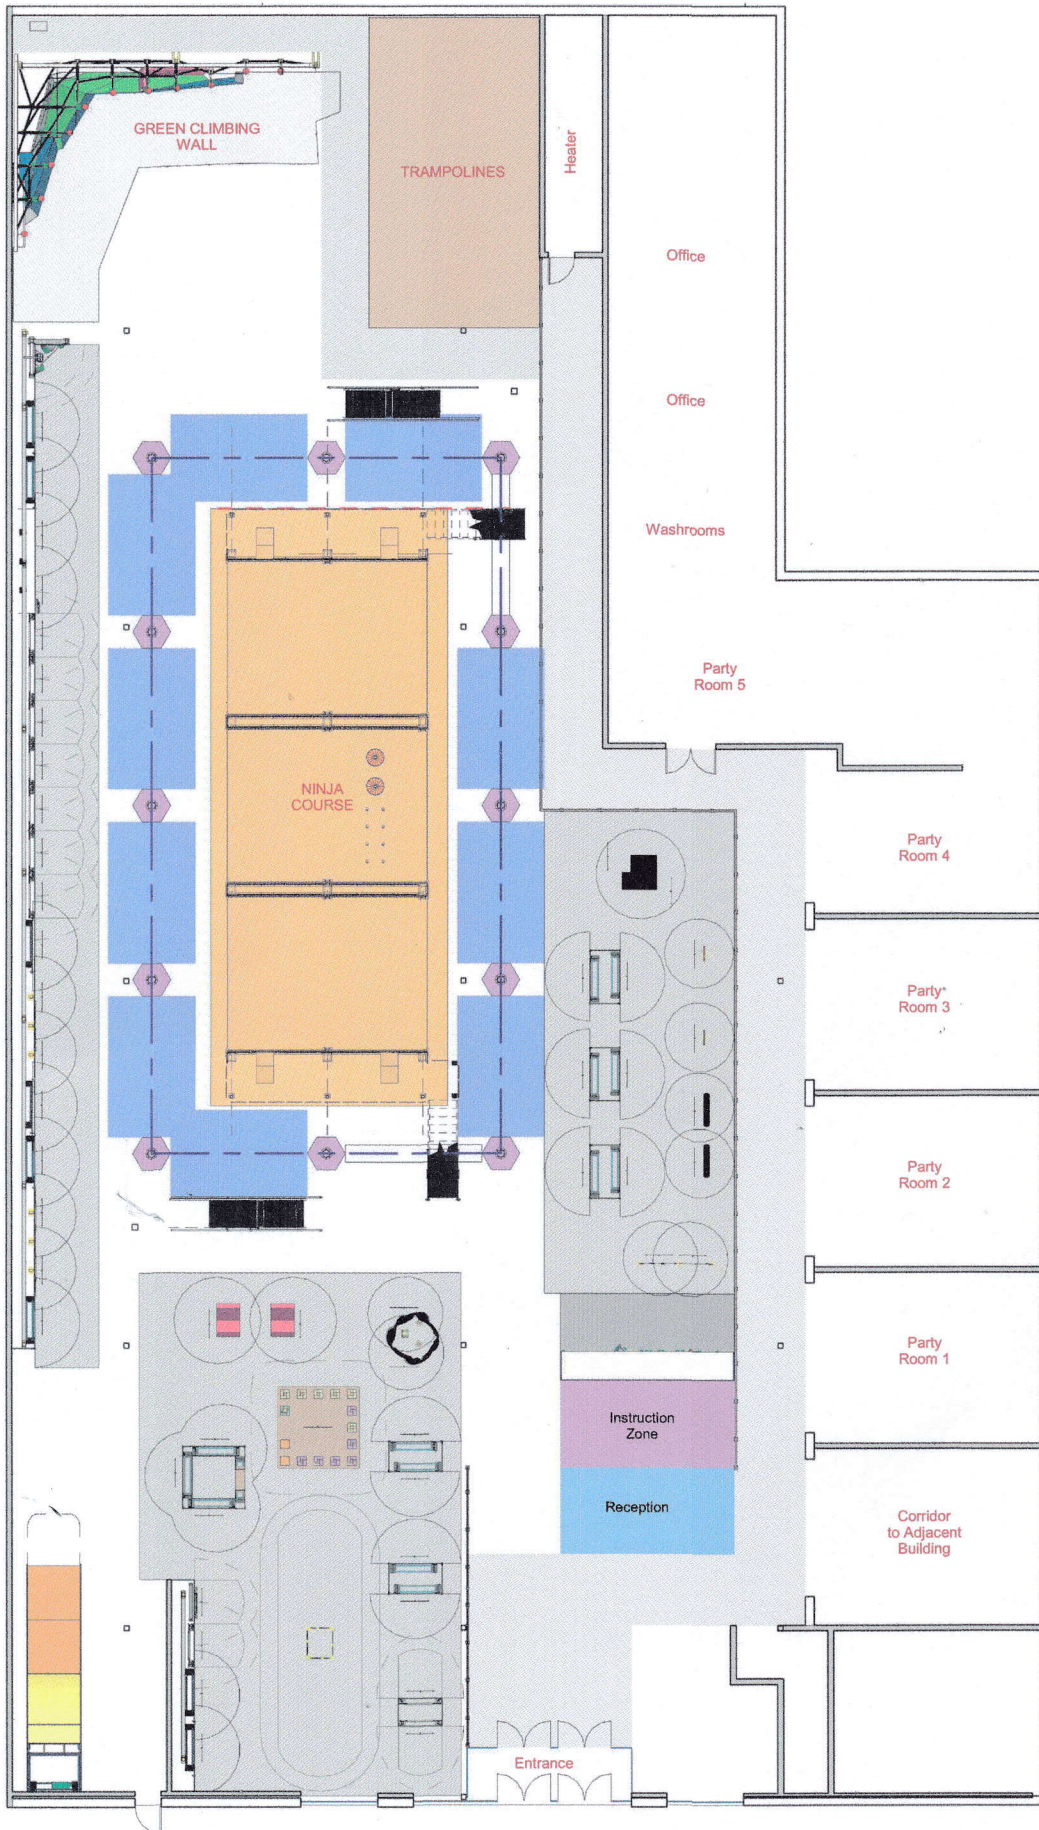

PROJECT

Naperville Funtopia

A1 - 0016

CLIENT

Naperville

DESIGNER

Radoslav Todorov

HEAD DESIGNER

Pencho Penchev

DATE

09/15/17