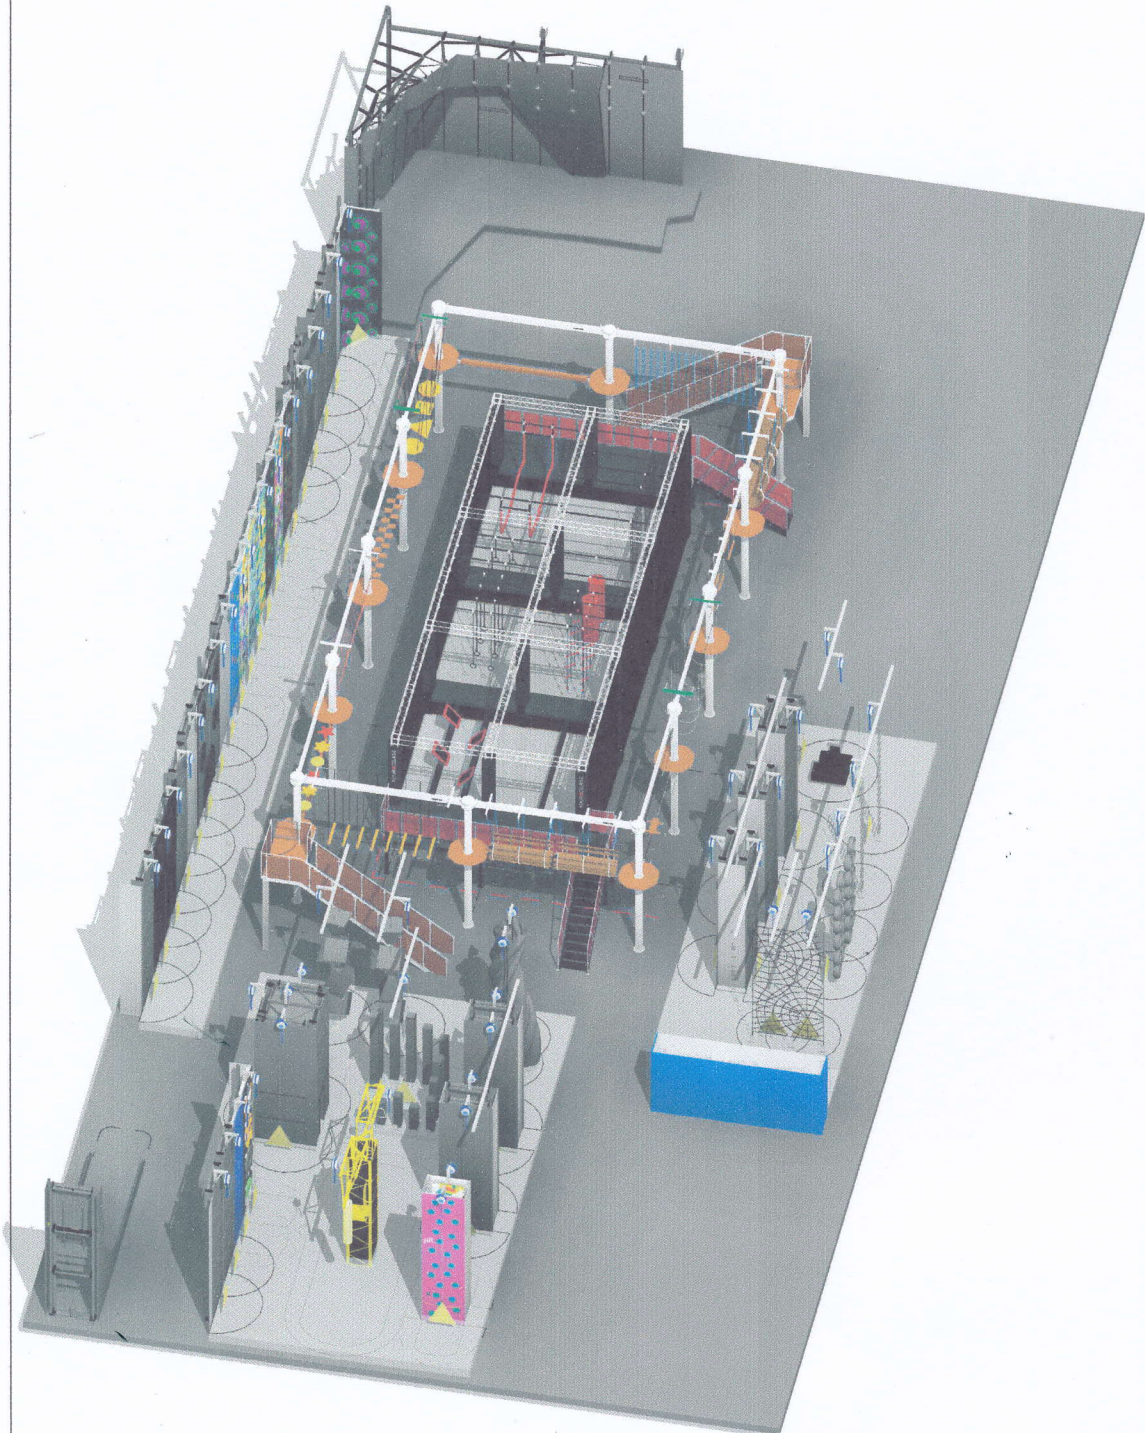

PROJECT

Naperville Funtopia

A1 - 0016

CLIENT

Naperville

DESIGNER

Radoslav Todorov

HEAD DESIGNER

Pencho Penchev

DATE

09/15/17