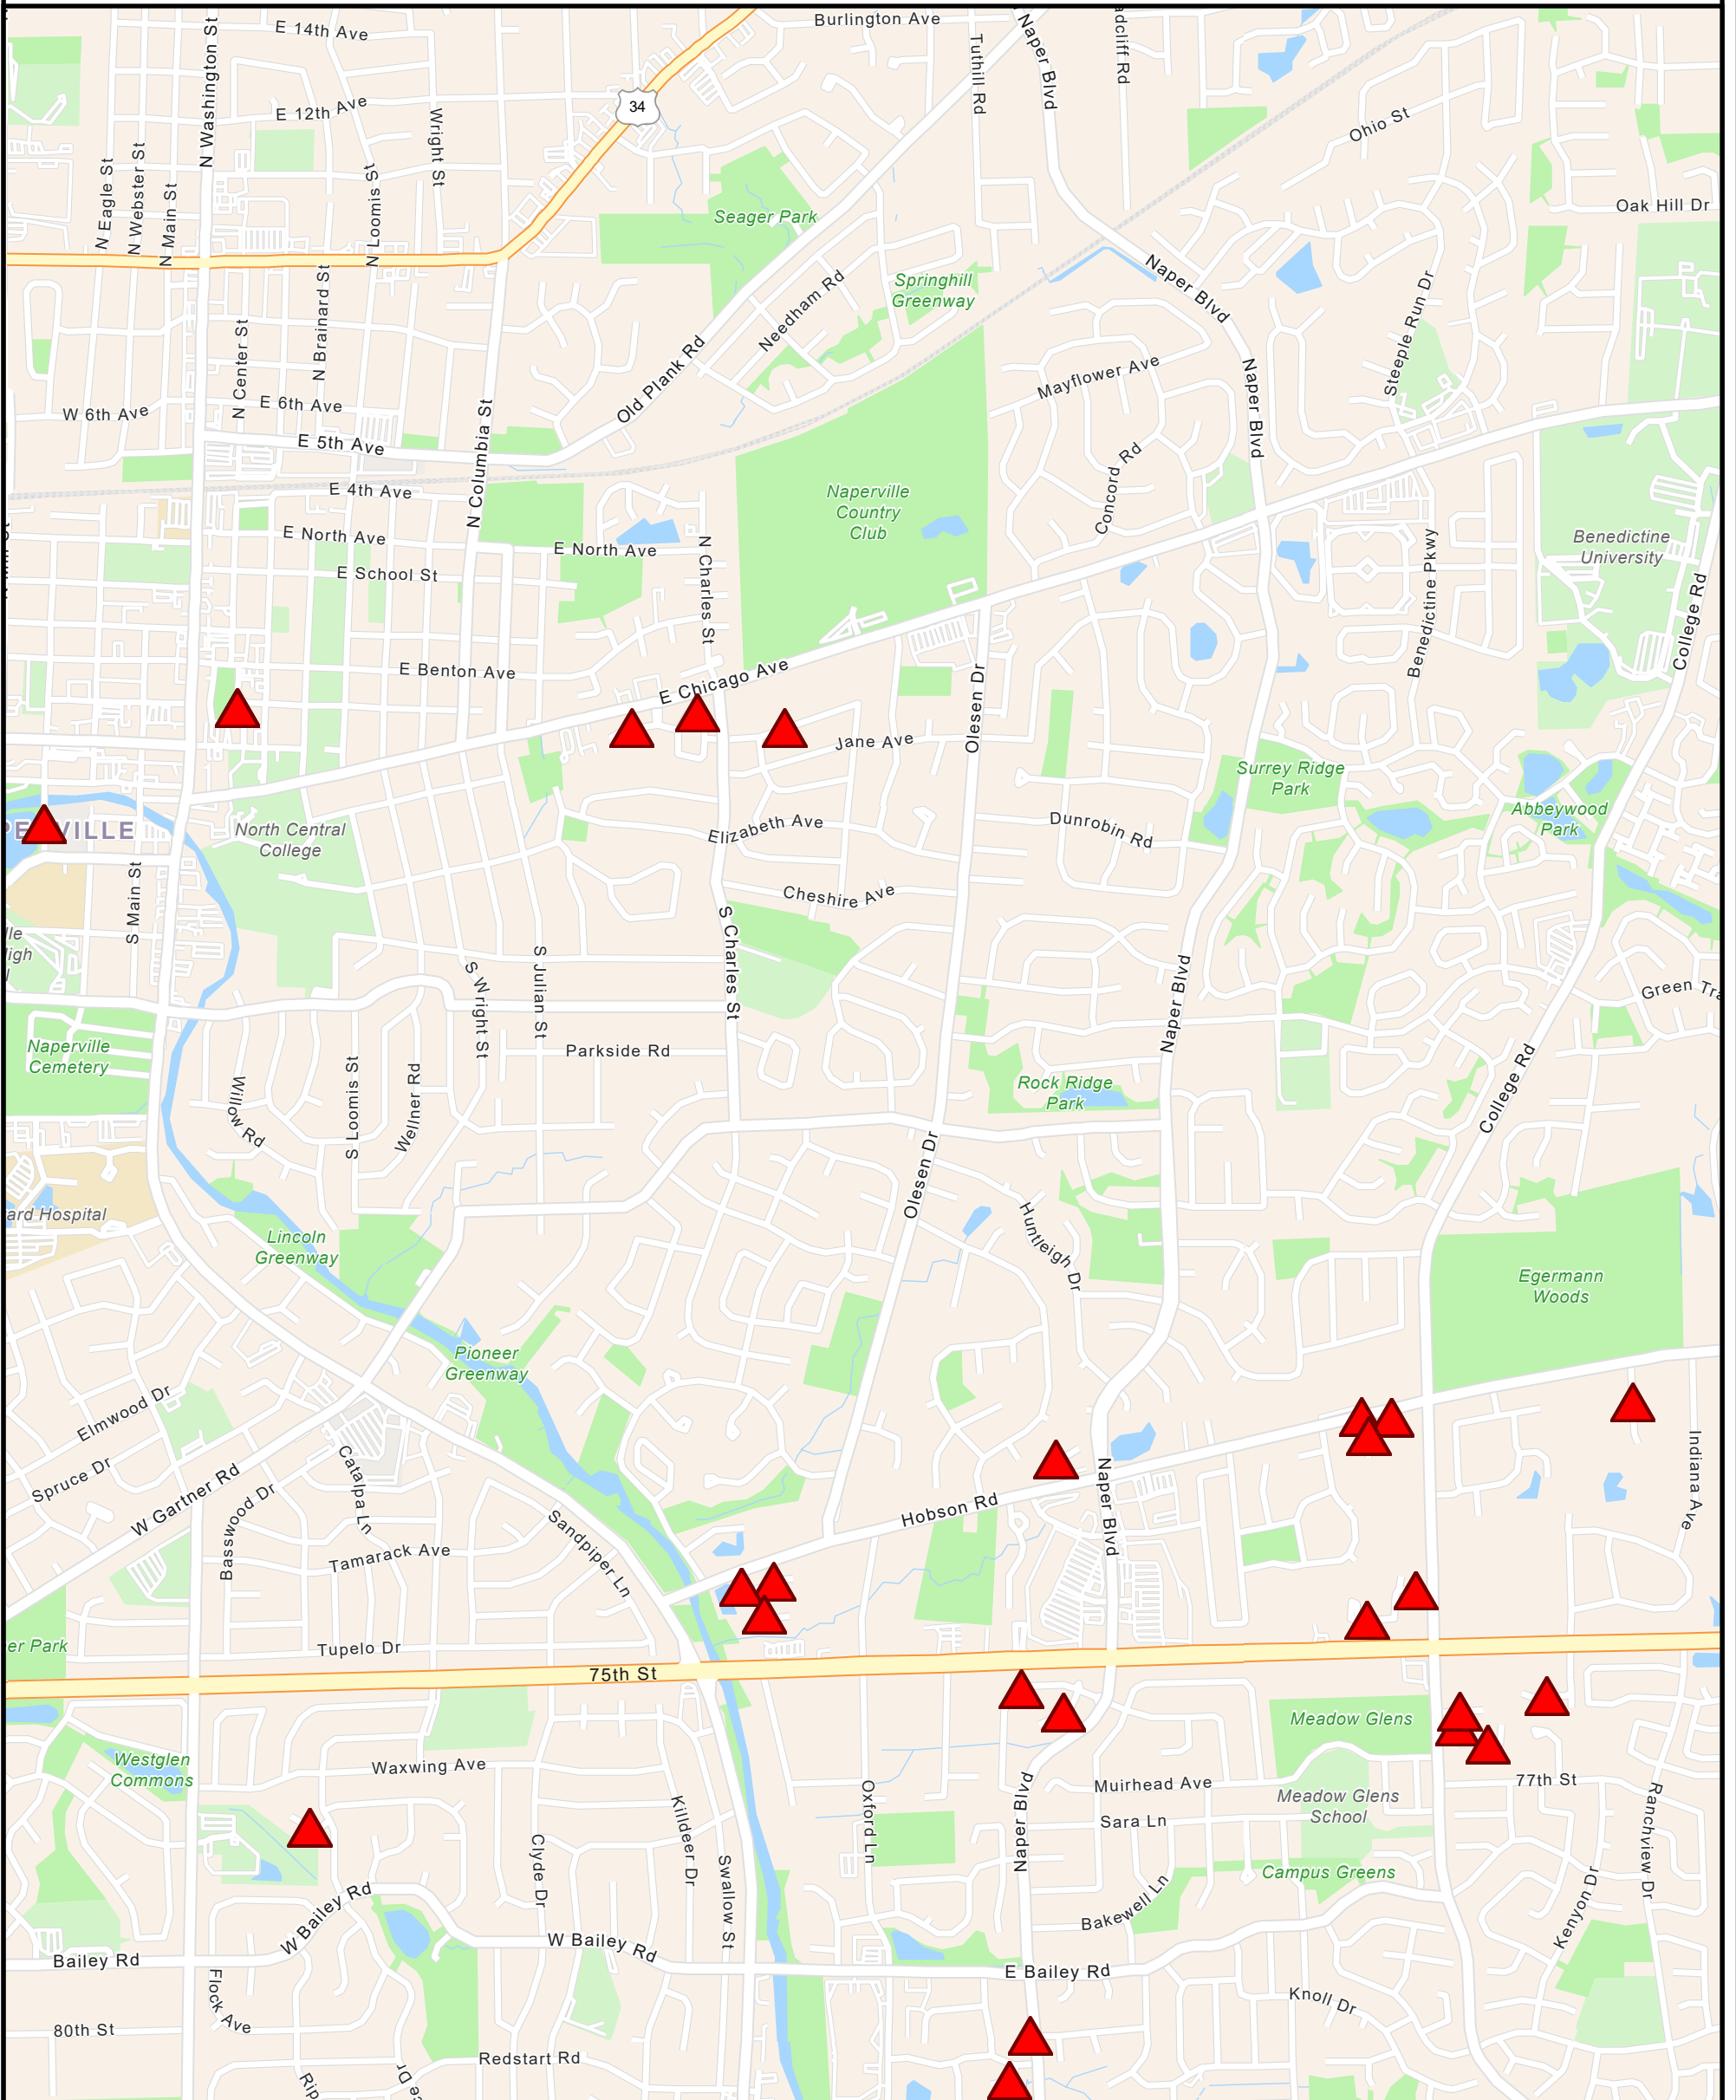

City of Naperville

LOCATIONS FOR SPEEDS THAT NEED TO BE ESTABLISHED (NE QUADRANT)

Transportation, Engineering
and Development
www.naperville.il.us
Oct. 2020

This map should be used for reference only. The data is subject to change without notice. City of Naperville assumes no liability in the use or application of the data. Reproduction or redistribution is forbidden without expressed written consent from the City of Naperville.