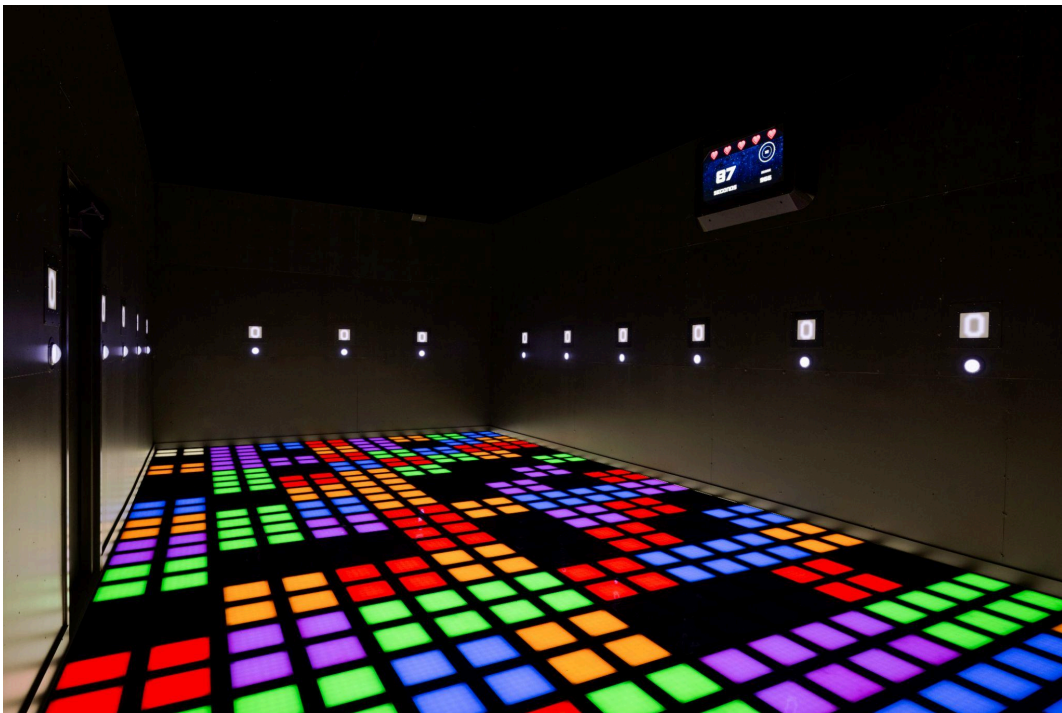

ACTIVATE

Activate Naperville, LLC
100 W Main St, Ste 600
Lexington, KY 40507