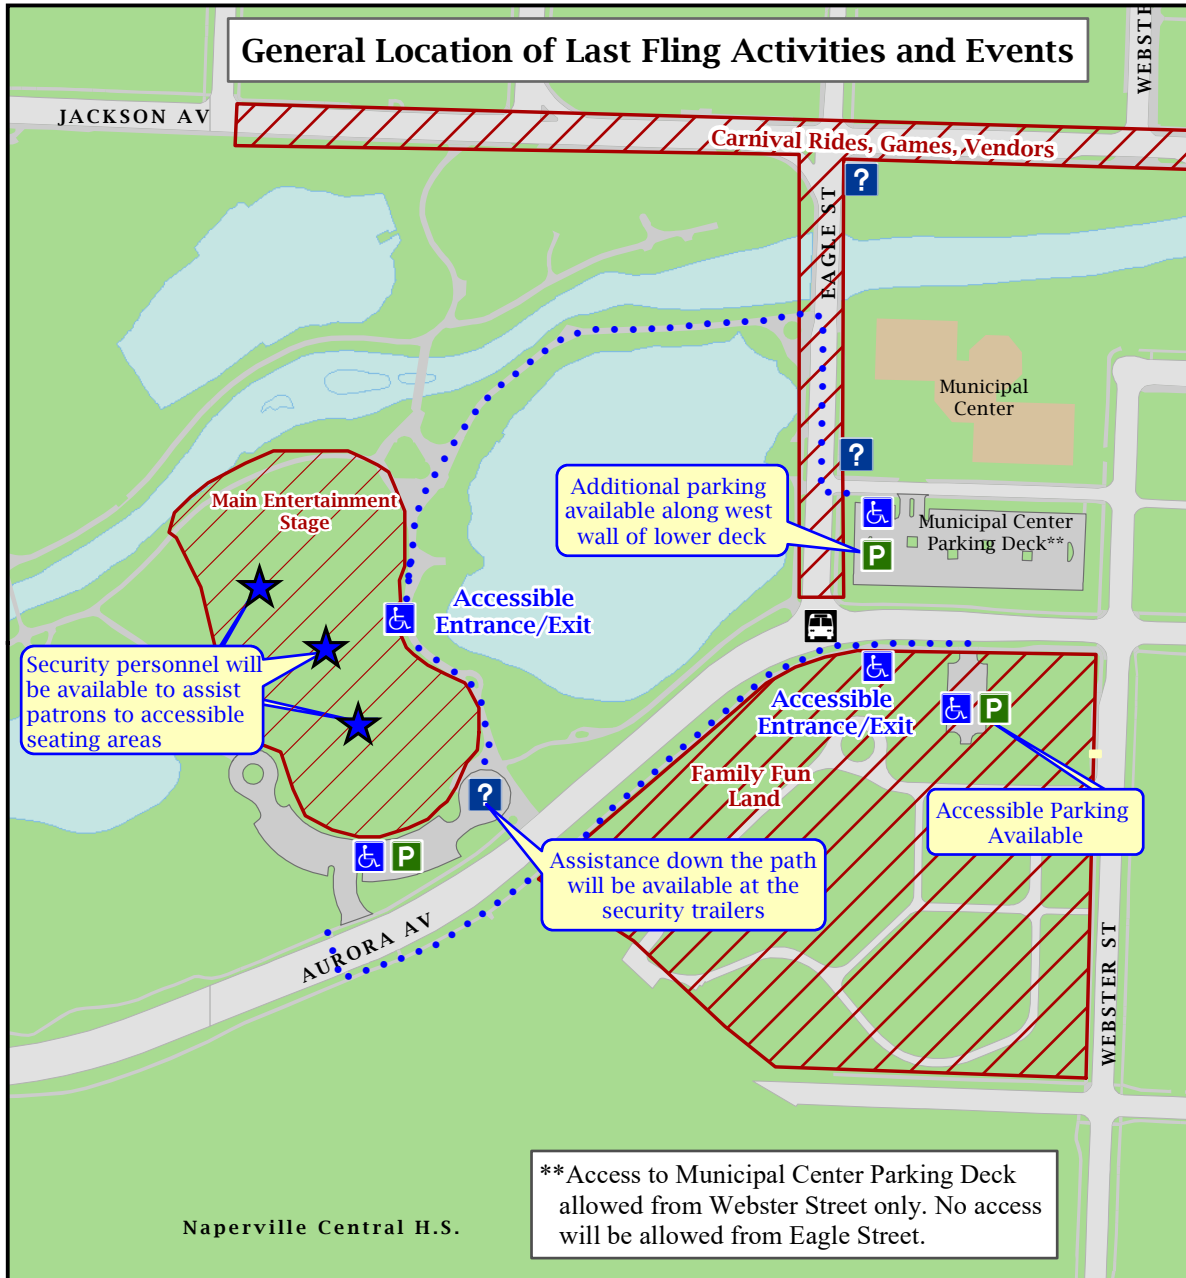

# The Last Fling

## 2019 Guide to Accessible Parking, Seating, and Public Information

★ Accessible Seating Area  
 ♿ P Accessible Parking Available

🚌 Bus Drop-off/Pick-up Location  
 ●●● Accessible Route to/from Parking

? Information/Assistance Available  
 → Labor Day Parade Route