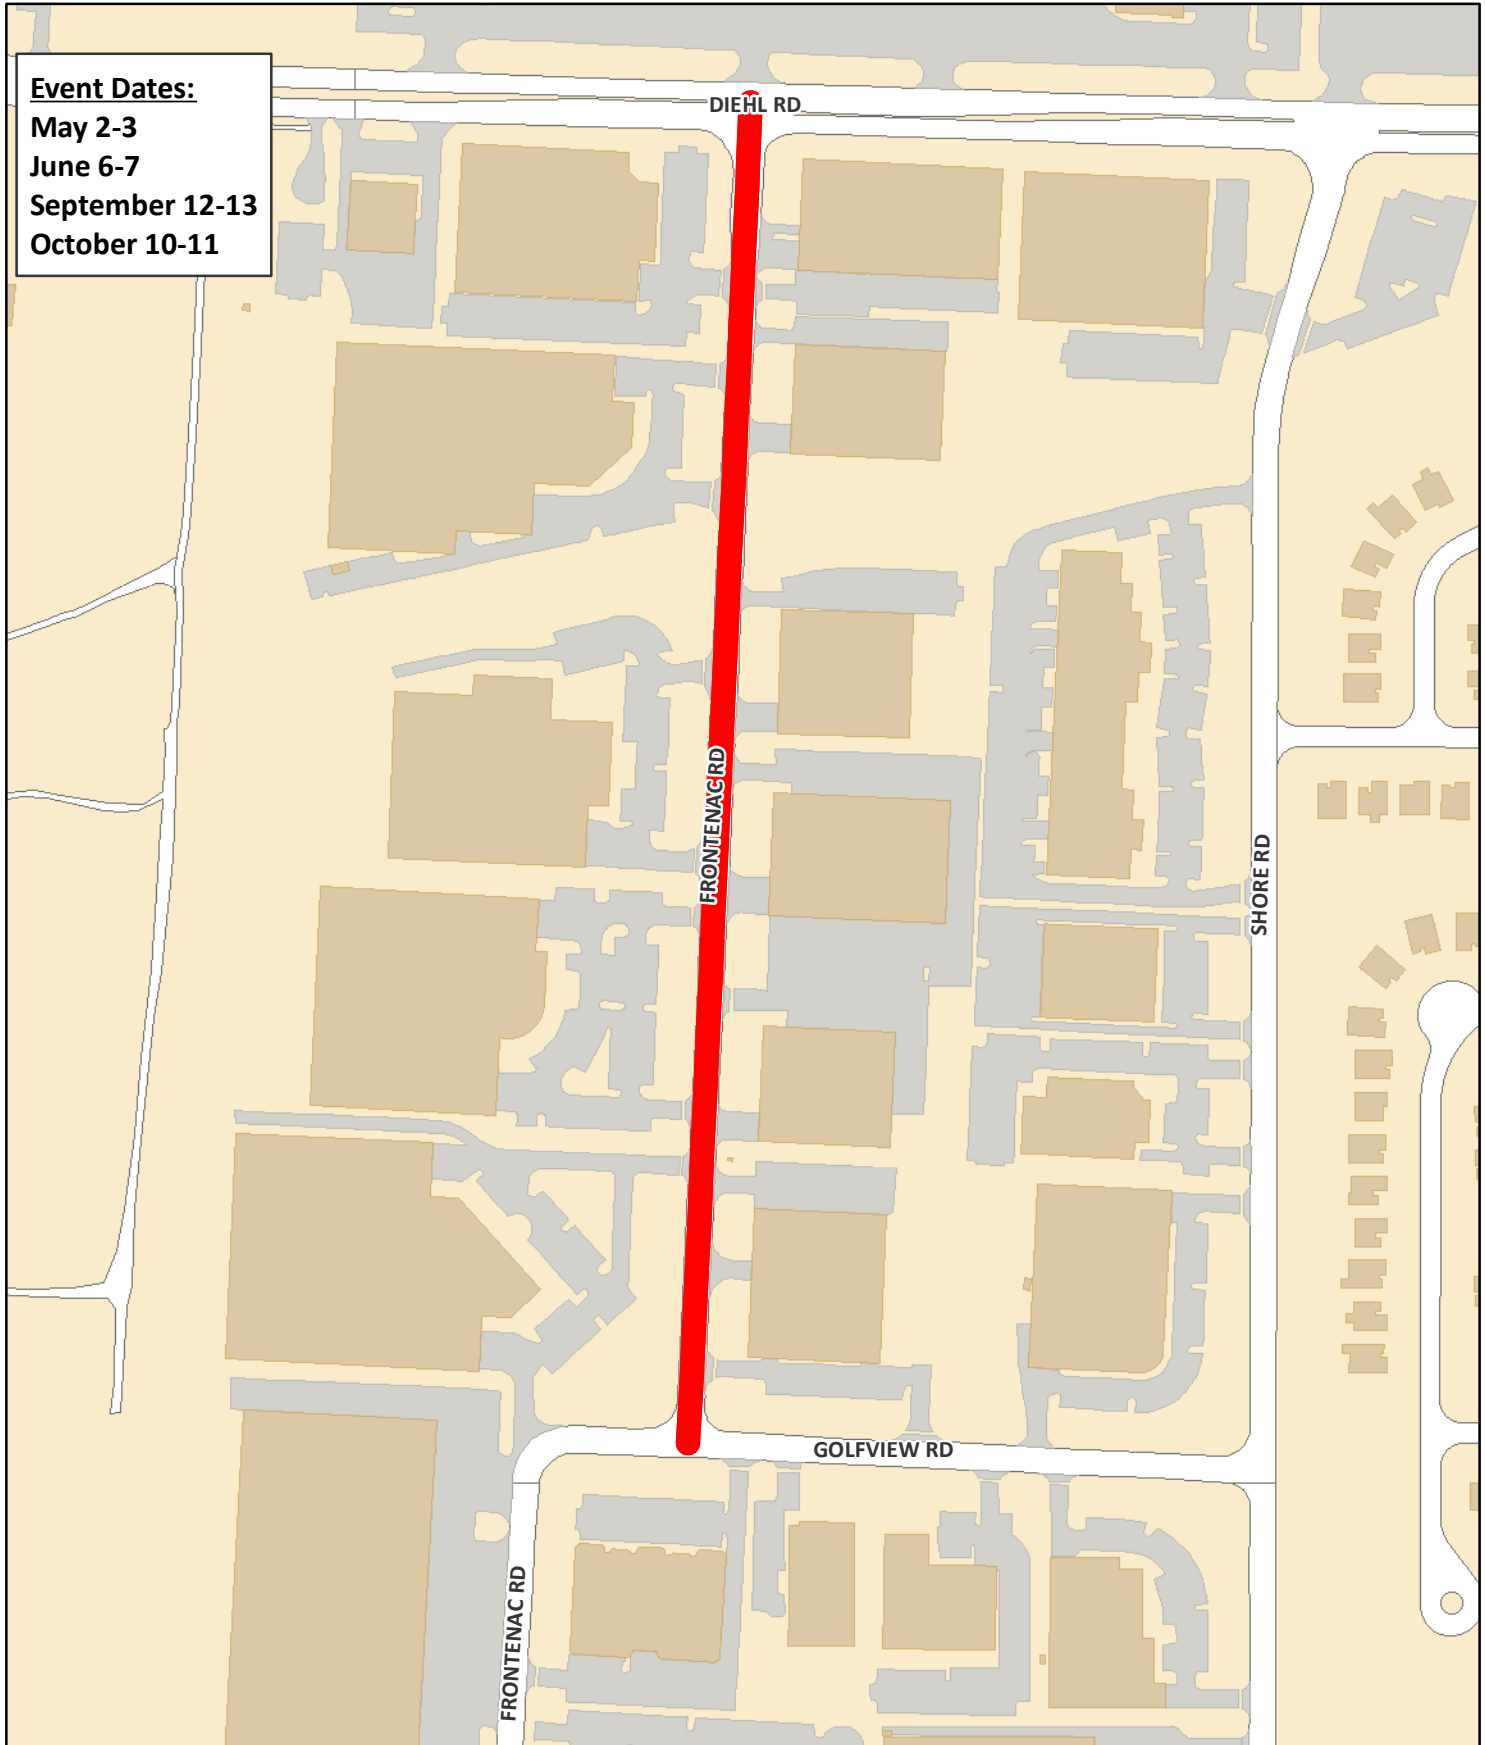

# Soap Box Derby Traffic Control Plan for 2020 Events

**Event Dates:**

May 2-3

June 6-7

September 12-13

October 10-11

City of Naperville

Special Events

Dawn Portner (630) 305-5340

[www.naperville.il.us](http://www.naperville.il.us)

January 2020

 Road Closure: 6:30am to 6:00pm

This map should be used for reference only. The data is subject to change without notice. The City of Naperville assumes no liability in the use or application of the data. Reproduction or redistribution is forbidden without expressed written consent from the City of Naperville.