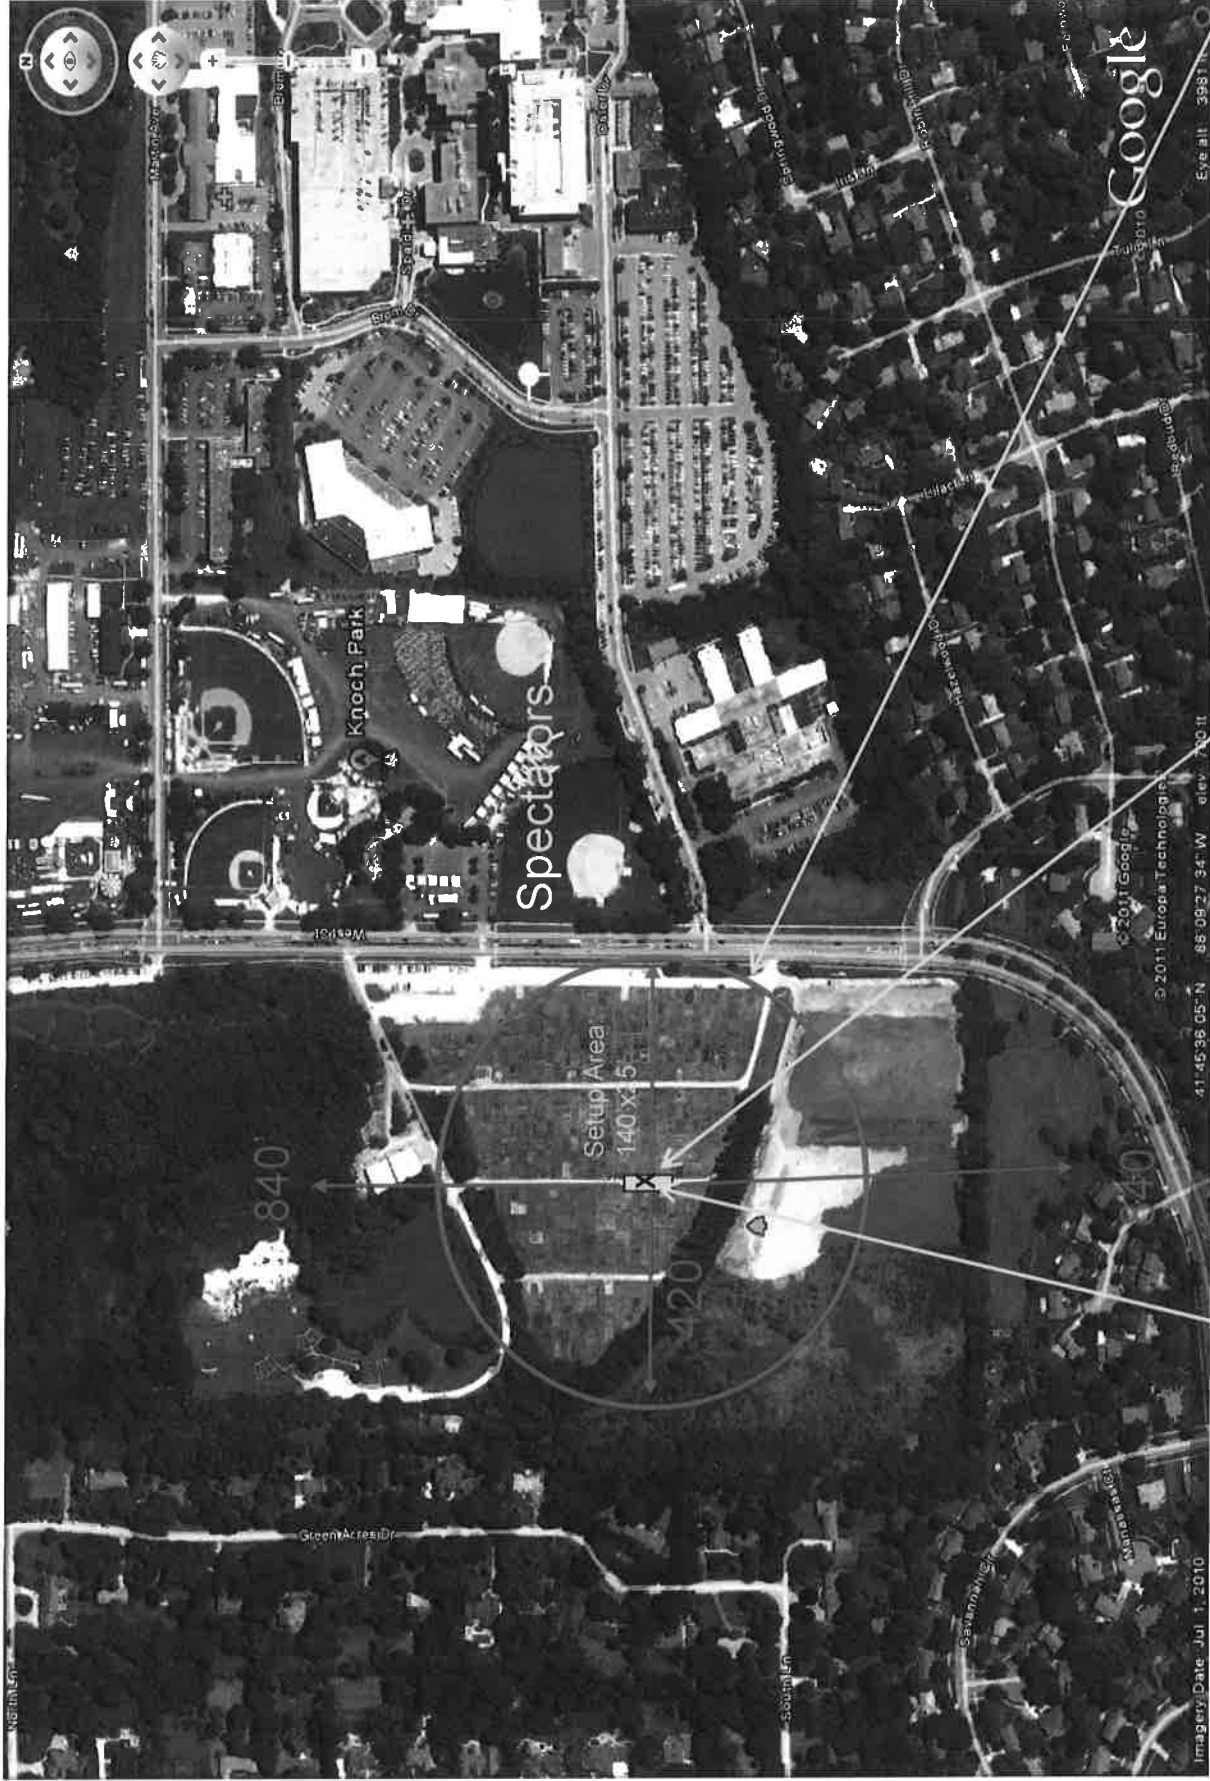

Naperville, IL 1-6-17

6" Limit / Angle all sizes

Launch Location: X

Setup Area: 150'x13'

Radius: 420' from setup area

EXCHANGE CLUB OF NAPERVILLE
July 3, 2017

SHELL SUMMARY

Approximately:
57 – 2 ½” – 3” Roman Candles
699 – Aerial Display Shells ranging in size from 3” to 6”
4 – Multi-Shot Box Items

OPERATOR

Gregory Smalley “Bob”

ADDITIONAL INFORMATION

We will provide two fully charged fire extinguishers for the display and the operators will bring eye, ear, and head protection with them.

Gary Foiles of the Naperville Park District will be the person responsible for securing the area from the audience.

Shells will be shunted and put in approved boxes. The crew will sweep the area after the show.

The time of set-up for the Fire Department inspection prior to the show is 7:00 p.m.