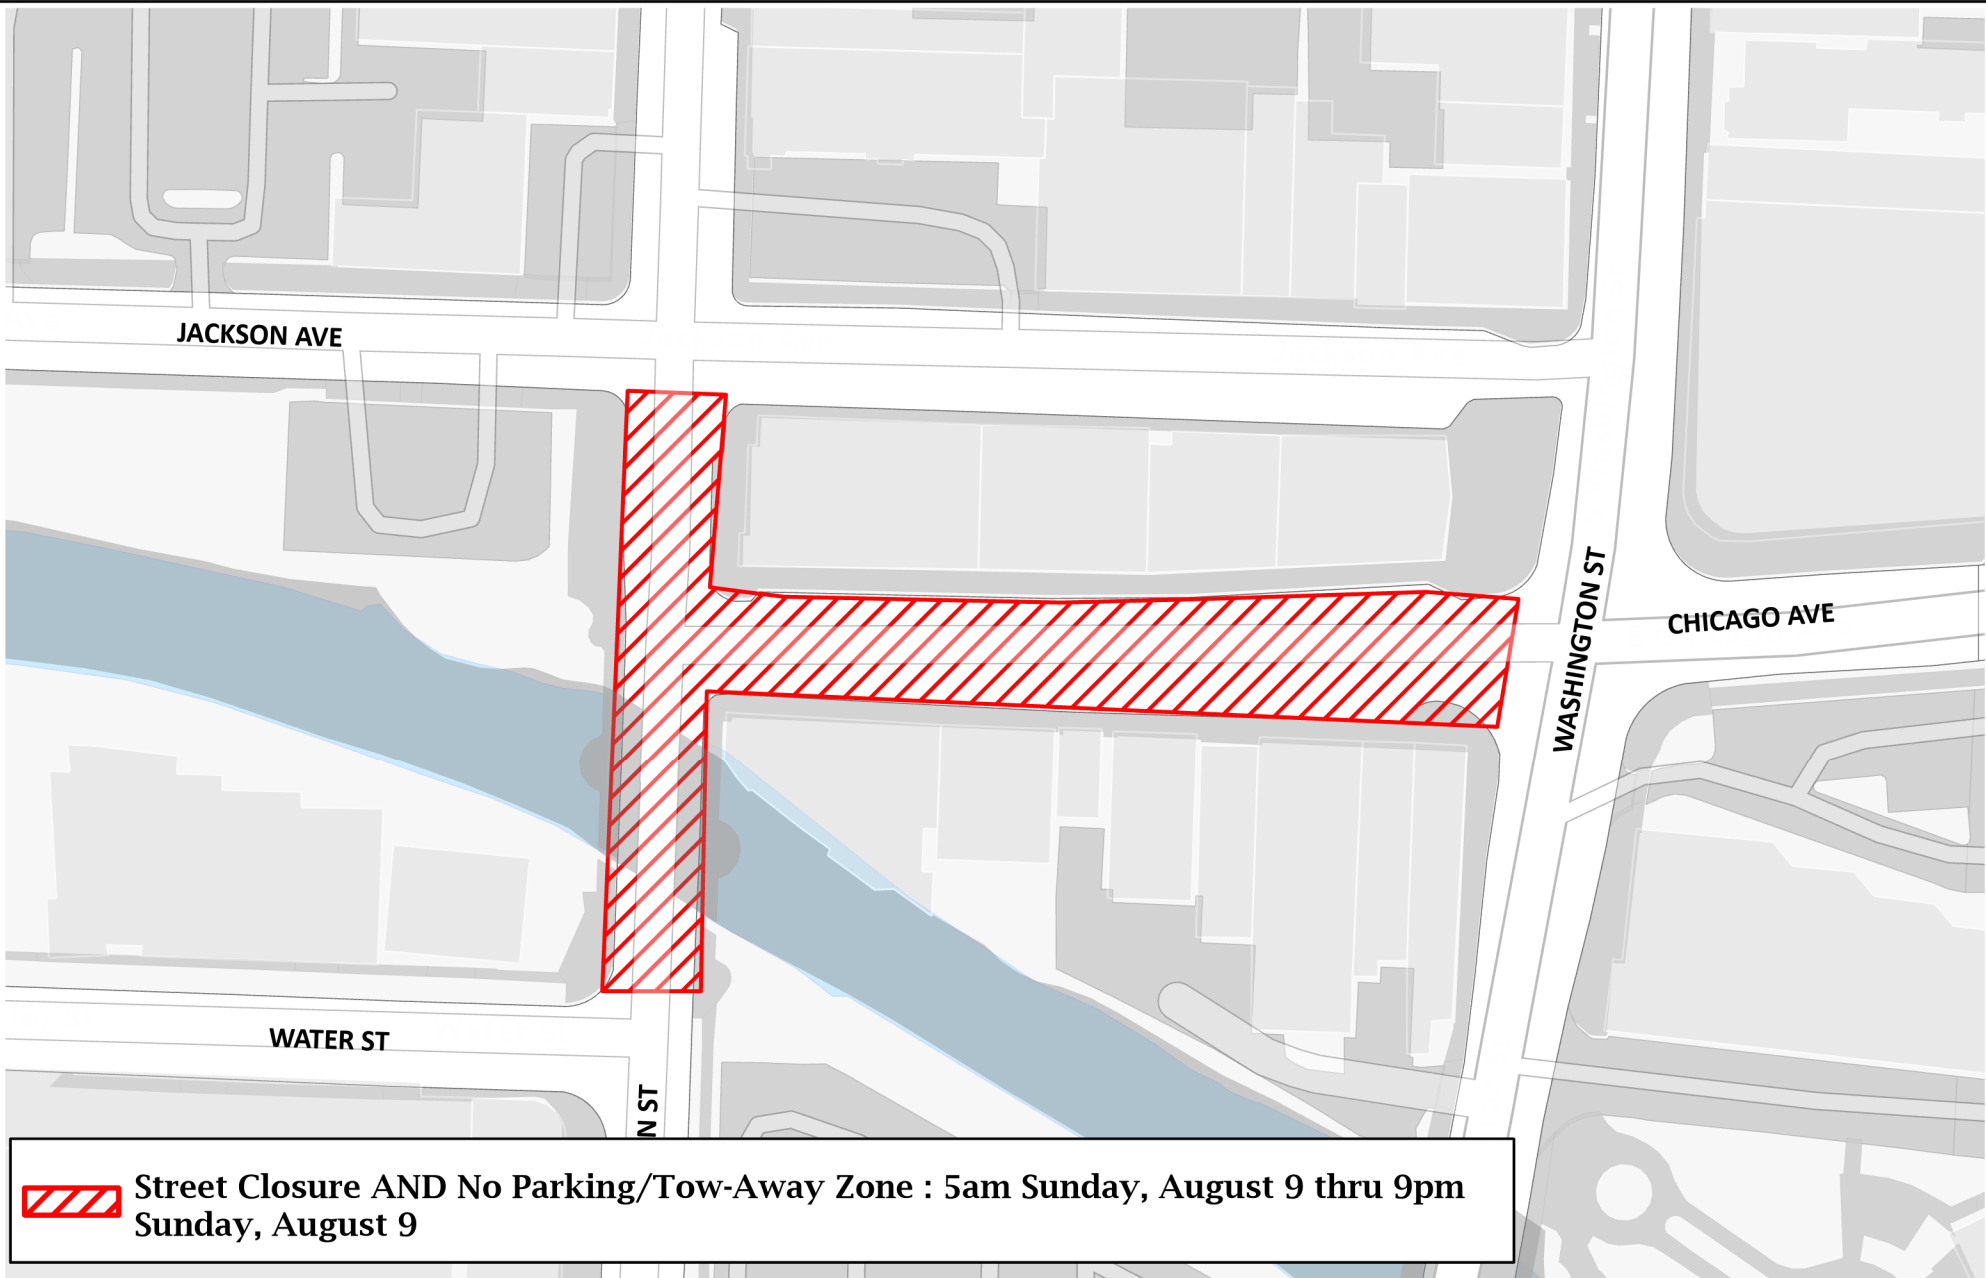

City of Naperville  
**Naperville Neighborly Days**

Special Events  
(630) 420-6045  
[www.naperville.il.us](http://www.naperville.il.us)

This map should be used for reference only. The data is subject to change without notice. The City of Naperville assumes no liability in the use or application of the data. Reproduction or redistribution is forbidden without expressed written consent from the City of Naperville.