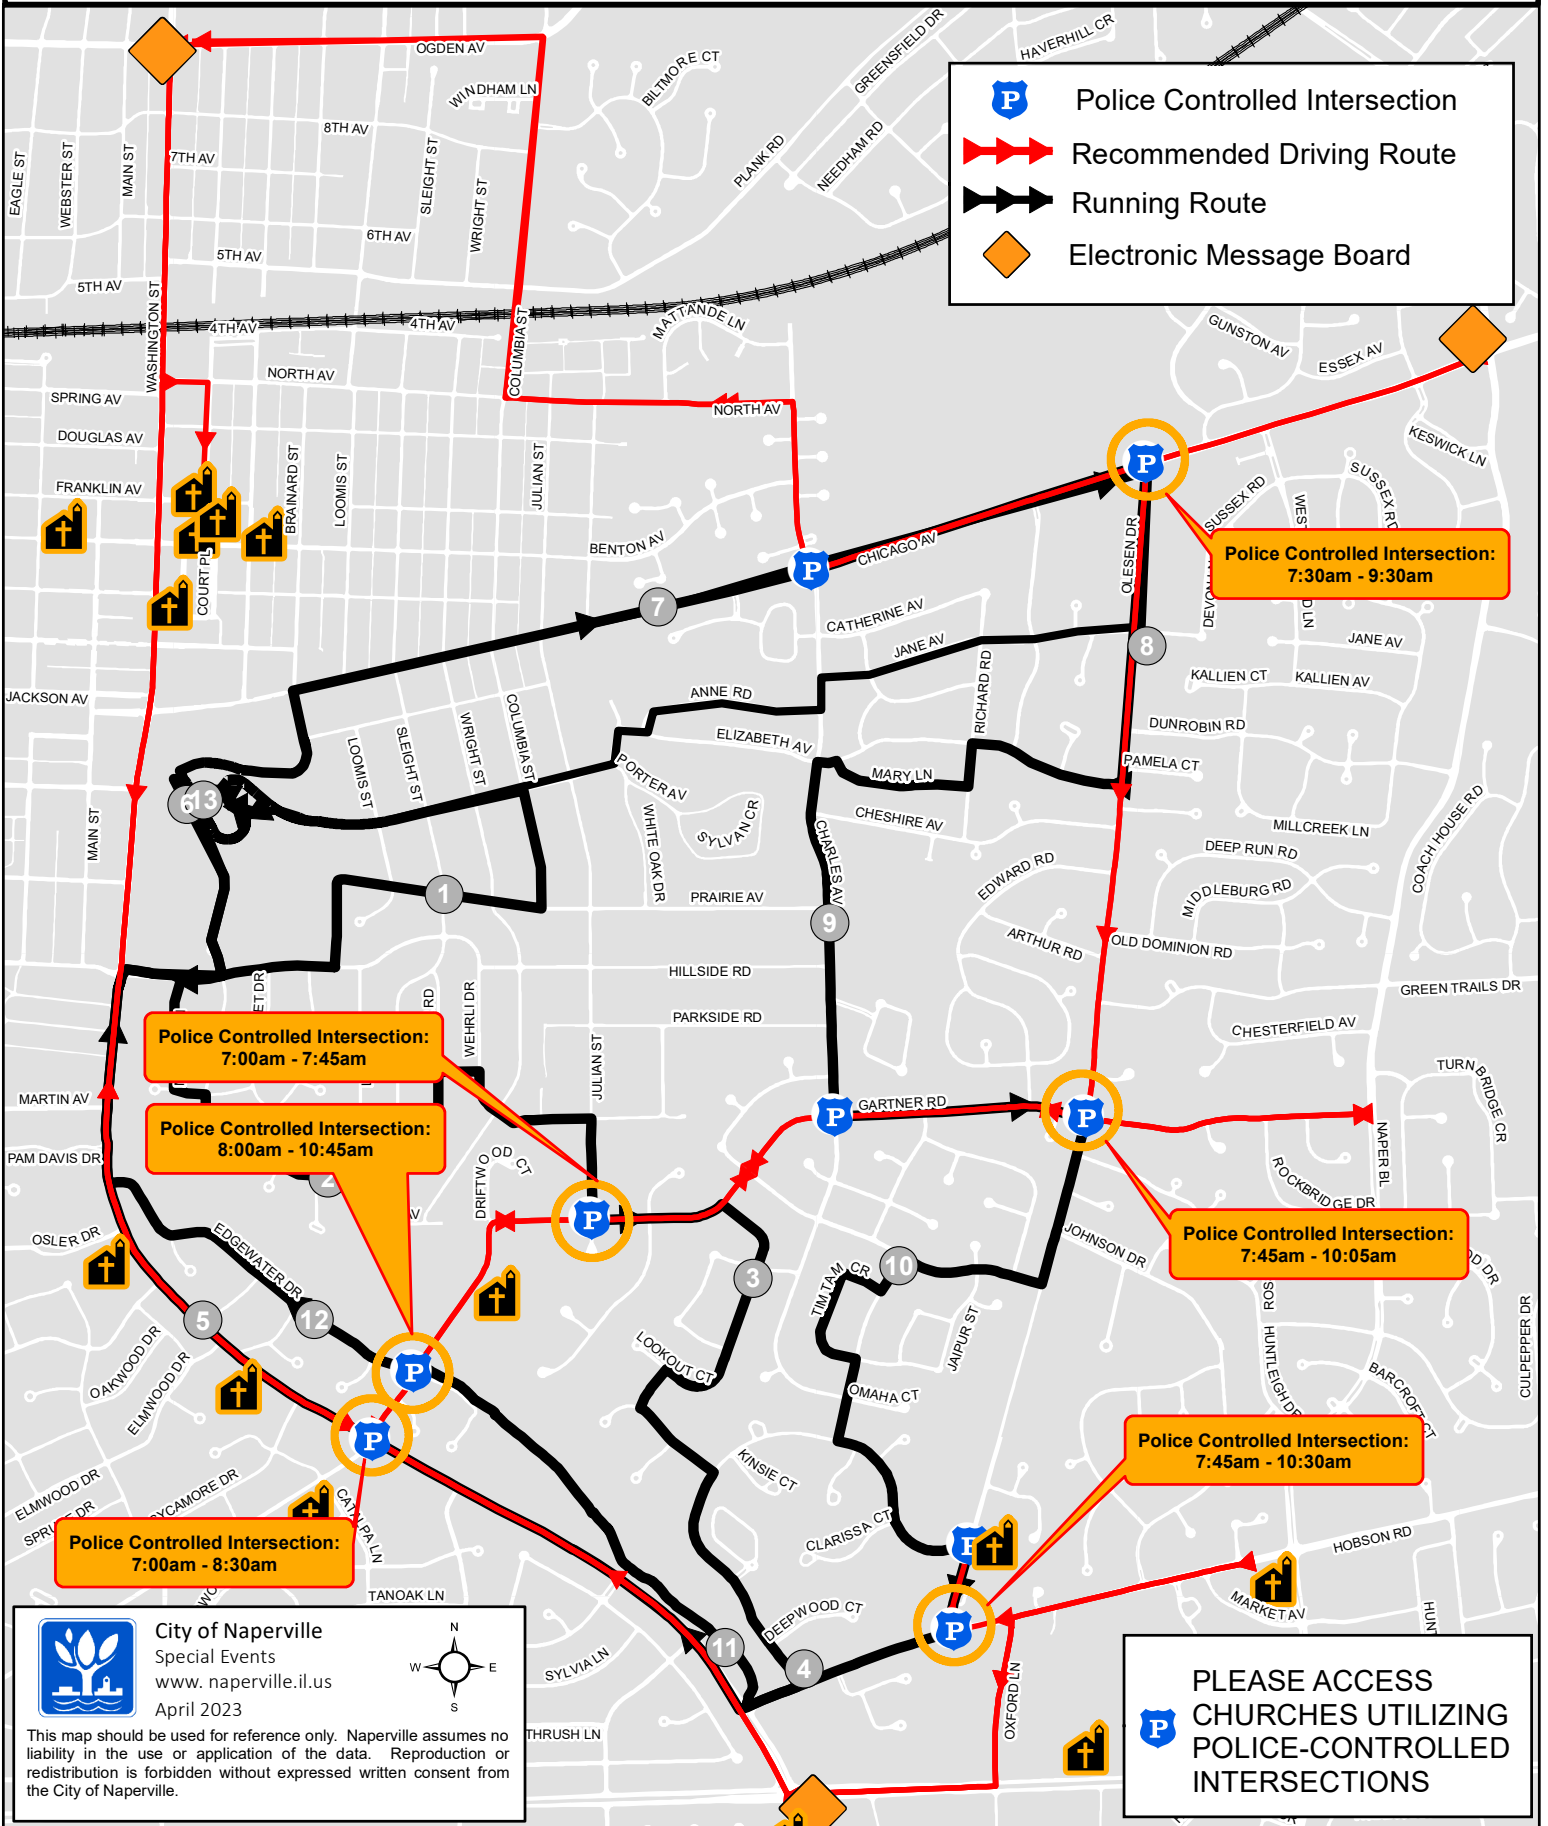

## Naperville Women's Half-Marathon and 5K - April 23, 2023 DETOUR ROUTE MAP

- Police Controlled Intersection
- Recommended Driving Route
- Running Route
- Electronic Message Board

**Police Controlled Intersection:  
7:30am - 9:30am**

**Police Controlled Intersection:  
7:00am - 7:45am**

**Police Controlled Intersection:  
8:00am - 10:45am**

**Police Controlled Intersection:  
7:45am - 10:05am**

**Police Controlled Intersection:  
7:00am - 8:30am**

**Police Controlled Intersection:  
7:45am - 10:30am**

**City of Naperville**  
Special Events  
[www.naperville.il.us](http://www.naperville.il.us)  
April 2023

This map should be used for reference only. Naperville assumes no liability in the use or application of the data. Reproduction or redistribution is forbidden without expressed written consent from the City of Naperville.

**PLEASE ACCESS  
CHURCHES UTILIZING  
POLICE-CONTROLLED  
INTERSECTIONS**