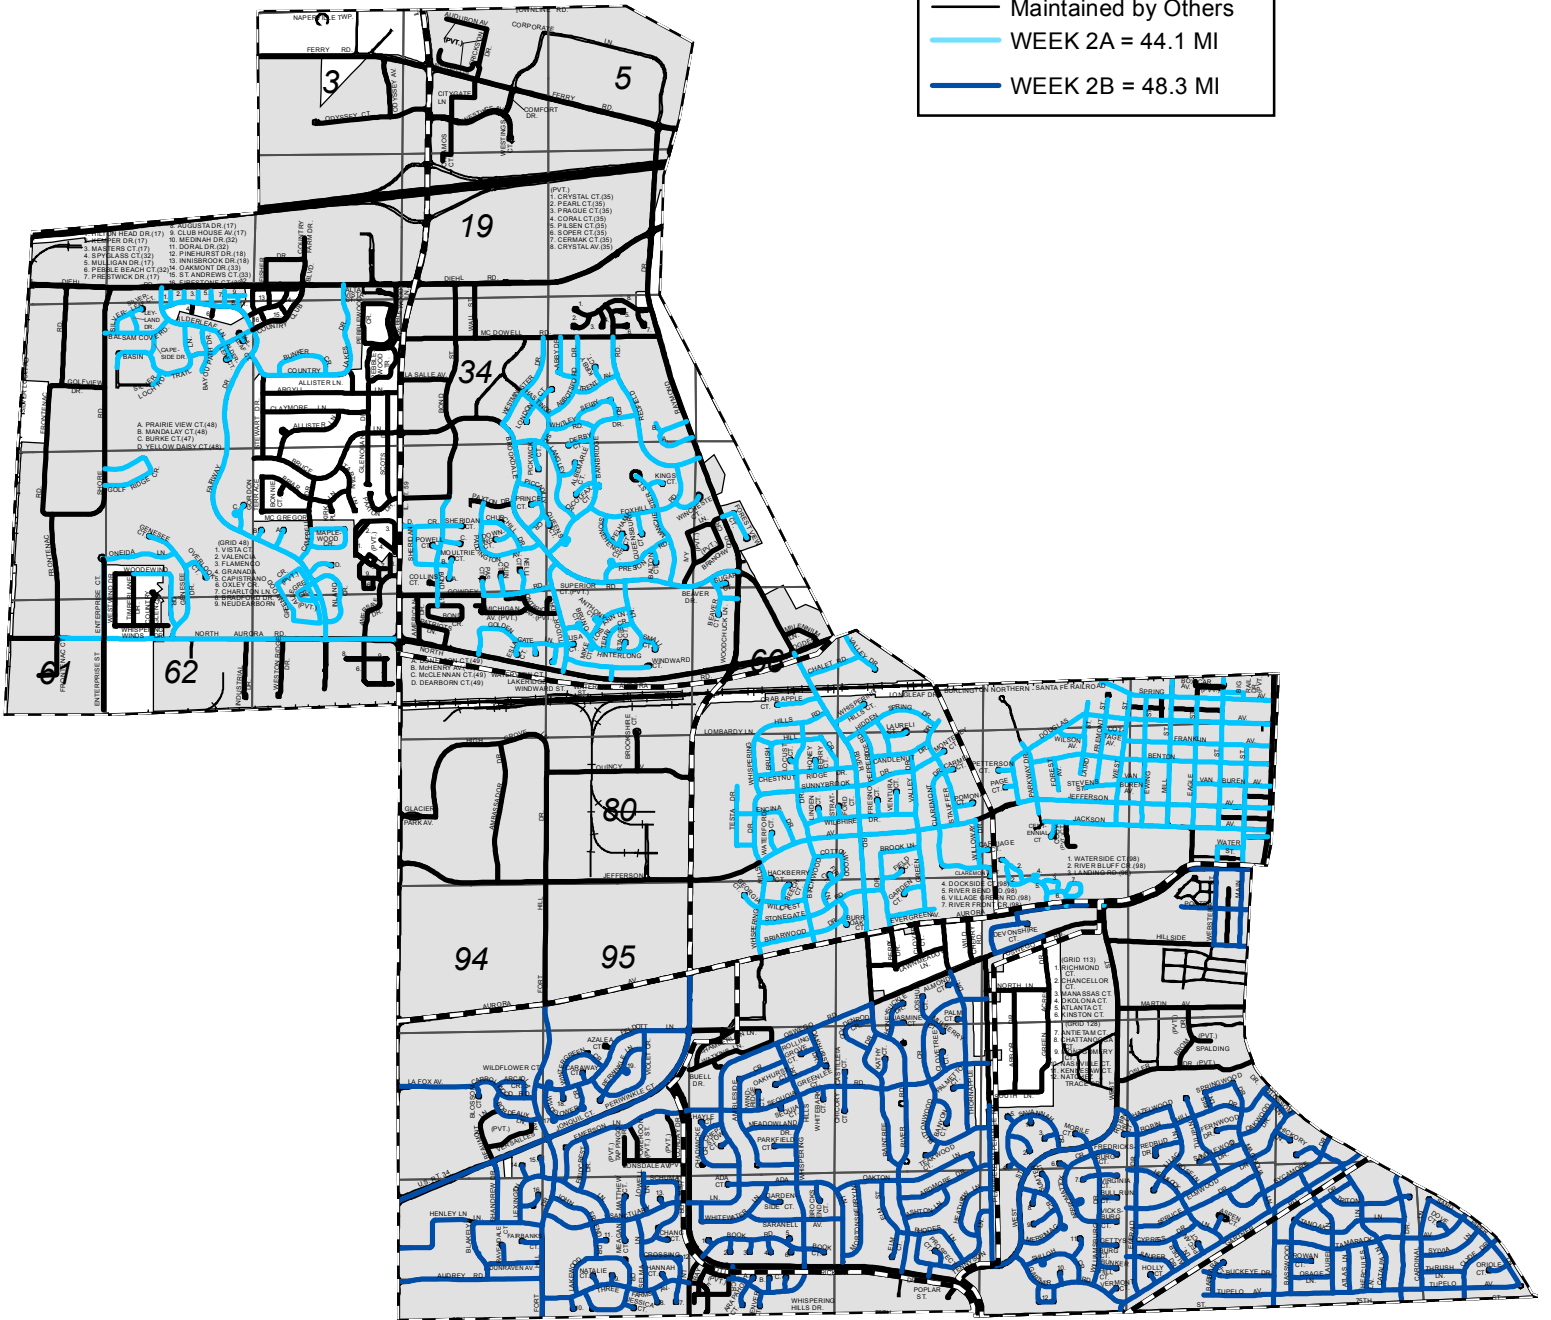

Week 1 (Monday) Brush Collection

Week 2 (Tuesday) Brush Collection

Legend

-  Districts
-  Maintained by Others
-  WEEK 2A = 44.1 MI
-  WEEK 2B = 48.3 MI

Week 3 (Wednesday) Brush Collection

Week 5 (Friday) Brush Collection

Legend

- Districts
- Maintained by Others
- WEEK 5A = 42.6 MI
- WEEK 5B = 55.3 MI