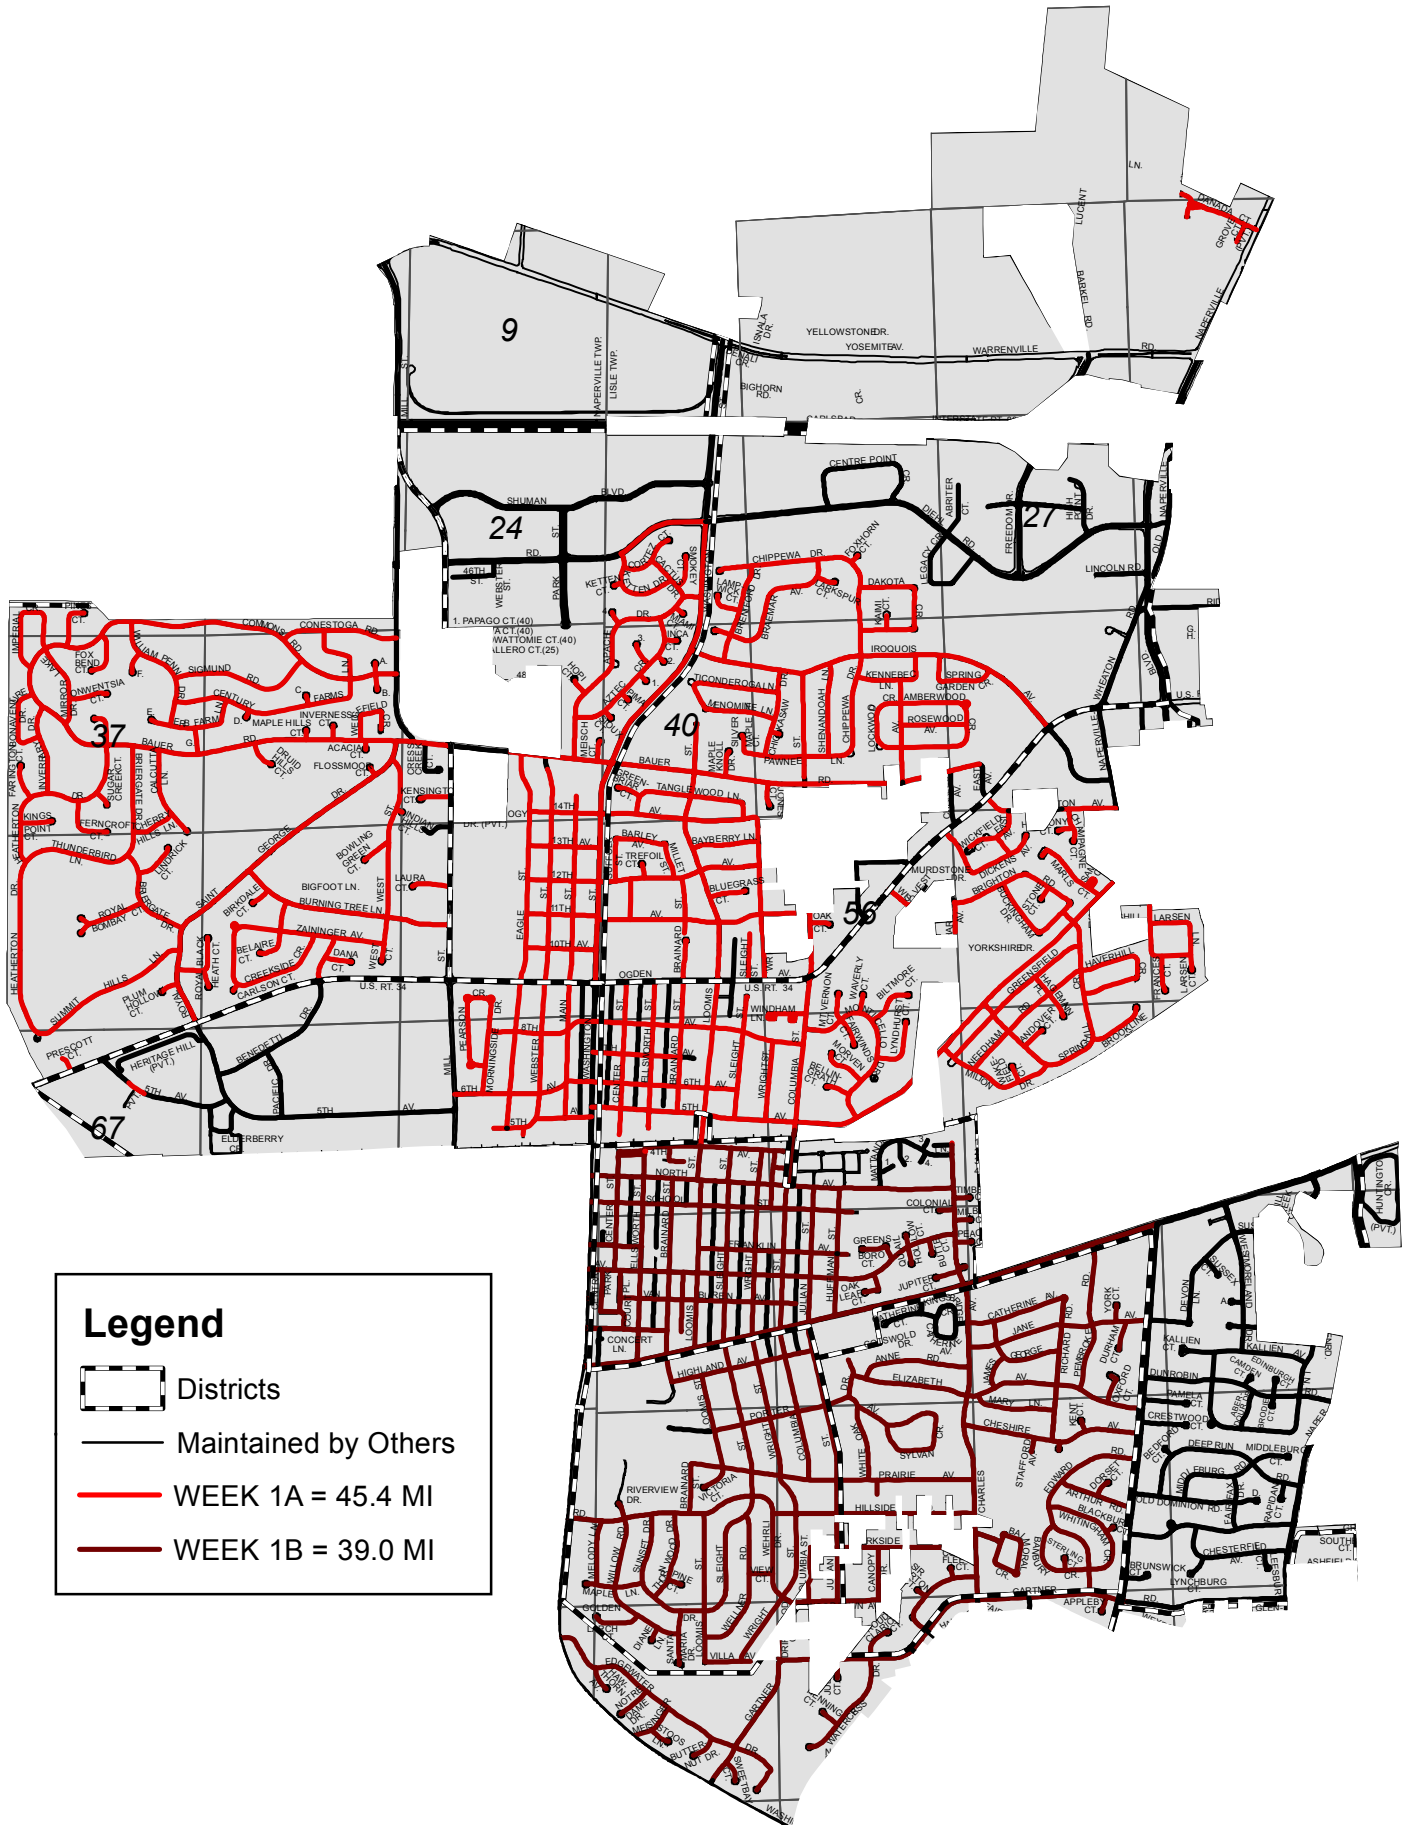

Week 1 (Monday) Brush Collection

Week 2 (Tuesday) Brush Collection

Legend

-  Districts
-  Maintained by Others
-  WEEK 2A = 44.1 MI
-  WEEK 2B = 48.3 MI

Week 3 (Wednesday) Brush Collection

Week 5 (Friday) Brush Collection

Legend

- Districts
- Maintained by Others
- WEEK 5A = 42.6 MI
- WEEK 5B = 55.3 MI