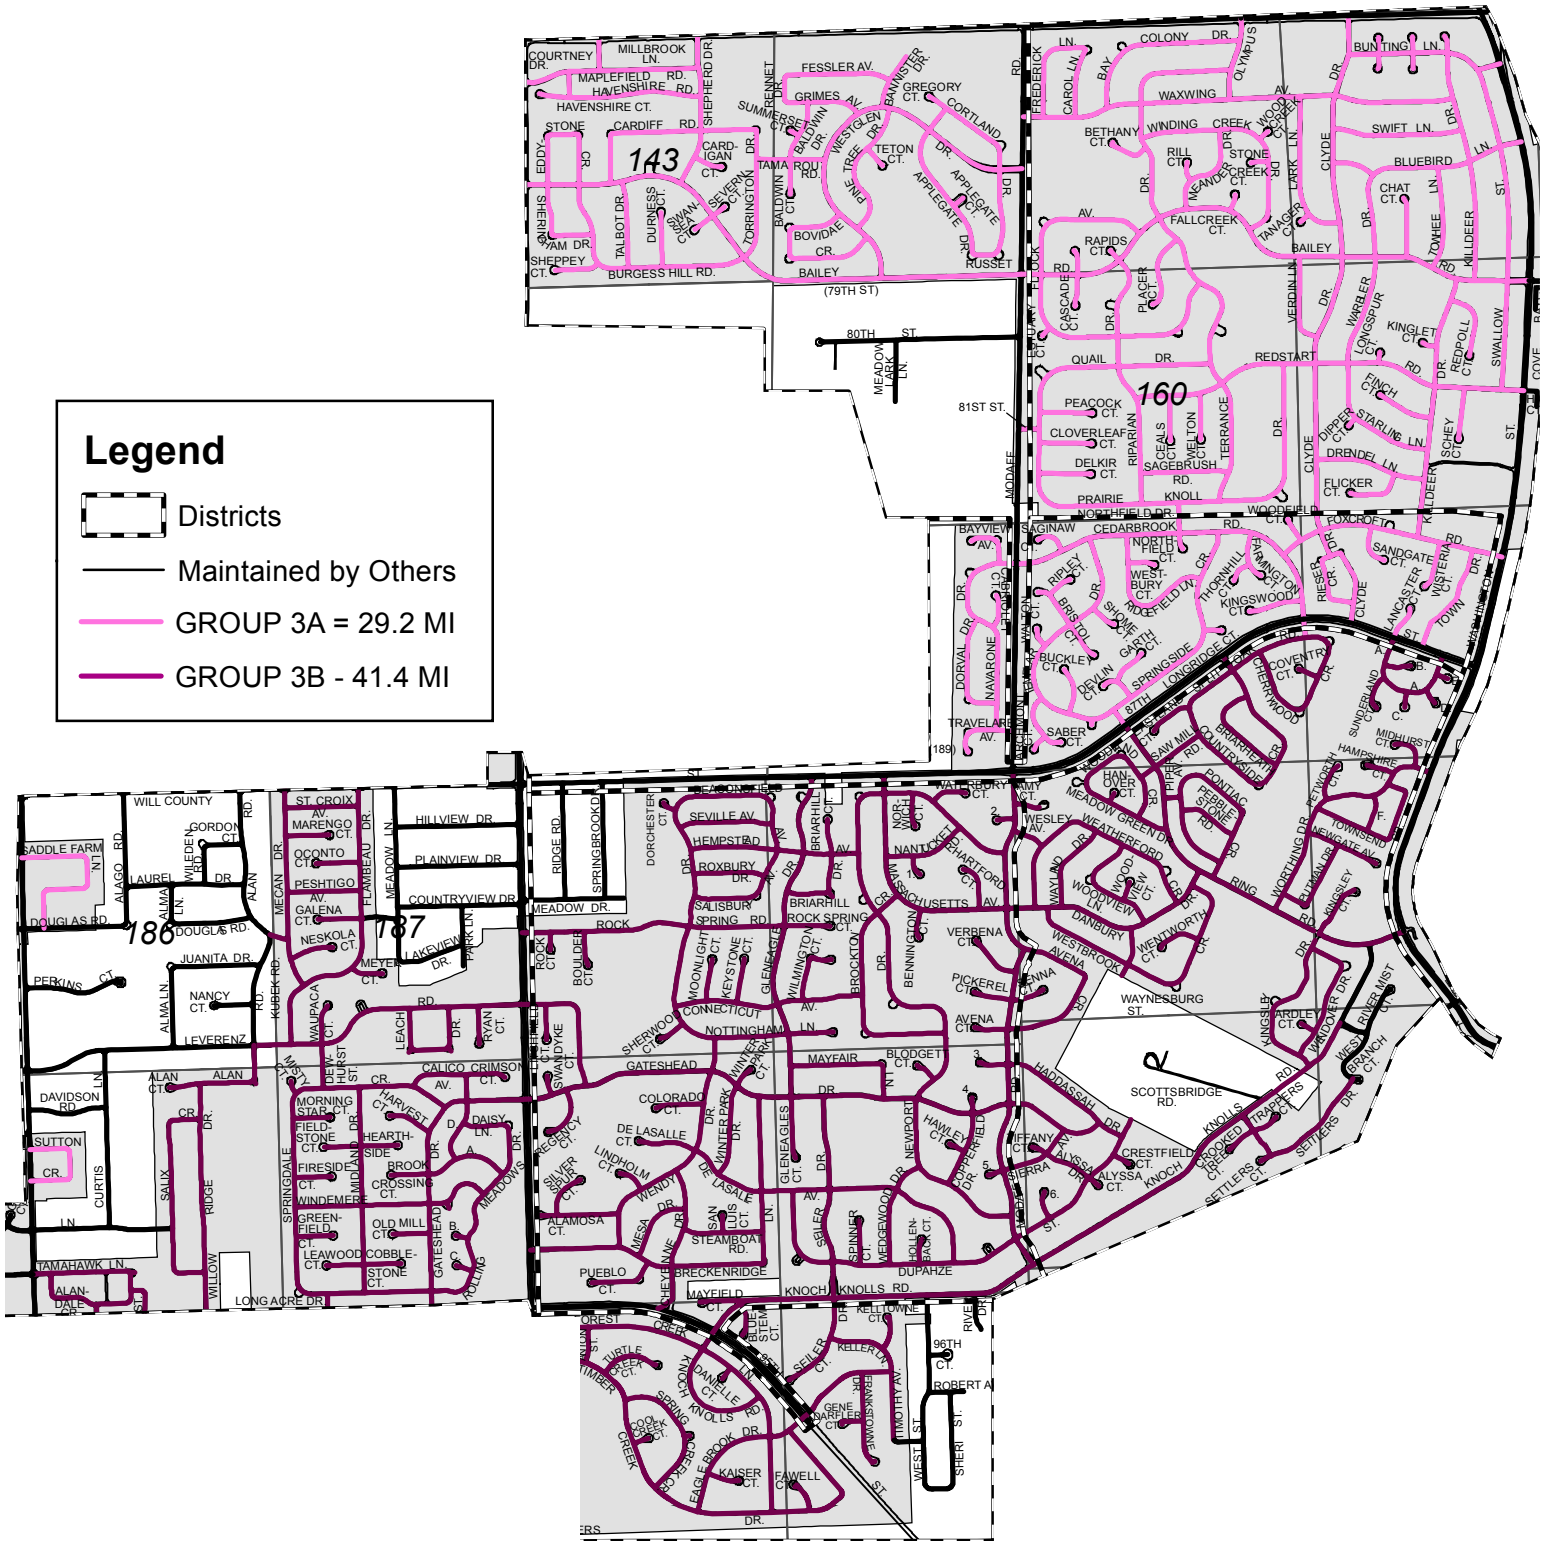

Week 1 (Monday) Brush Collection

Week 2 (Tuesday) Brush Collection

Legend

-  Districts
-  Maintained by Others
-  WEEK 2A = 44.1 MI
-  WEEK 2B = 48.3 MI

Week 3 (Wednesday) Brush Collection

Week 5 (Friday) Brush Collection

Legend

- Districts
- Maintained by Others
- WEEK 5A = 42.6 MI
- WEEK 5B = 55.3 MI