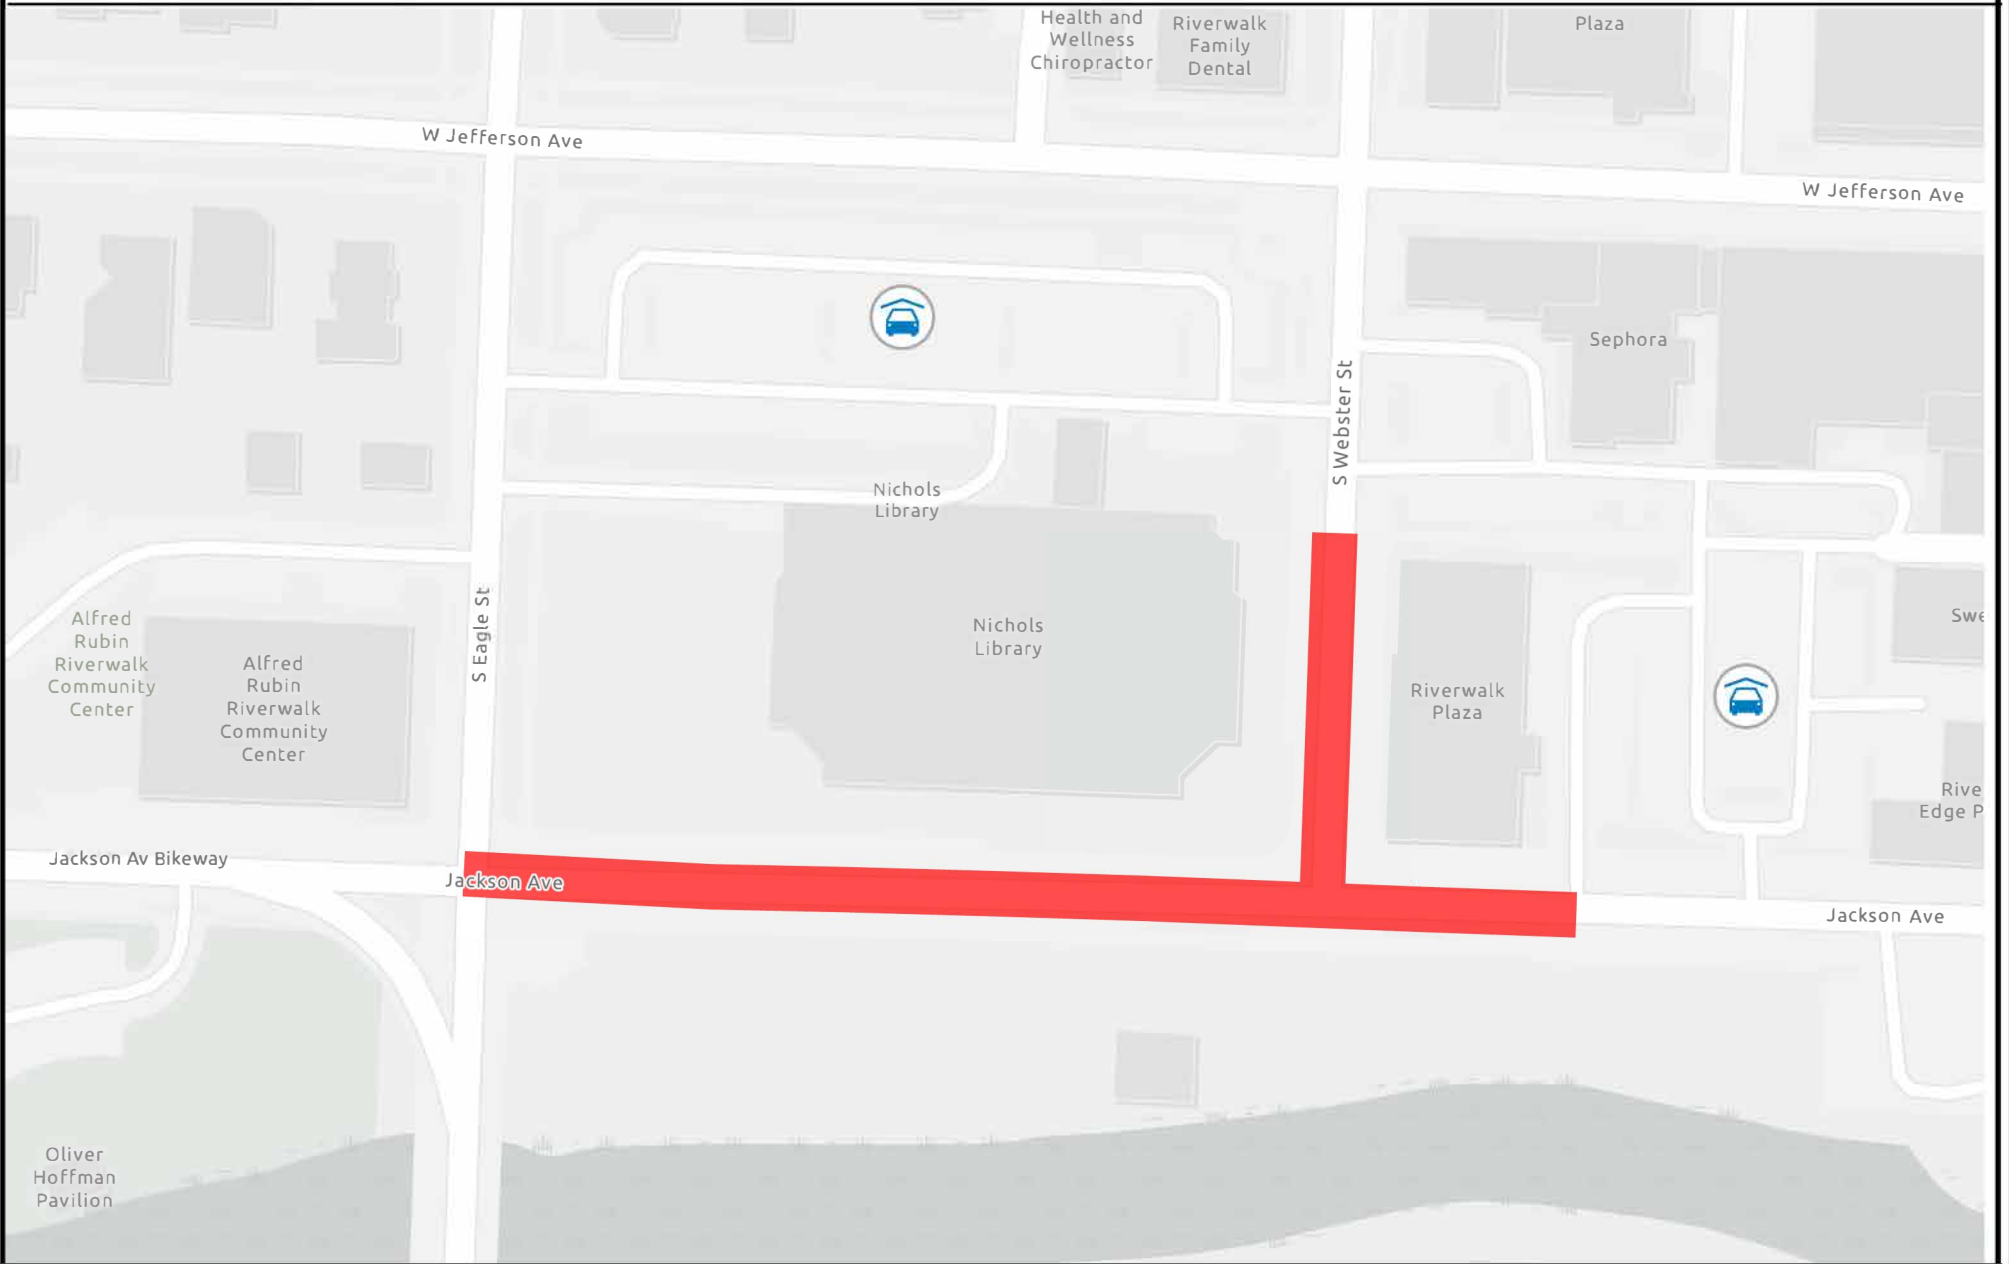

## Downtown Naperville Car Show: Saturday, June 20, 2026, 9:00am -12:00pm

**PARKING LOT CLOSURE, STREET CLOSURES & NO PARKING/TOW-AWAY ZONES**

City of Naperville  
Special Events  
[www.naperville.il.us](http://www.naperville.il.us)  
January 2026

 7:00am Sat, June 20 until 12:30pm Sat, June 20

This map should be used for reference only. The data is subject to change without notice. City of Naperville assumes no liability in the use or application of the data. Reproduction or redistribution is forbidden without expressed written consent from the City of Naperville.