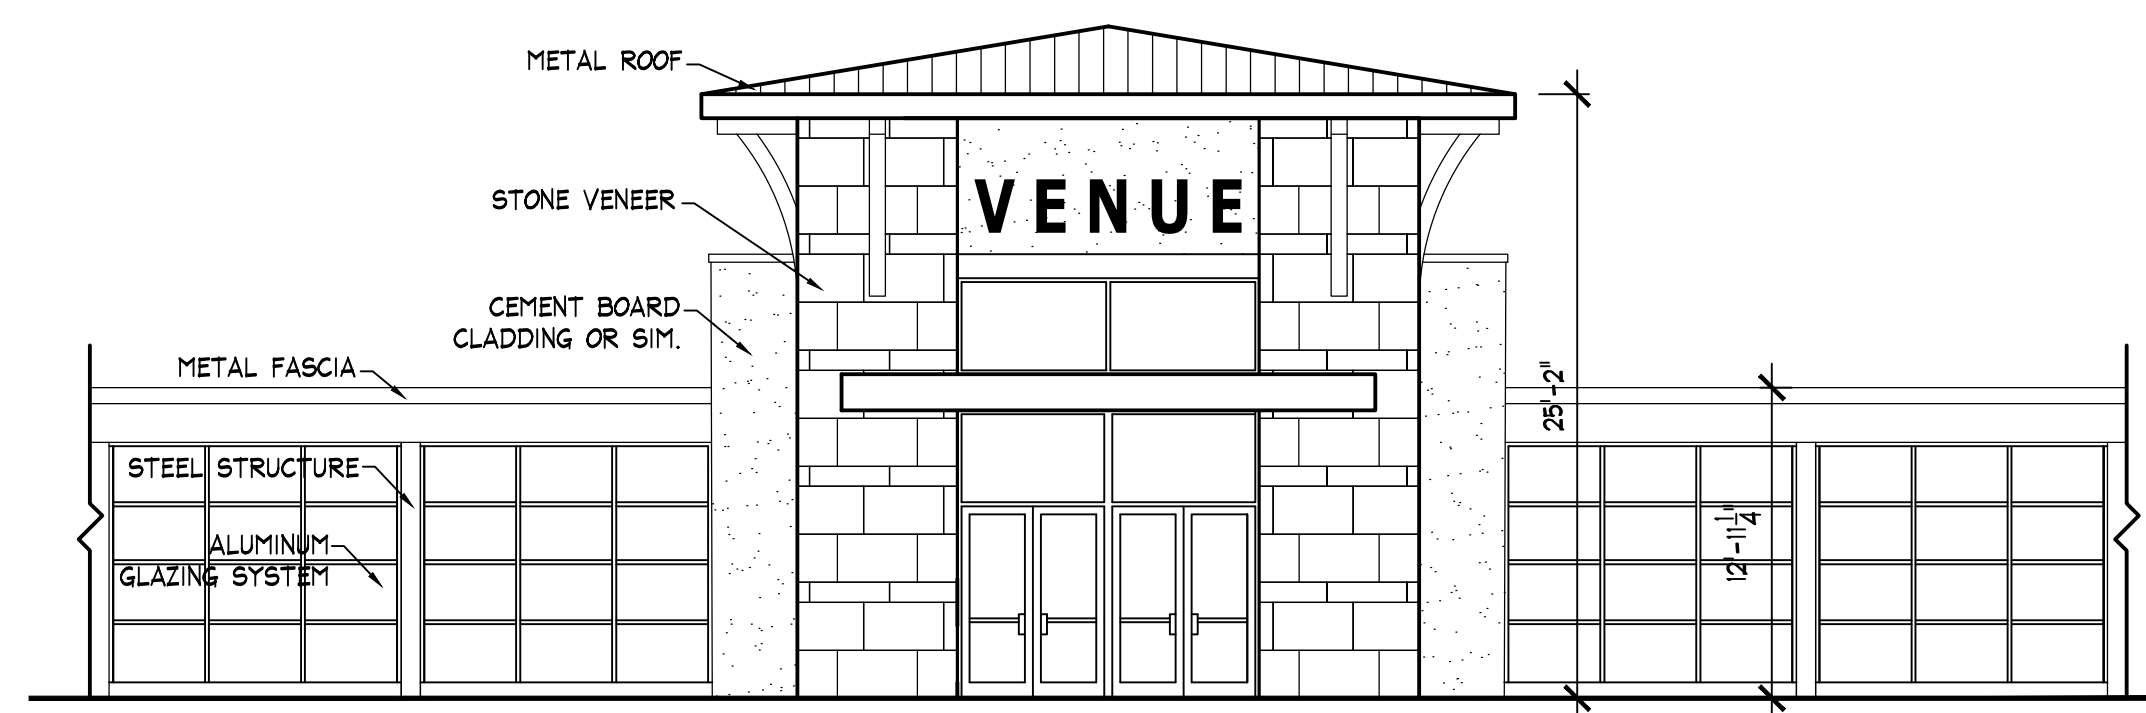

REDESIGNED 'FUN WORLD' ELEVATION
SCALE: 1/8" = 1'-0"

HOTEL / VENUE LINK - ELEVATION
SCALE: 1/8" = 1'-0"

EVENT VENUE - EAST & WEST ELEVATION
SCALE: 1/8" = 1'-0"

EVENT VENUE - NORTH ELEVATION
SCALE: 1/8" = 1'-0"

EVENT VENUE - SOUTH ELEVATION
SCALE: 1/8" = 1'-0"

REVISIONS:
NO. DATE:

CITYGATE NAPERVILLE
S.W. CORNER OF U.S. RTE. 59 & FERRY ROAD
NAPERVILLE, ILLINOIS

TECH METRA LTD
ARCHITECTURE ENGINEERING CONSTRUCTION MANAGEMENT INTERIOR DESIGN
2221 CAMDEN COURT OAK BROOK, IL 60523 (630)560-8100 FAX (630)560-8101

JOB:
DATE: 12-8-2020
SCALE: 1/8" = 1'-0"
SHEET: