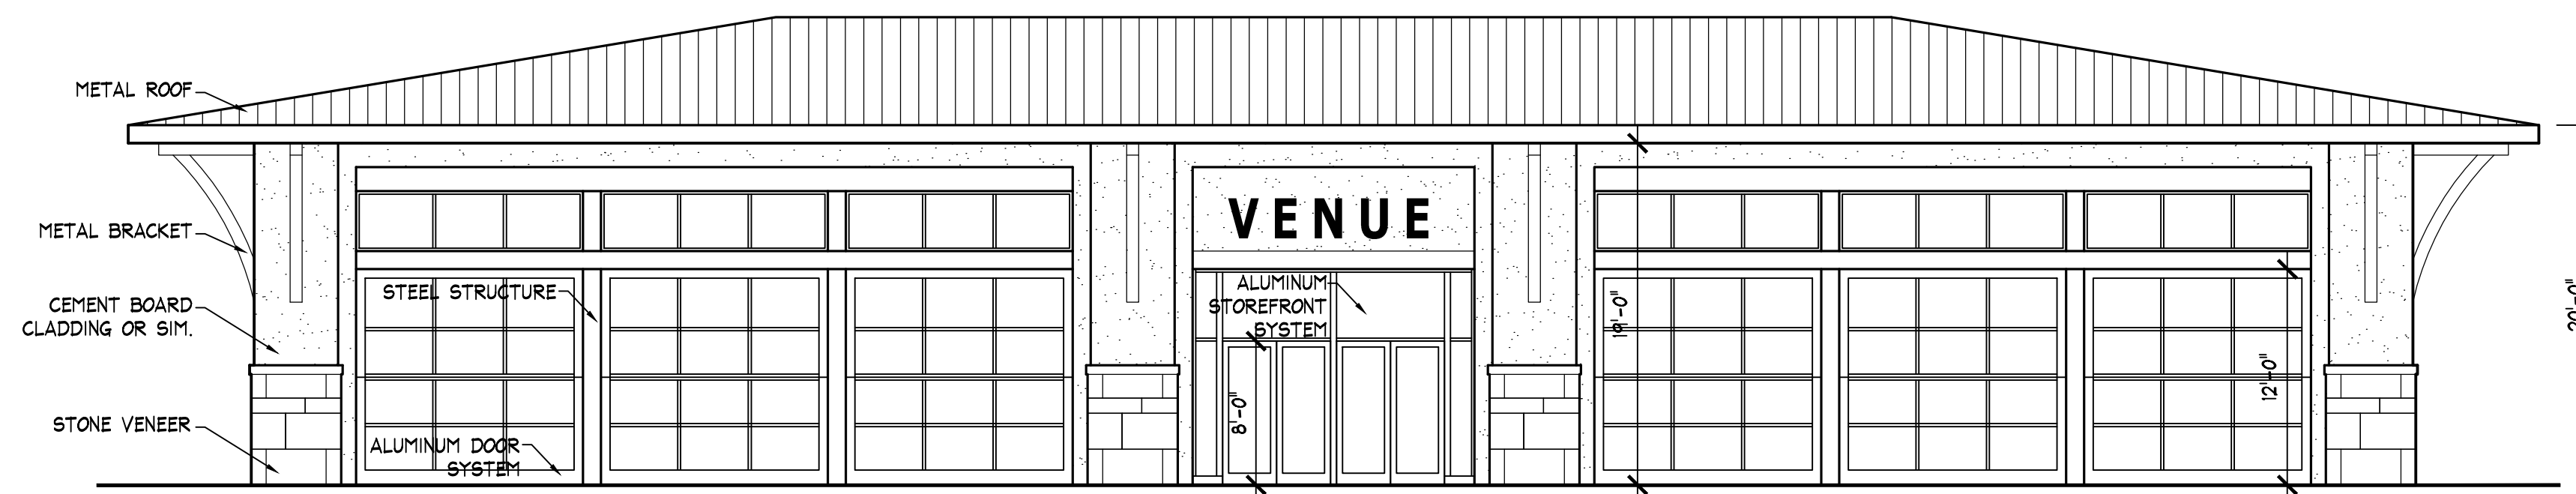

REDESIGNED 'FUN WORLD' ELEVATION
SCALE: 1/8" = 1'-0"

HOTEL / VENUE LINK - ELEVATION
SCALE: 1/8" = 1'-0"

EVENT VENUE - EAST & WEST ELEVATION
SCALE: 1/8" = 1'-0"

EVENT VENUE - NORTH ELEVATION
SCALE: 1/8" = 1'-0"

EVENT VENUE - SOUTH ELEVATION
SCALE: 1/8" = 1'-0"

REVISIONS:
NO. DATE:

CITYGATE NAPERVILLE
S.W. CORNER OF U.S. RTE. 59 & FERRY ROAD
NAPERVILLE, ILLINOIS

TECH METRA LTD
ARCHITECTURE ENGINEERING CONSTRUCTION MANAGEMENT INTERIOR DESIGN
2221 CAMDEN COURT OAK BROOK, IL 60523 (630)560-8100 FAX (630)560-8101

JOB:
DATE: 12-8-2020
SCALE: 1/8" = 1'-0"
SHEET: