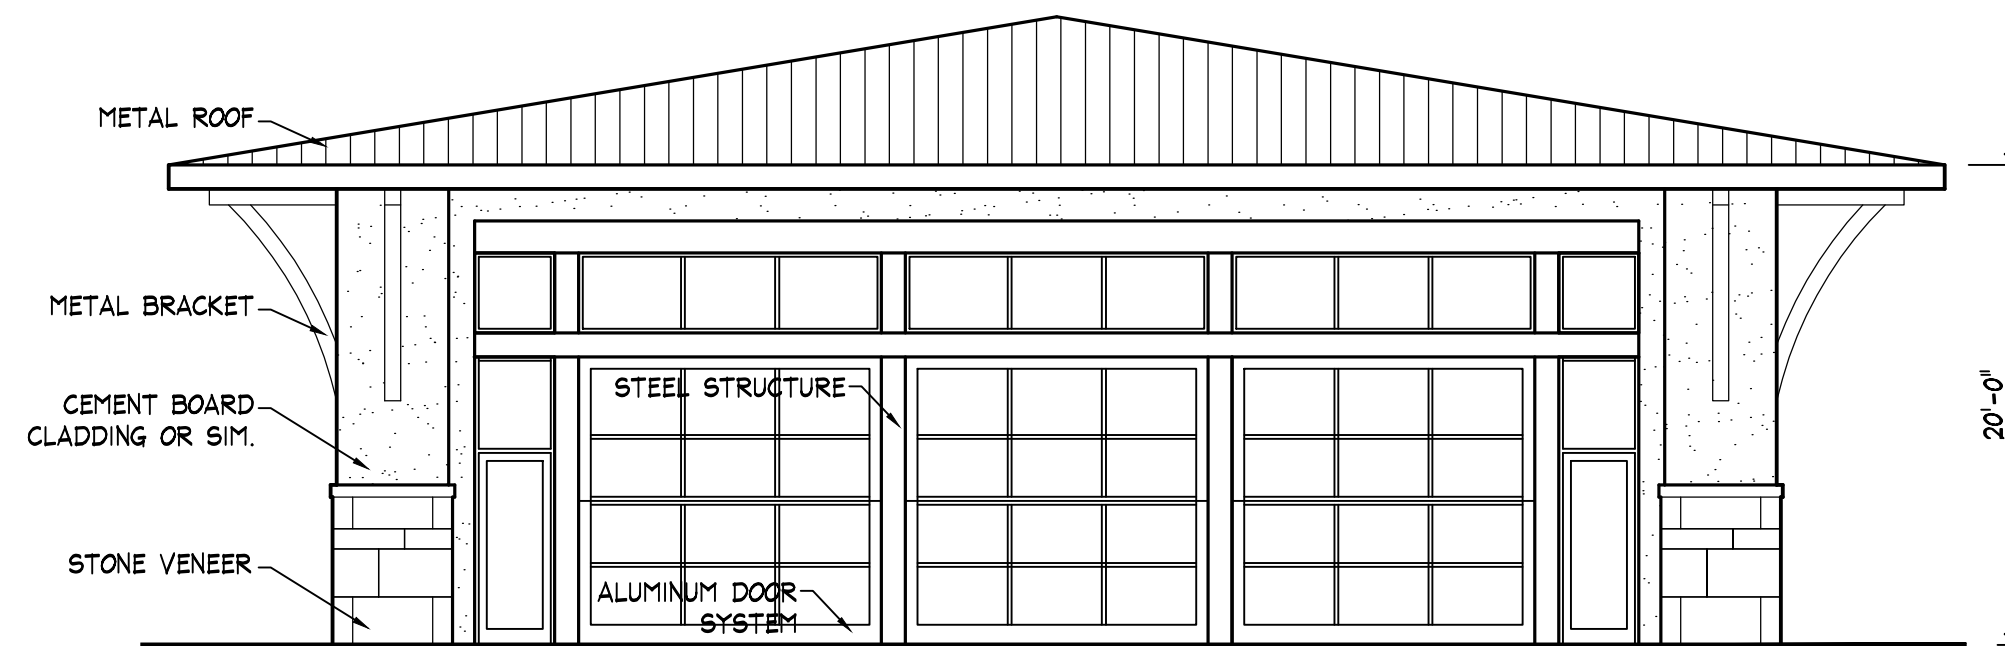

REDESIGNED 'FUN WORLD' ELEVATION
SCALE: 1/8" = 1'-0"

HOTEL / VENUE LINK - ELEVATION
SCALE: 1/8" = 1'-0"

EVENT VENUE - EAST & WEST ELEVATION
SCALE: 1/8" = 1'-0"

EVENT VENUE - NORTH ELEVATION
SCALE: 1/8" = 1'-0"

EVENT VENUE - SOUTH ELEVATION
SCALE: 1/8" = 1'-0"

REVISIONS:
NO. DATE:

CITYGATE NAPERVILLE
S.W. CORNER OF U.S. RTE. 59 & FERRY ROAD
NAPERVILLE, ILLINOIS

TECH METRA LTD
ARCHITECTURE ENGINEERING CONSTRUCTION MANAGEMENT INTERIOR DESIGN
2221 CAMDEN COURT OAK BROOK, IL 60523 (630)560-8100 FAX (630)560-8101

JOB:
DATE: 12-8-2020
SCALE: 1/8" = 1'-0"
SHEET: