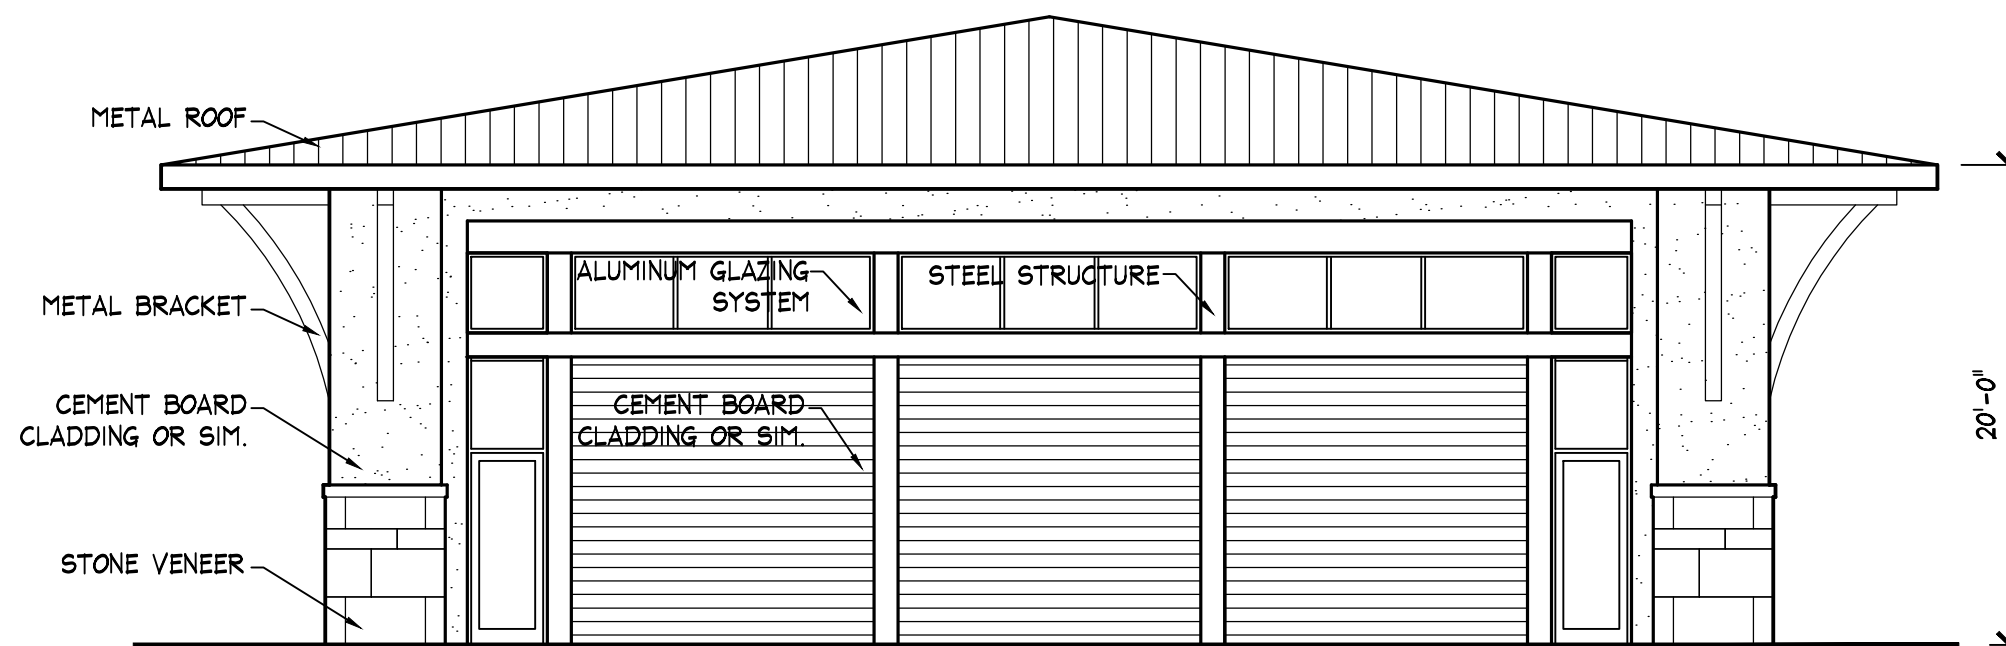

REDESIGNED 'FUN WORLD' ELEVATION
SCALE: 1/8" = 1'-0"

HOTEL / VENUE LINK - ELEVATION
SCALE: 1/8" = 1'-0"

EVENT VENUE - EAST & WEST ELEVATION
SCALE: 1/8" = 1'-0"

EVENT VENUE - NORTH ELEVATION
SCALE: 1/8" = 1'-0"

EVENT VENUE - SOUTH ELEVATION
SCALE: 1/8" = 1'-0"

REVISIONS:
NO. DATE:

CITYGATE NAPERVILLE
S.W. CORNER OF U.S. RTE. 59 & FERRY ROAD
NAPERVILLE, ILLINOIS

TECH METRA LTD
ARCHITECTURE ENGINEERING CONSTRUCTION MANAGEMENT INTERIOR DESIGN
2221 CAMDEN COURT OAK BROOK, IL 60523 (630)560-8100 FAX (630)560-8101

JOB:
DATE: 12-8-2020
SCALE: 1/8" = 1'-0"
SHEET: