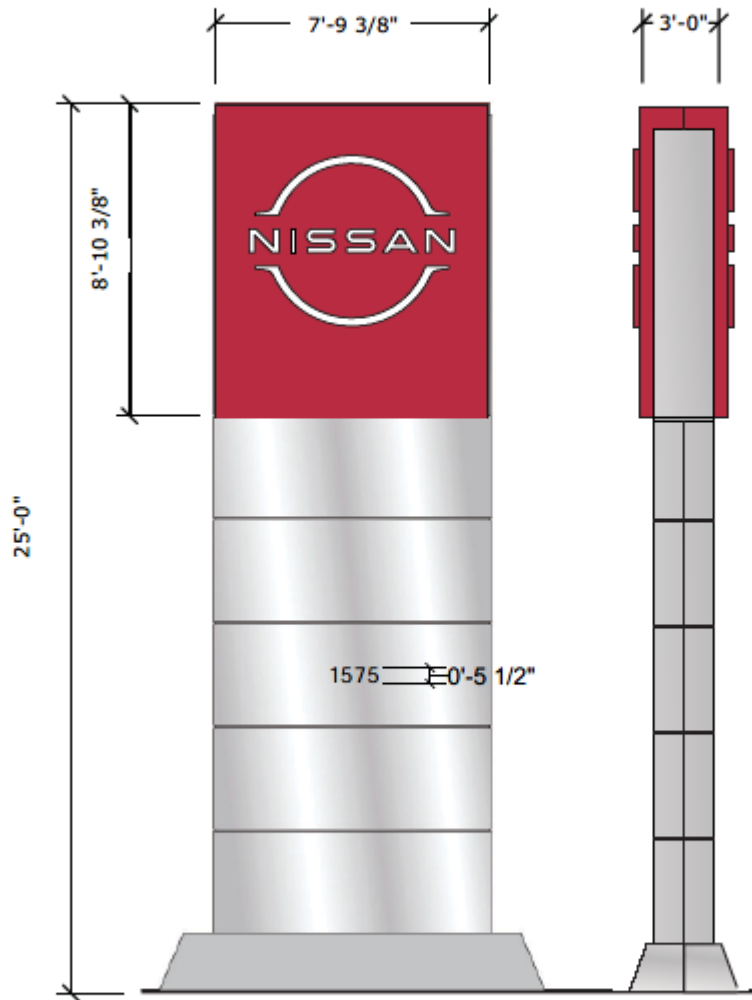

SIGN PLANS AND ELEVATION FOR NEW PYLON SIGN

**NISSAN NORTH AMERICA
Dealer Presentation Package**

2. SCHEDULE OF SIGNS

A	P69 Retro	Main Brand Pylon
	68.98 sf	Total of 1
	New	***Reusing existing pylon's foundation for installation***

Exhibit C