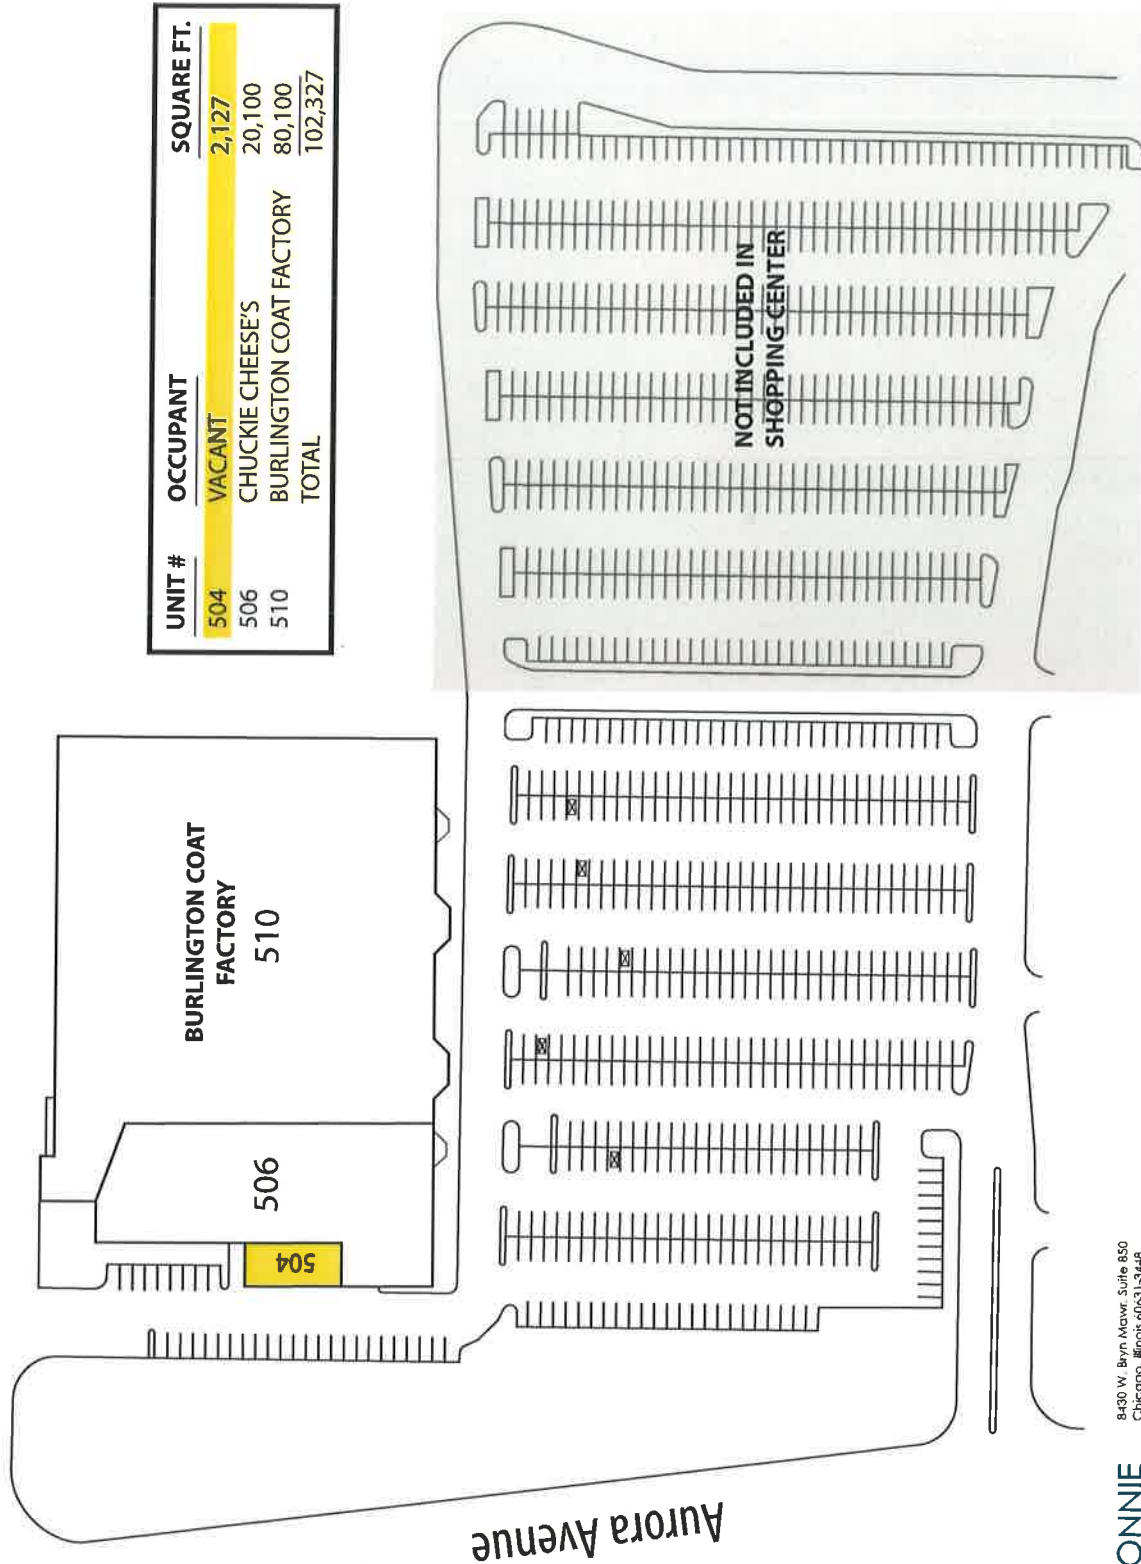

# NAPER-NORTH AT NAPERWEST Naperville, IL

UNIT #	OCCUPANT	SQUARE FT.
504	VACANT	2,127
506	CHUCKIE CHEESE'S	20,100
510	BURLINGTON COAT FACTORY	80,100
	TOTAL	102,327

8430 W. Bryn Mawr, Suite 650  
Chicago, Illinois 60631-3448  
Phone: 708.651.0808  
Fax: 708.651.0809  
bonniegmt.com