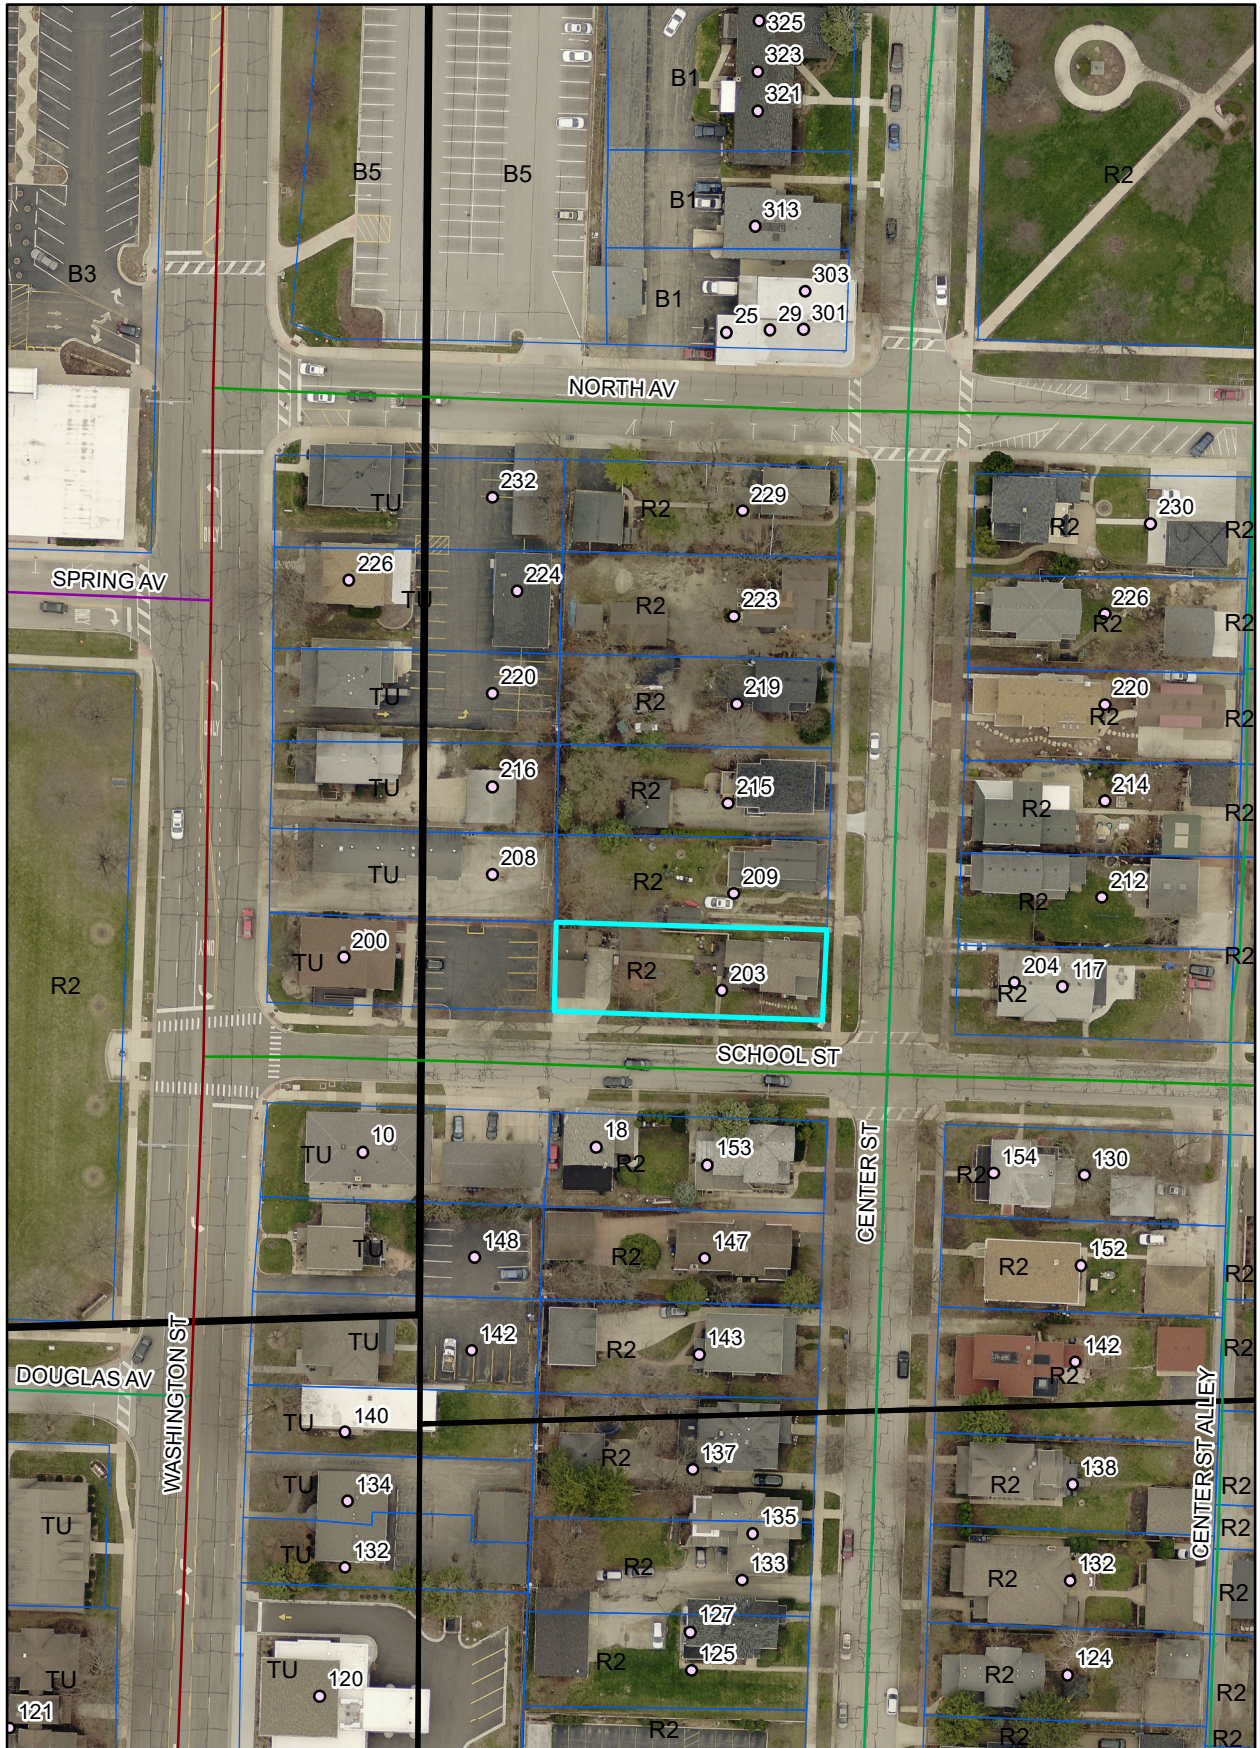

Location Map of 203 Center Street

0 0.0125 0.025 0.05 Miles

N