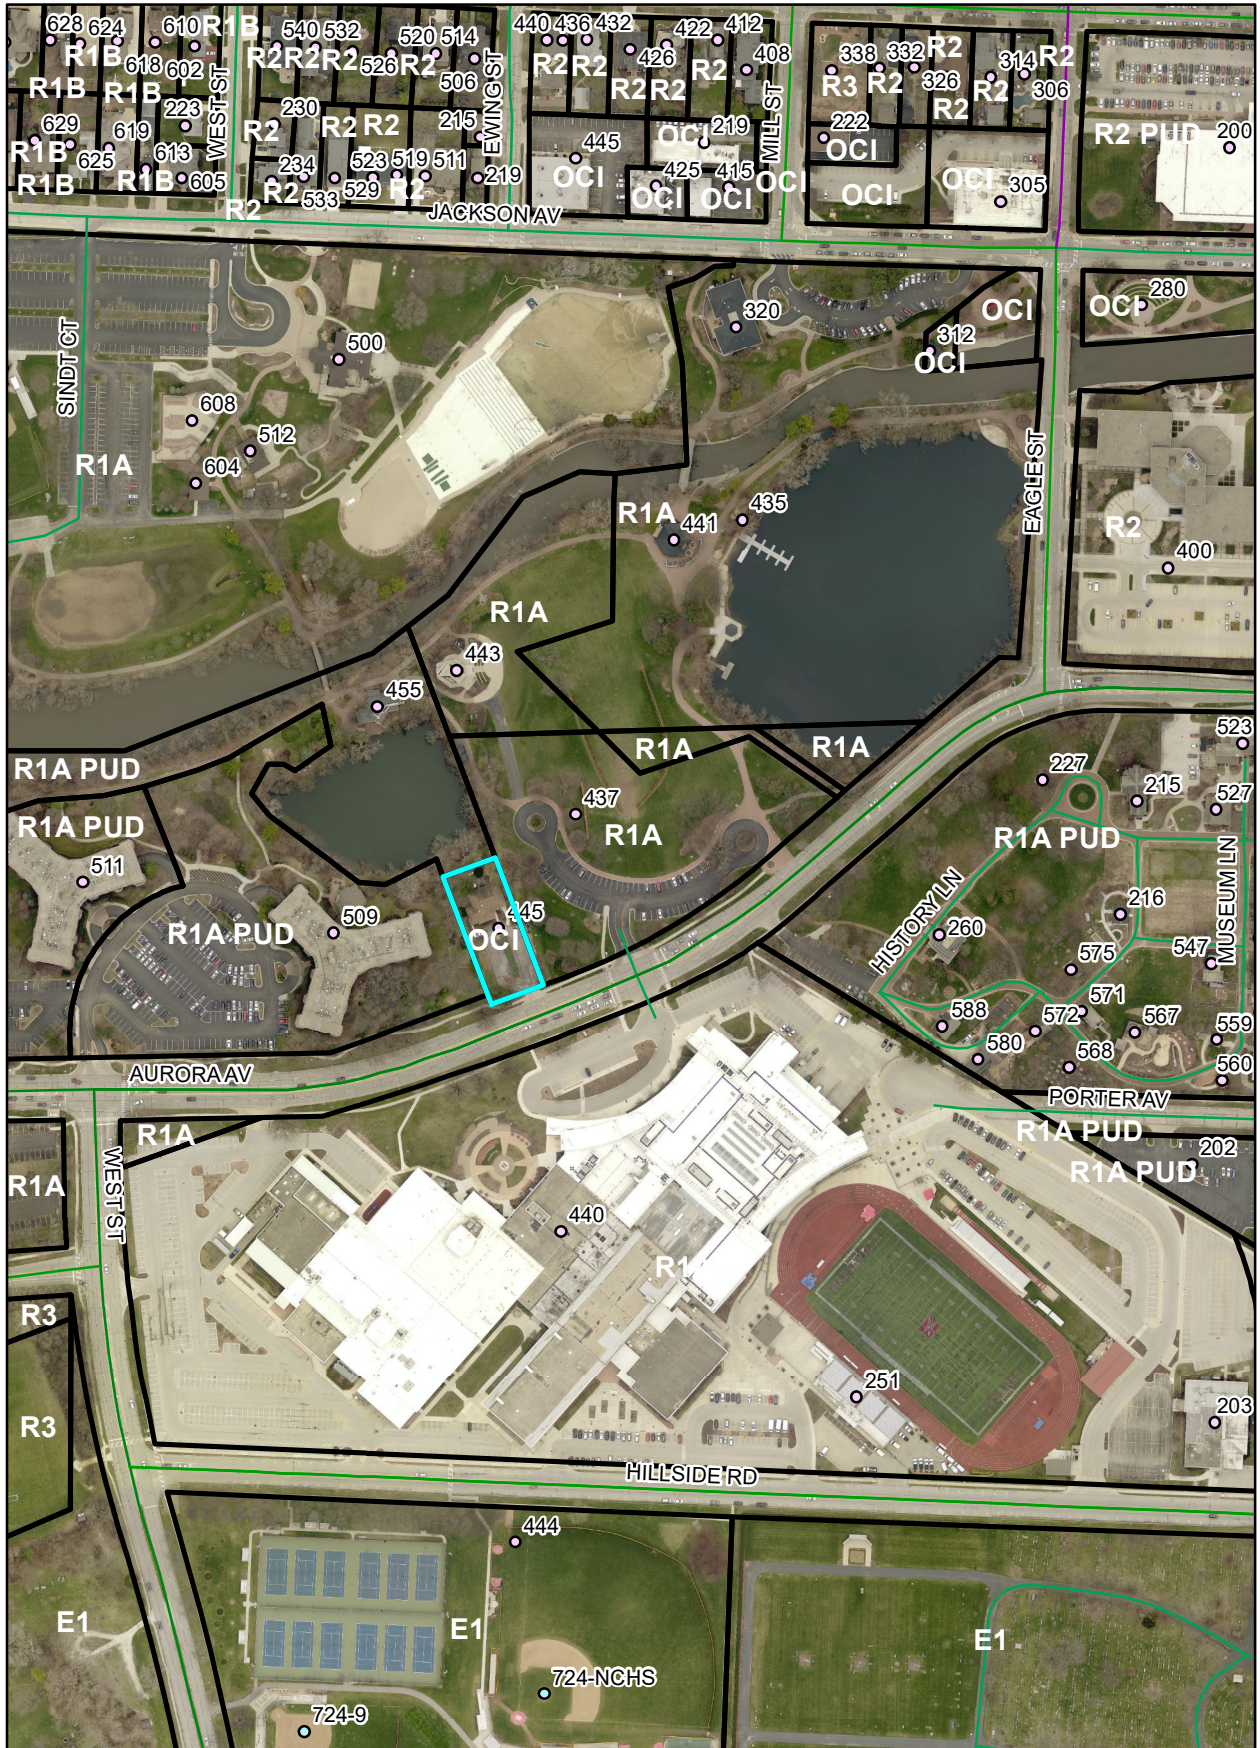

Location Map of 445 Aurora Avenue

0 0.0375 0.075 0.15 Miles

N