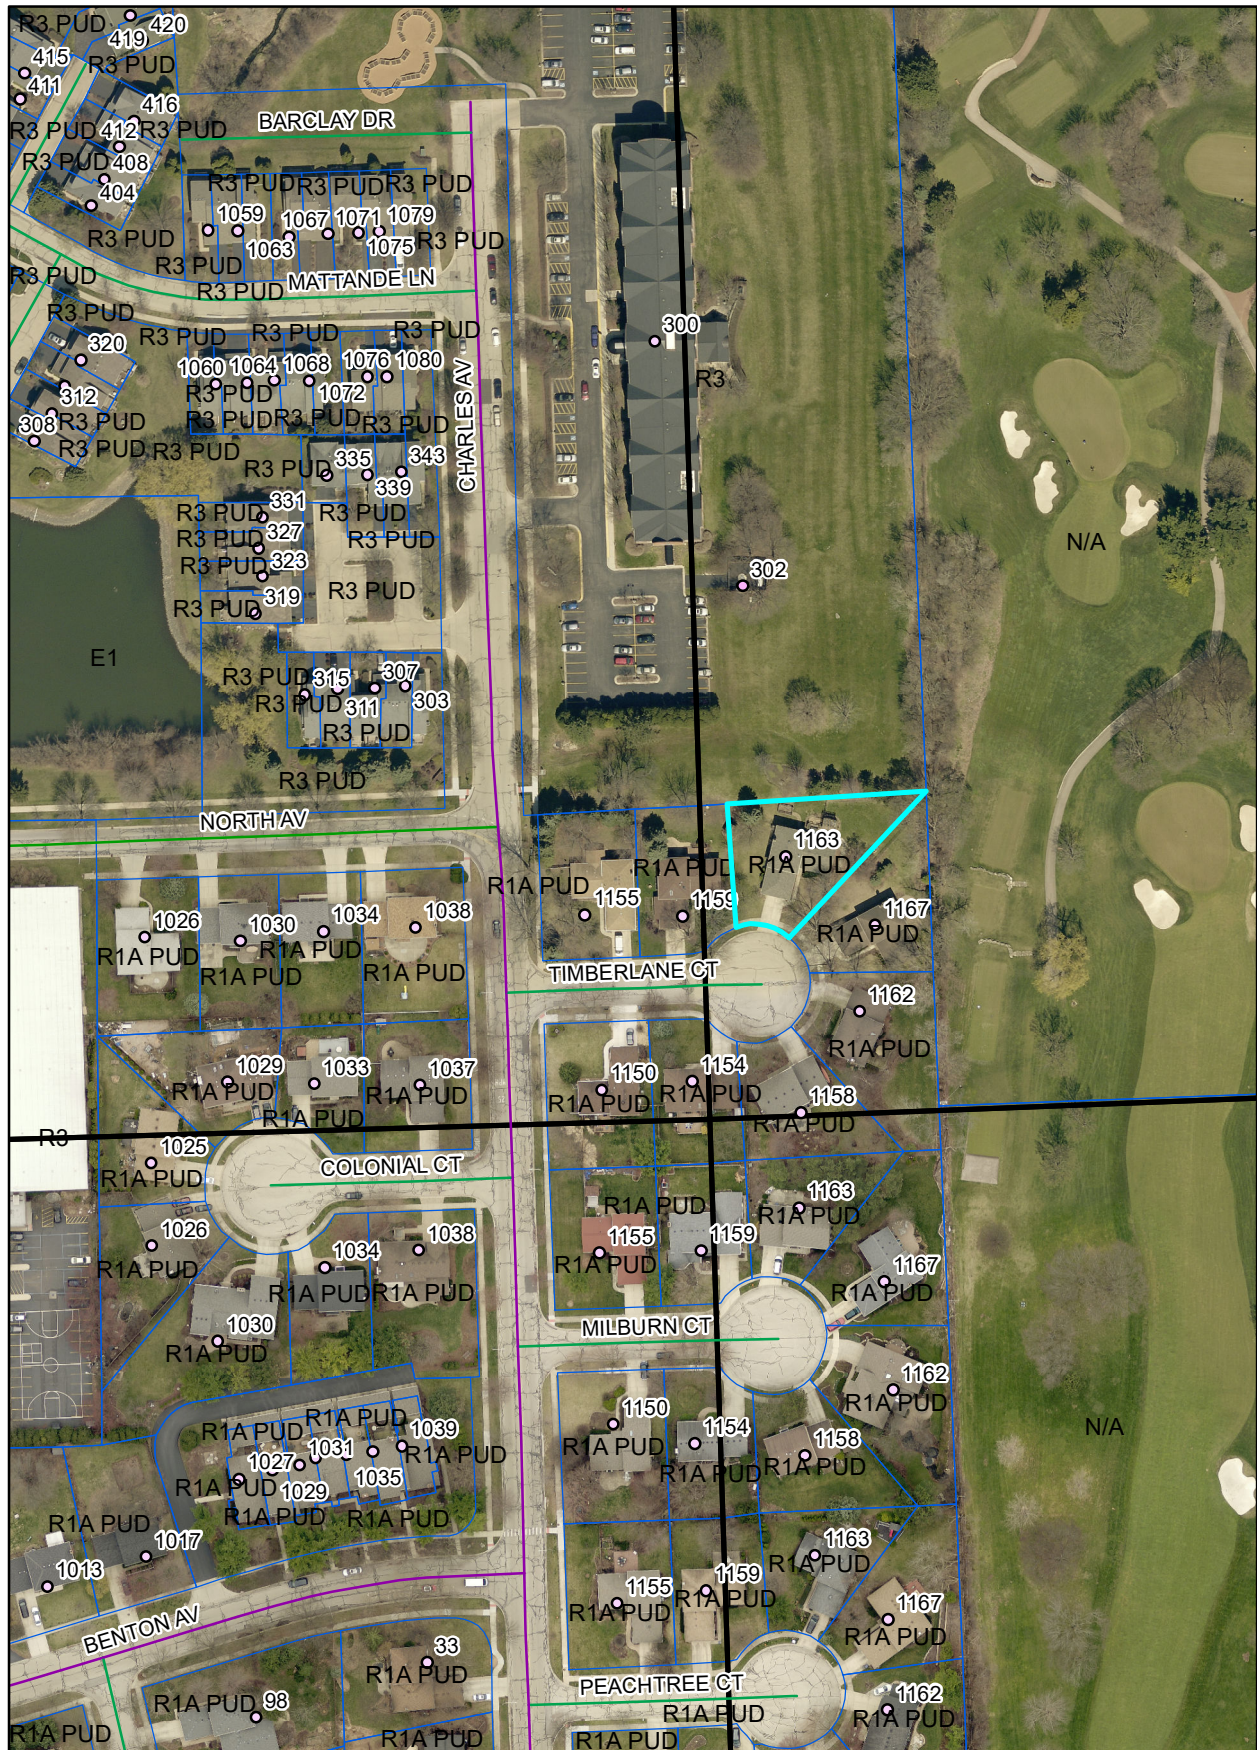

Location Map of 1163 Timberlane Court

0 0.025 0.05 0.1 Miles

N