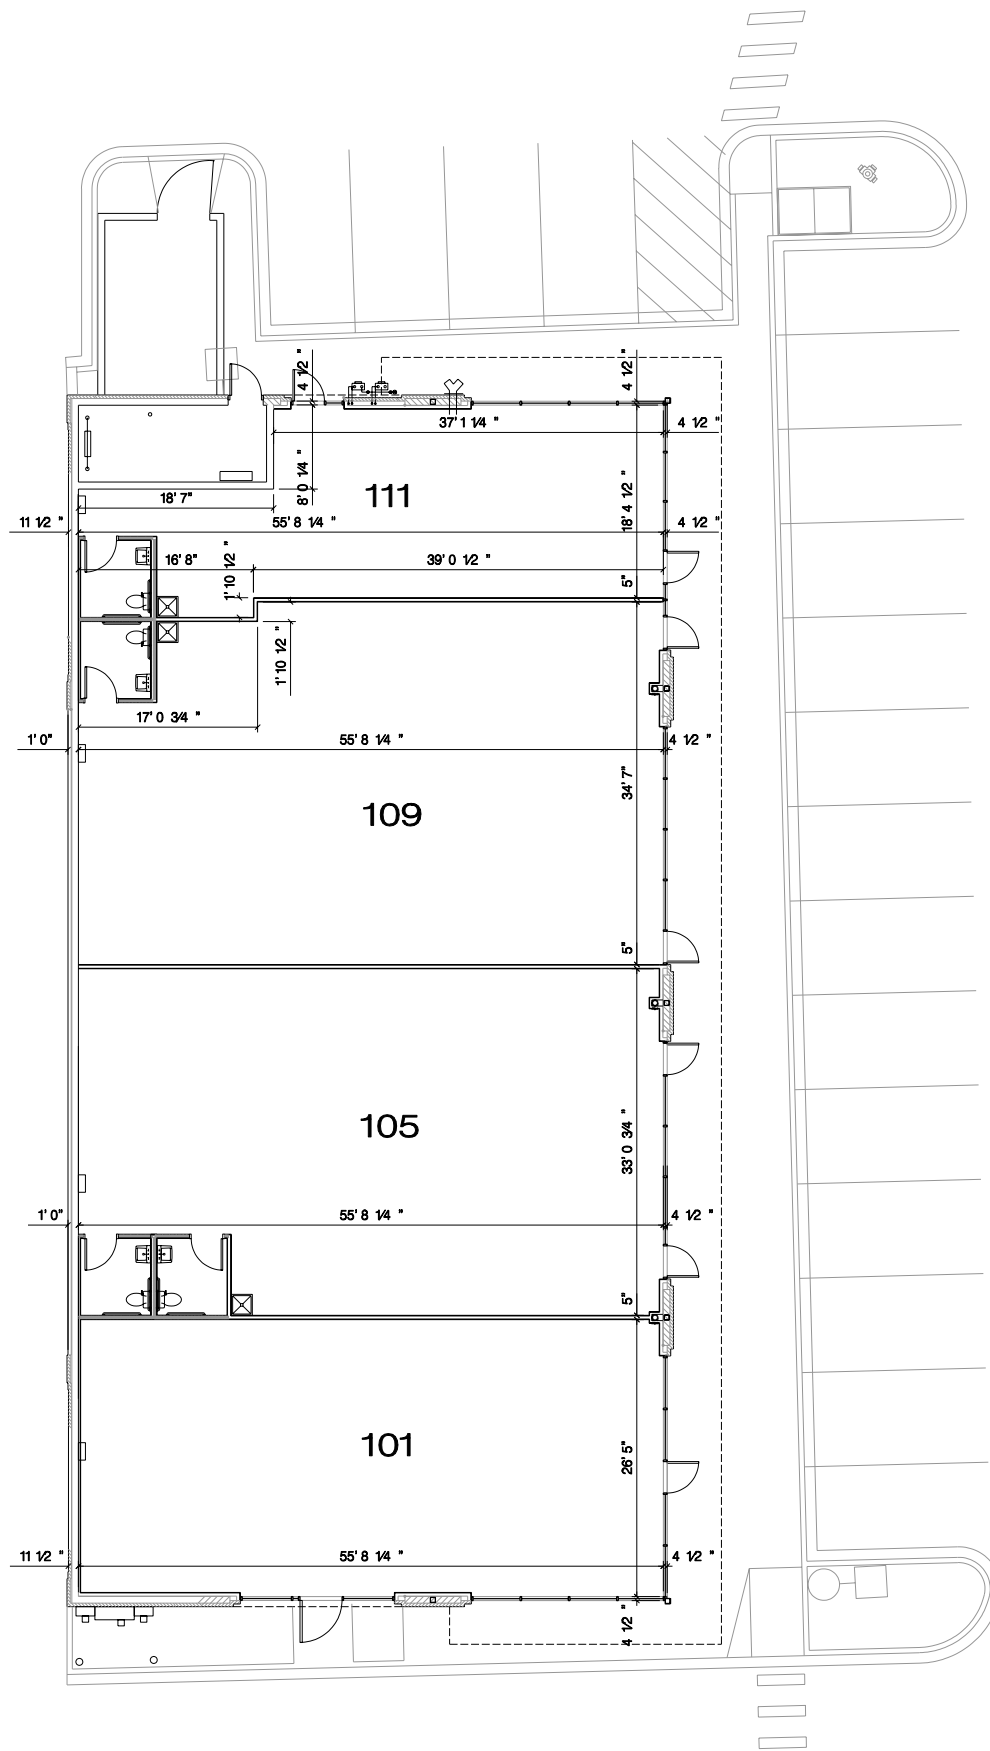

NORTH TOWN PLAZA

AT
WASHINGTON & OGDEN, NAPERVILLE, ILLINOIS

PLAN

BUILDING "B": 30 Oct. 06
ADDRESS: 111 E. OGDEN AVE.
NAPERVILLE, ILLINOIS

NORTH

HIGHLAND MANAGEMENT

SUITE 201, 1 EAST 22ND STREET
LOMBARD IL.
(630) 691-1122