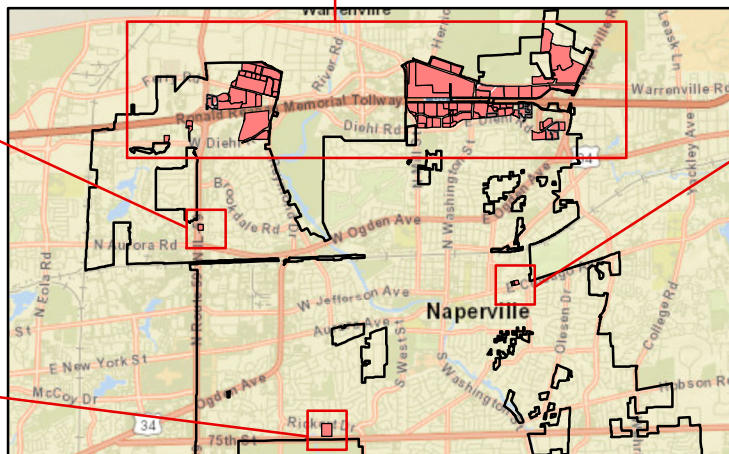

# CITY OF NAPERVILLE ORI ZONES

## ZONING

- ORI
- ORI PUD

Transportation, Engineering and  
Development Business Group  
[www.naperville.il.us](http://www.naperville.il.us)  
Date: 5/18/2023

City of Naperville  
**ORI ZONES**

This map should be used for reference only.  
The data are subject to change without notice.  
City of Naperville assumes no liability in the use  
or application of the data. Reproduction or  
redistribution is forbidden without expressed  
written consent from the City of Naperville.