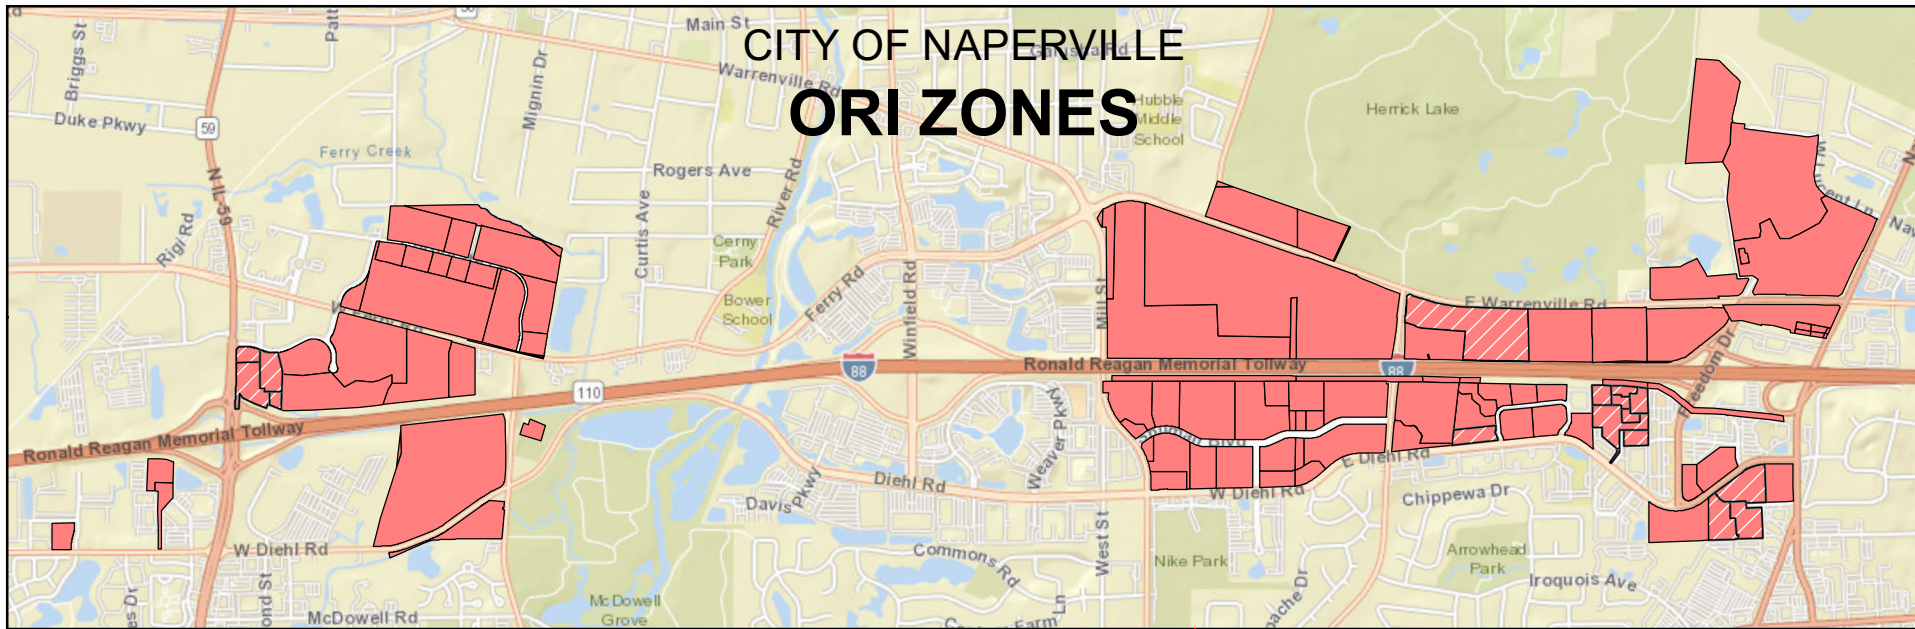

# CITY OF NAPERVILLE ORI ZONES

## ZONING

- ORI
- ORI PUD

Transportation, Engineering and  
Development Business Group  
[www.naperville.il.us](http://www.naperville.il.us)  
Date: 5/18/2023

City of Naperville  
**ORI ZONES**

This map should be used for reference only.  
The data are subject to change without notice.  
City of Naperville assumes no liability in the use  
or application of the data. Reproduction or  
redistribution is forbidden without expressed  
written consent from the City of Naperville.