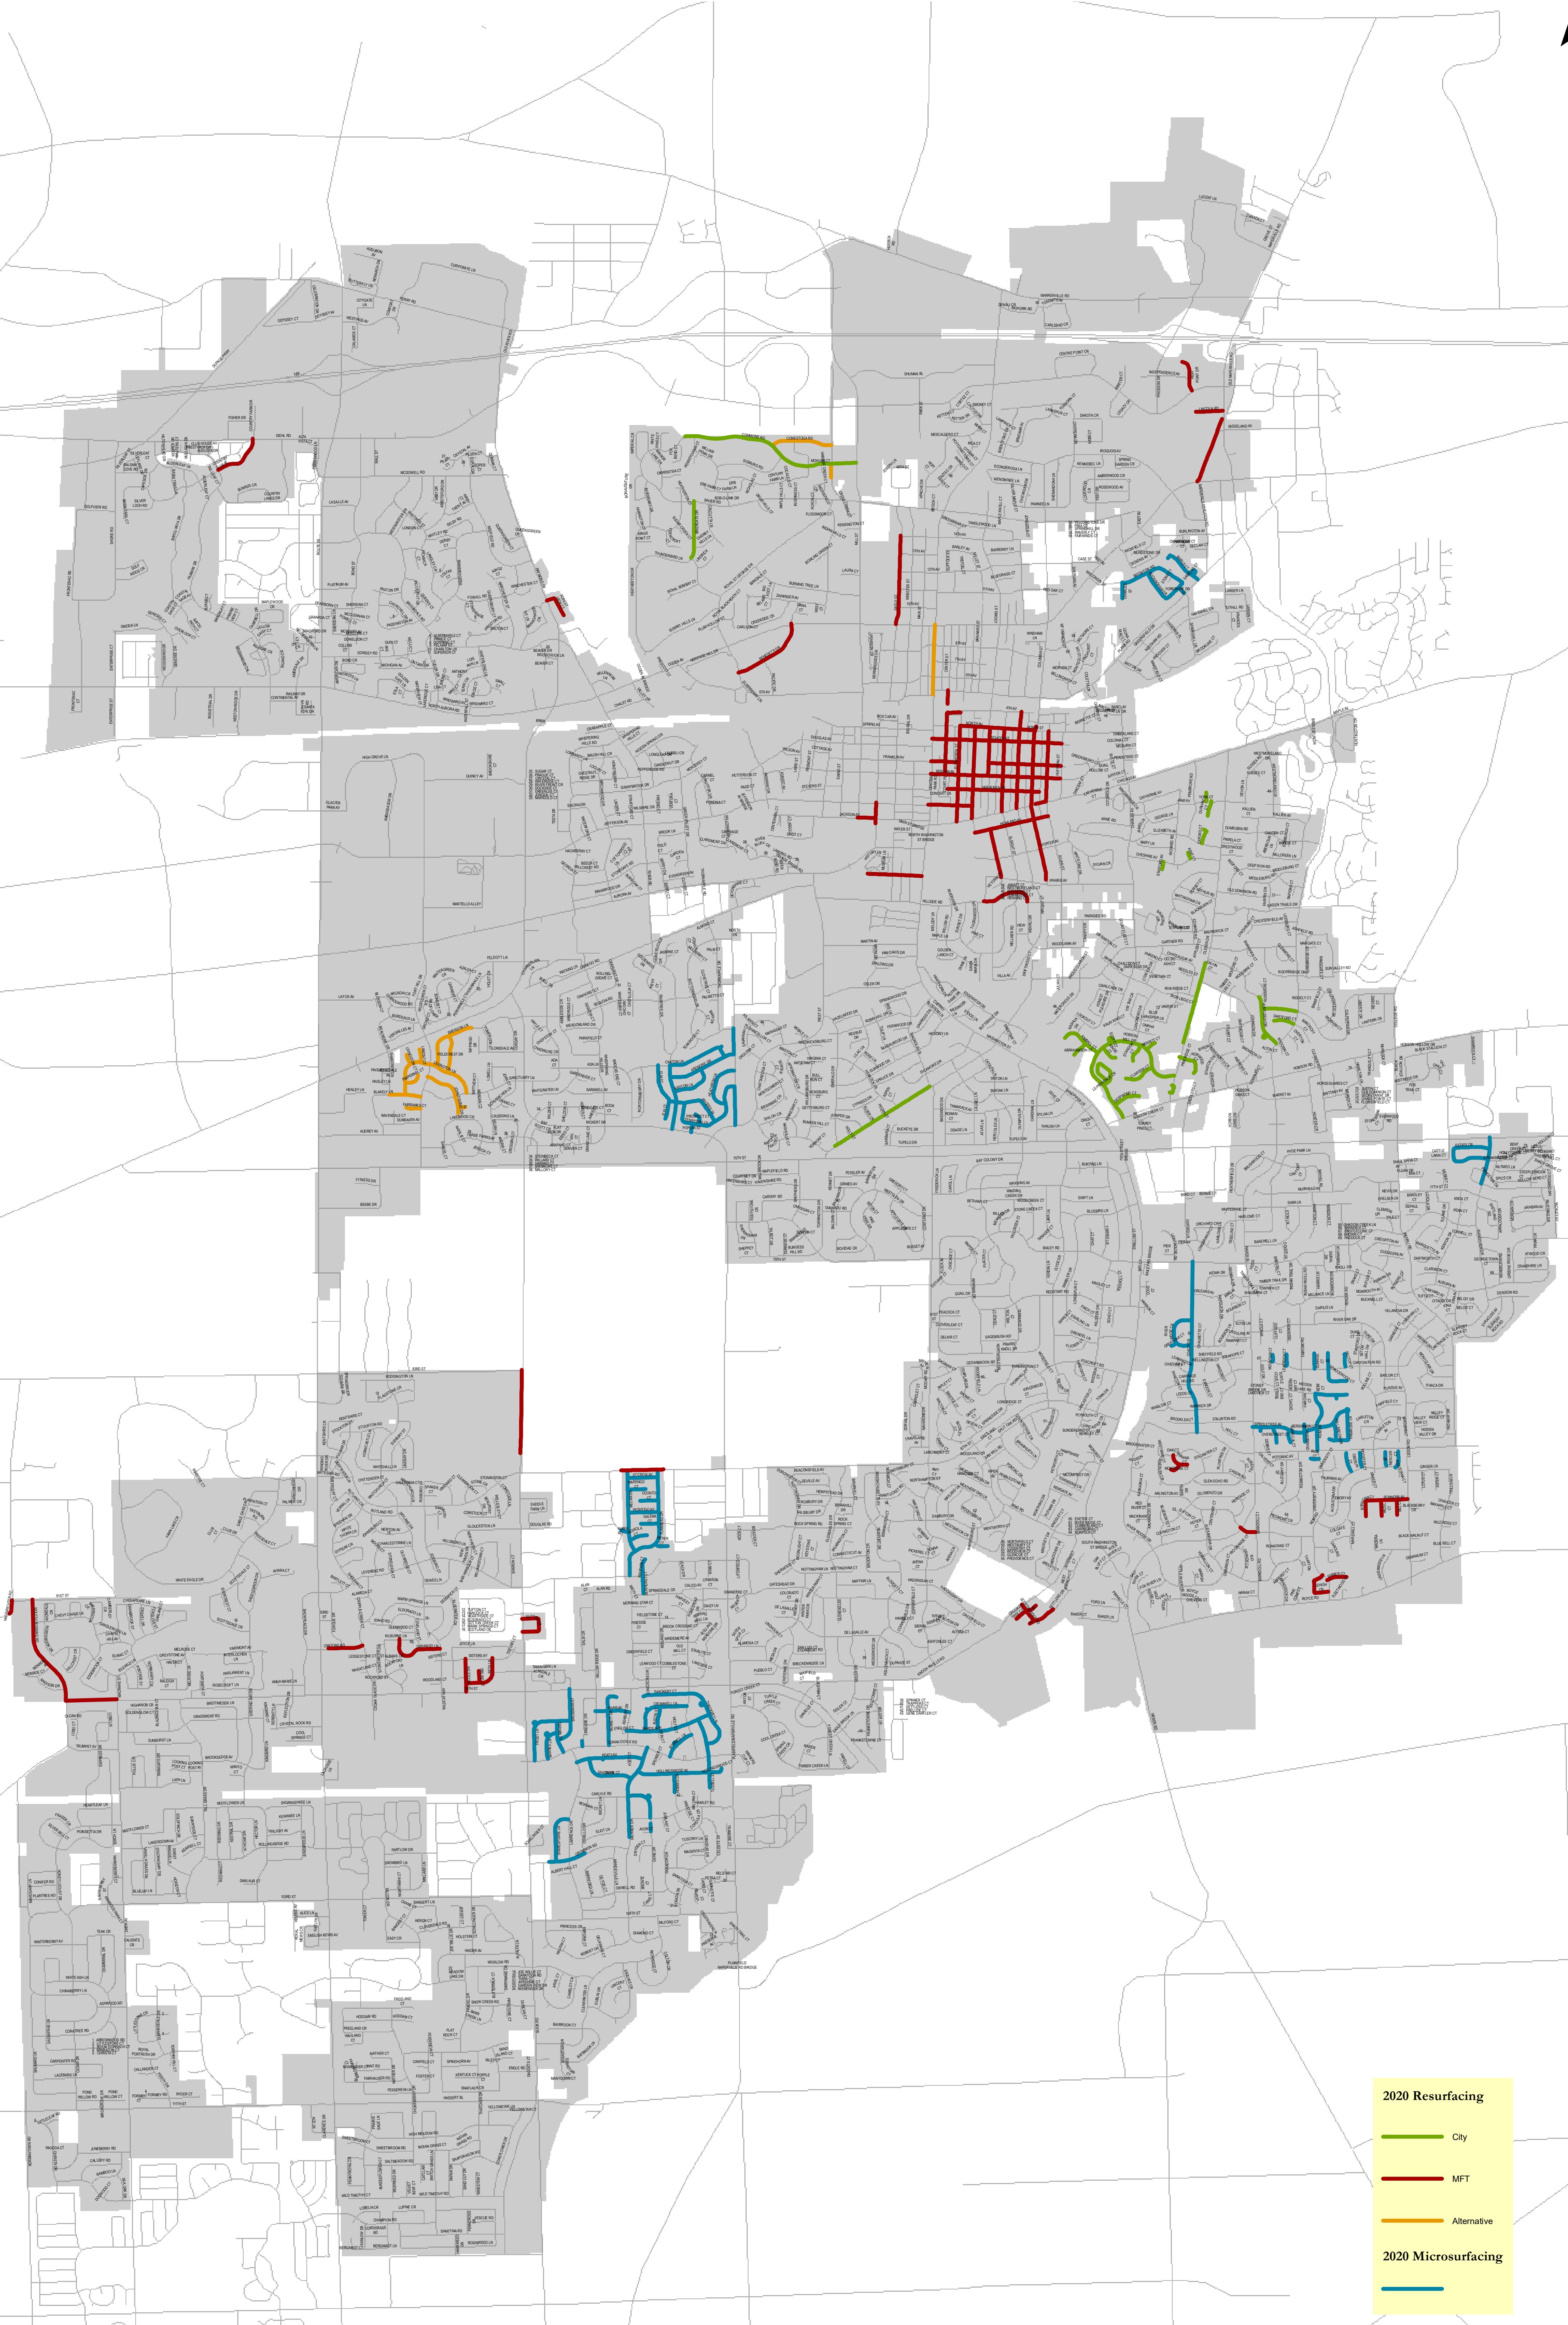

2020: Resurfacing & Microsurfacing

2020 Resurfacing

- City (Green line)
- MFT (Red line)
- Alternative (Orange line)

2020 Microsurfacing

- City (Blue line)