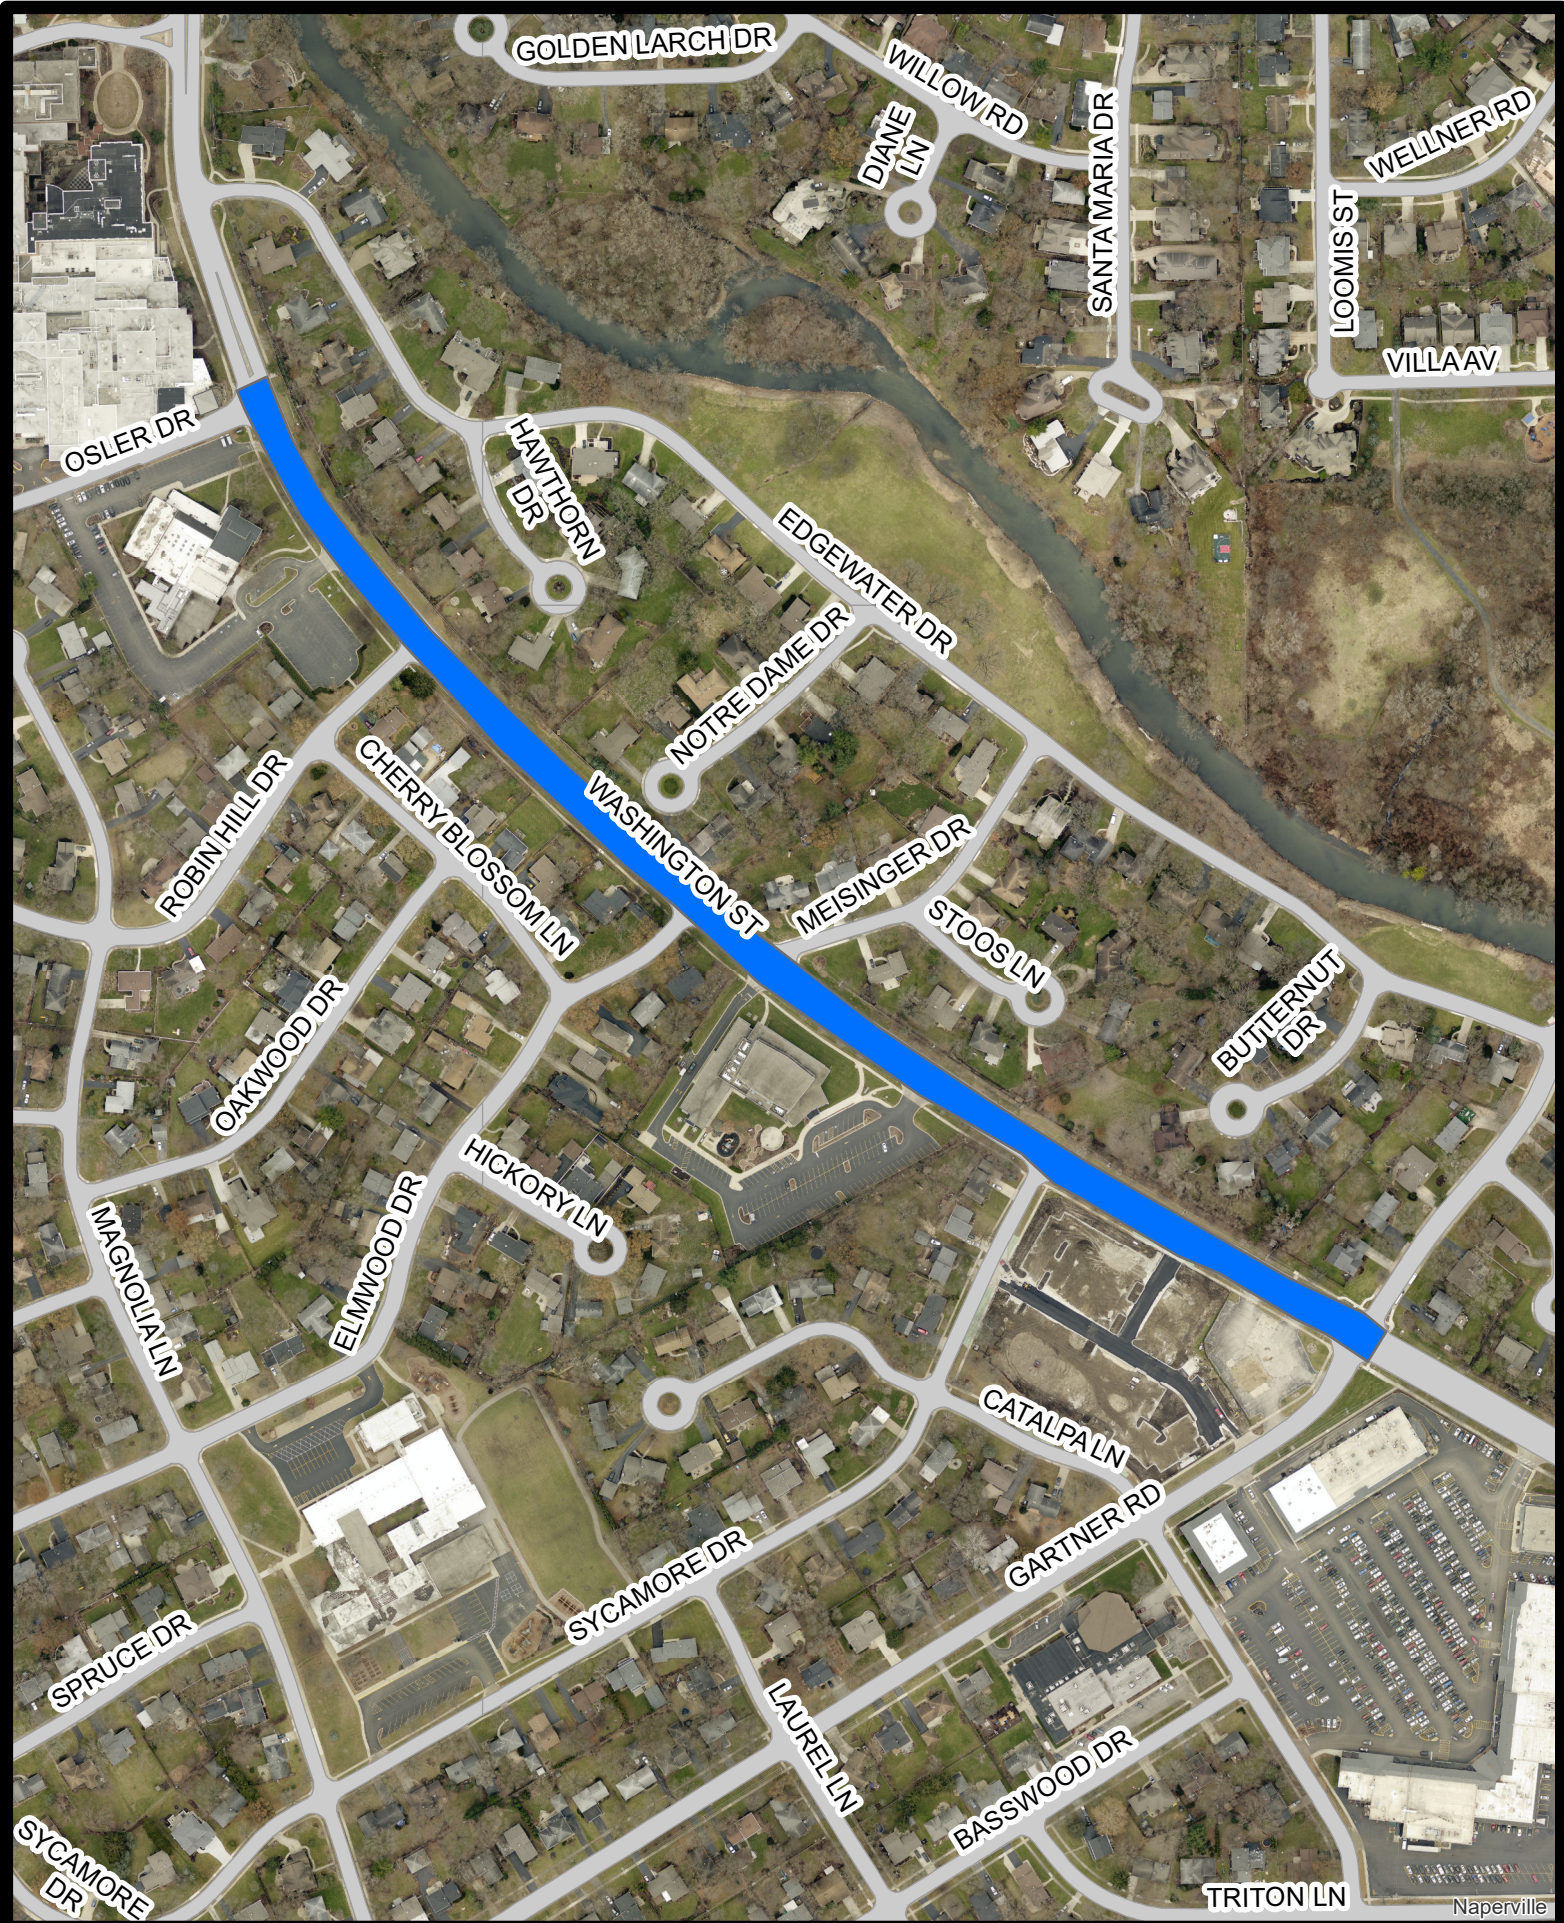

Naperville

Transportation, Engineering and
Development Business Group
www.naperville.il.us
Date: 8/25/2022

City of Naperville
2023 Sidewalk Program
Arterial Location