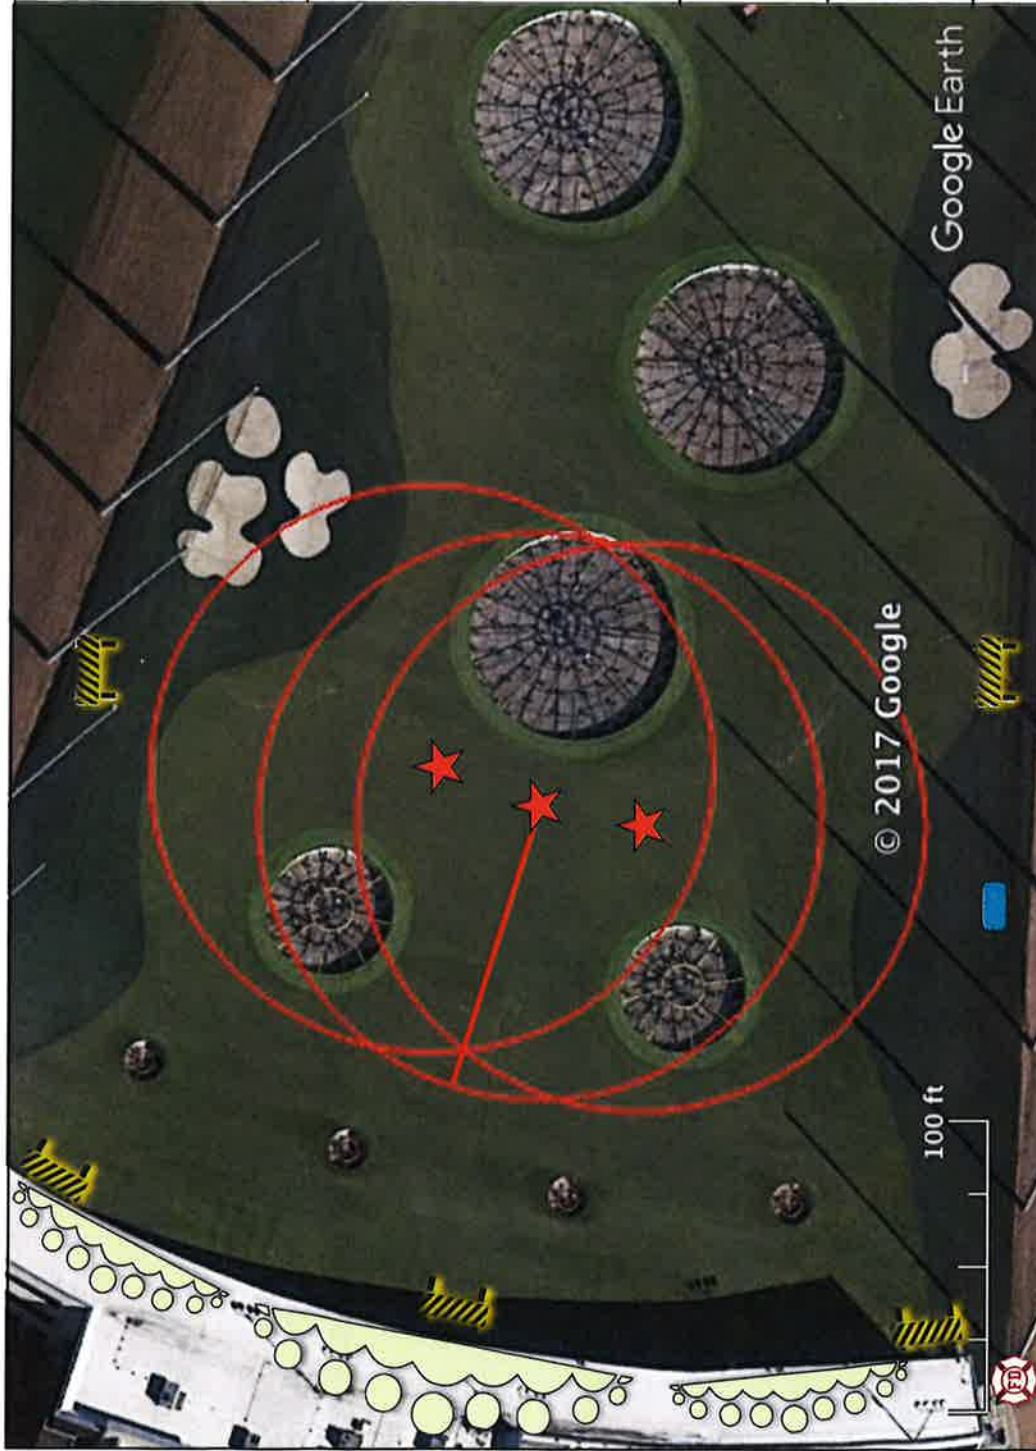

**Topgolf Naperville**

Display Site Plan

Display Date: 12.31.2017

3211 Odyssey Court  
Naperville, IL 60563

1.4G Pyrotechnic Devices

**NOTES:**

Site plan is drawn to an approximate scale using NFPA 1126

**DRAWN BY:**  
George Tinker  
Show Producer

- Pyro Positions
- Safety Fallout Zone
- Technician / Control Location
- 100' Radius
- Audience
- Fire
- Closed

100 ft

© 2017 Google

Google Earth

**Topgolf West Chester  
West Chester, Ohio**

**Fireworks Display Date: December 31, 2017  
Close Proximity Pyrotechnics Product Recap**

1	20MM One Shot
1	30 MM One Shot
20	40 MM One Shots
7	48MM One Shots
1	30MM Five Shots
12	30MM Eight Shots
5	40MM Eight Shots
14	20MM Ten Shots