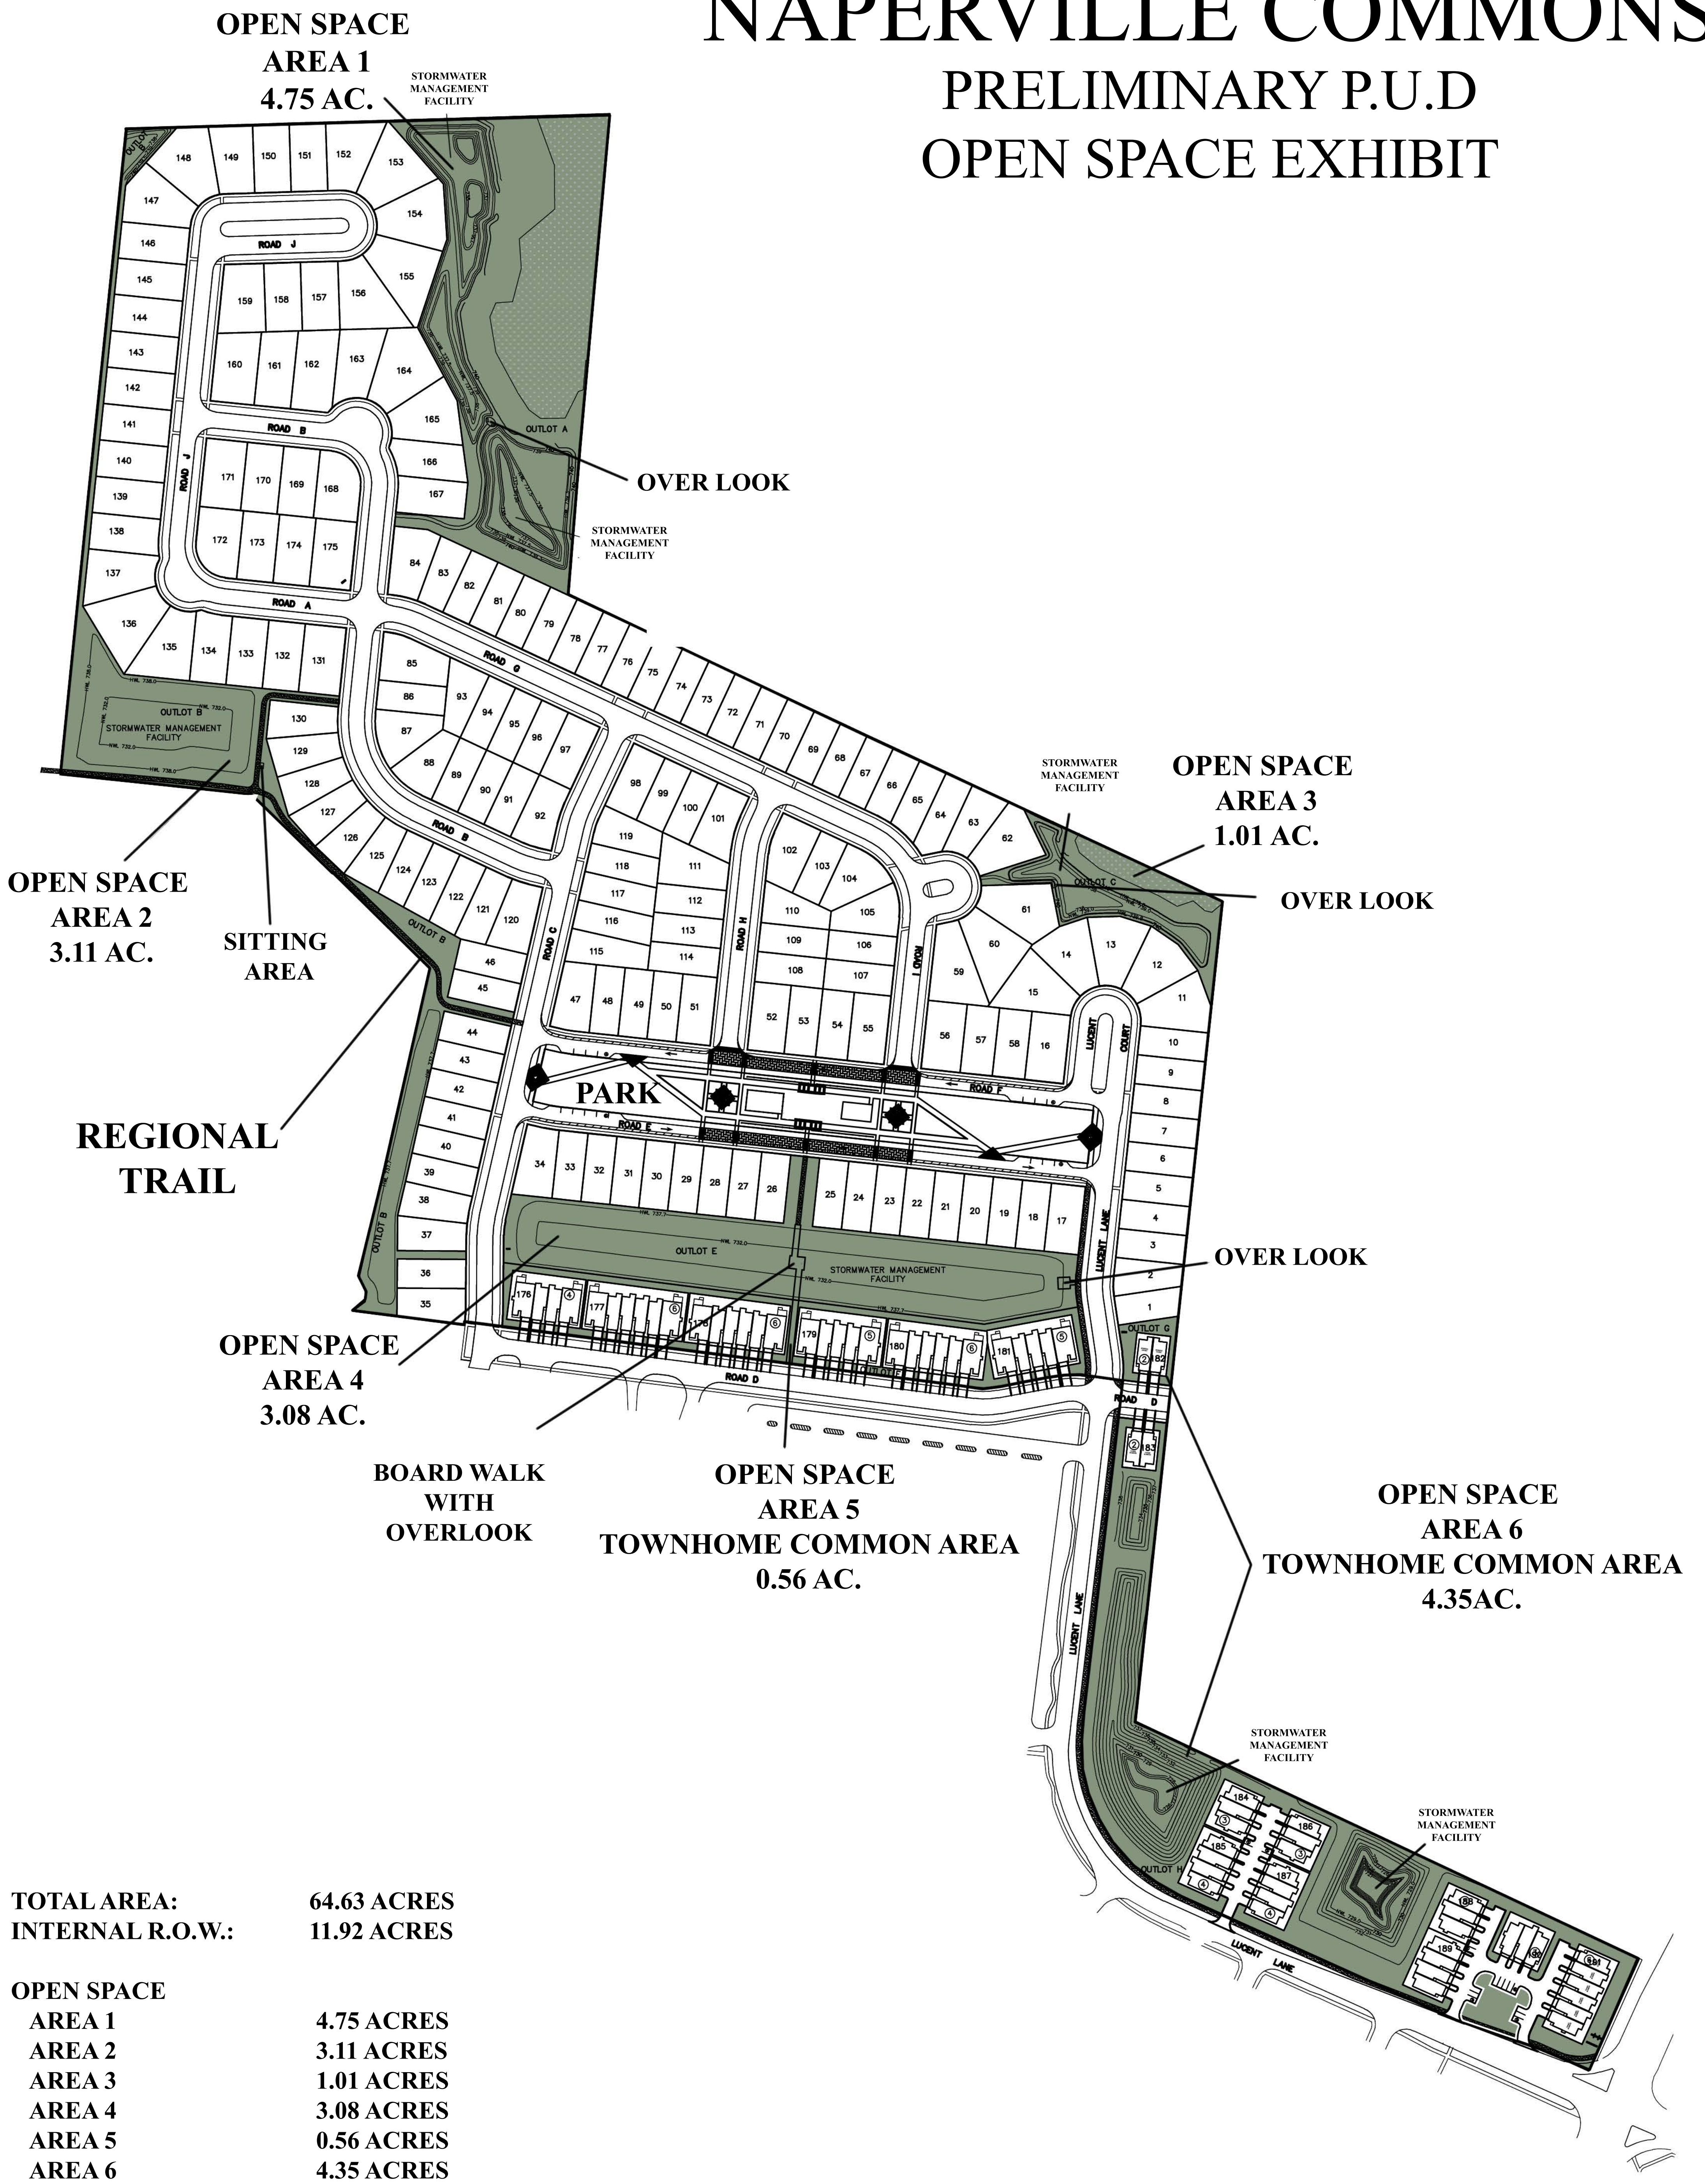

NAPERVILLE COMMONS

PRELIMINARY P.U.D OPEN SPACE EXHIBIT

PULTE HOME CORPORATION - ILLINOIS DIVISION
 1900 East Golf Road, Suite 300
 Schaumburg, Illinois 60173
 (847) 230-5400

Completed: 11-16-20
 Revised: 12-10-20

N.T.S.

NAPERVILLE COMMONS

PRELIMINARY P.U.D OPEN SPACE EXHIBIT

PULTE HOME CORPORATION - ILLINOIS DIVISION

1900 East Golf Road, Suite 300
Schaumburg, Illinois 60173
(847) 230-5400

Completed: 11-16-20
Revised: 12-10-20