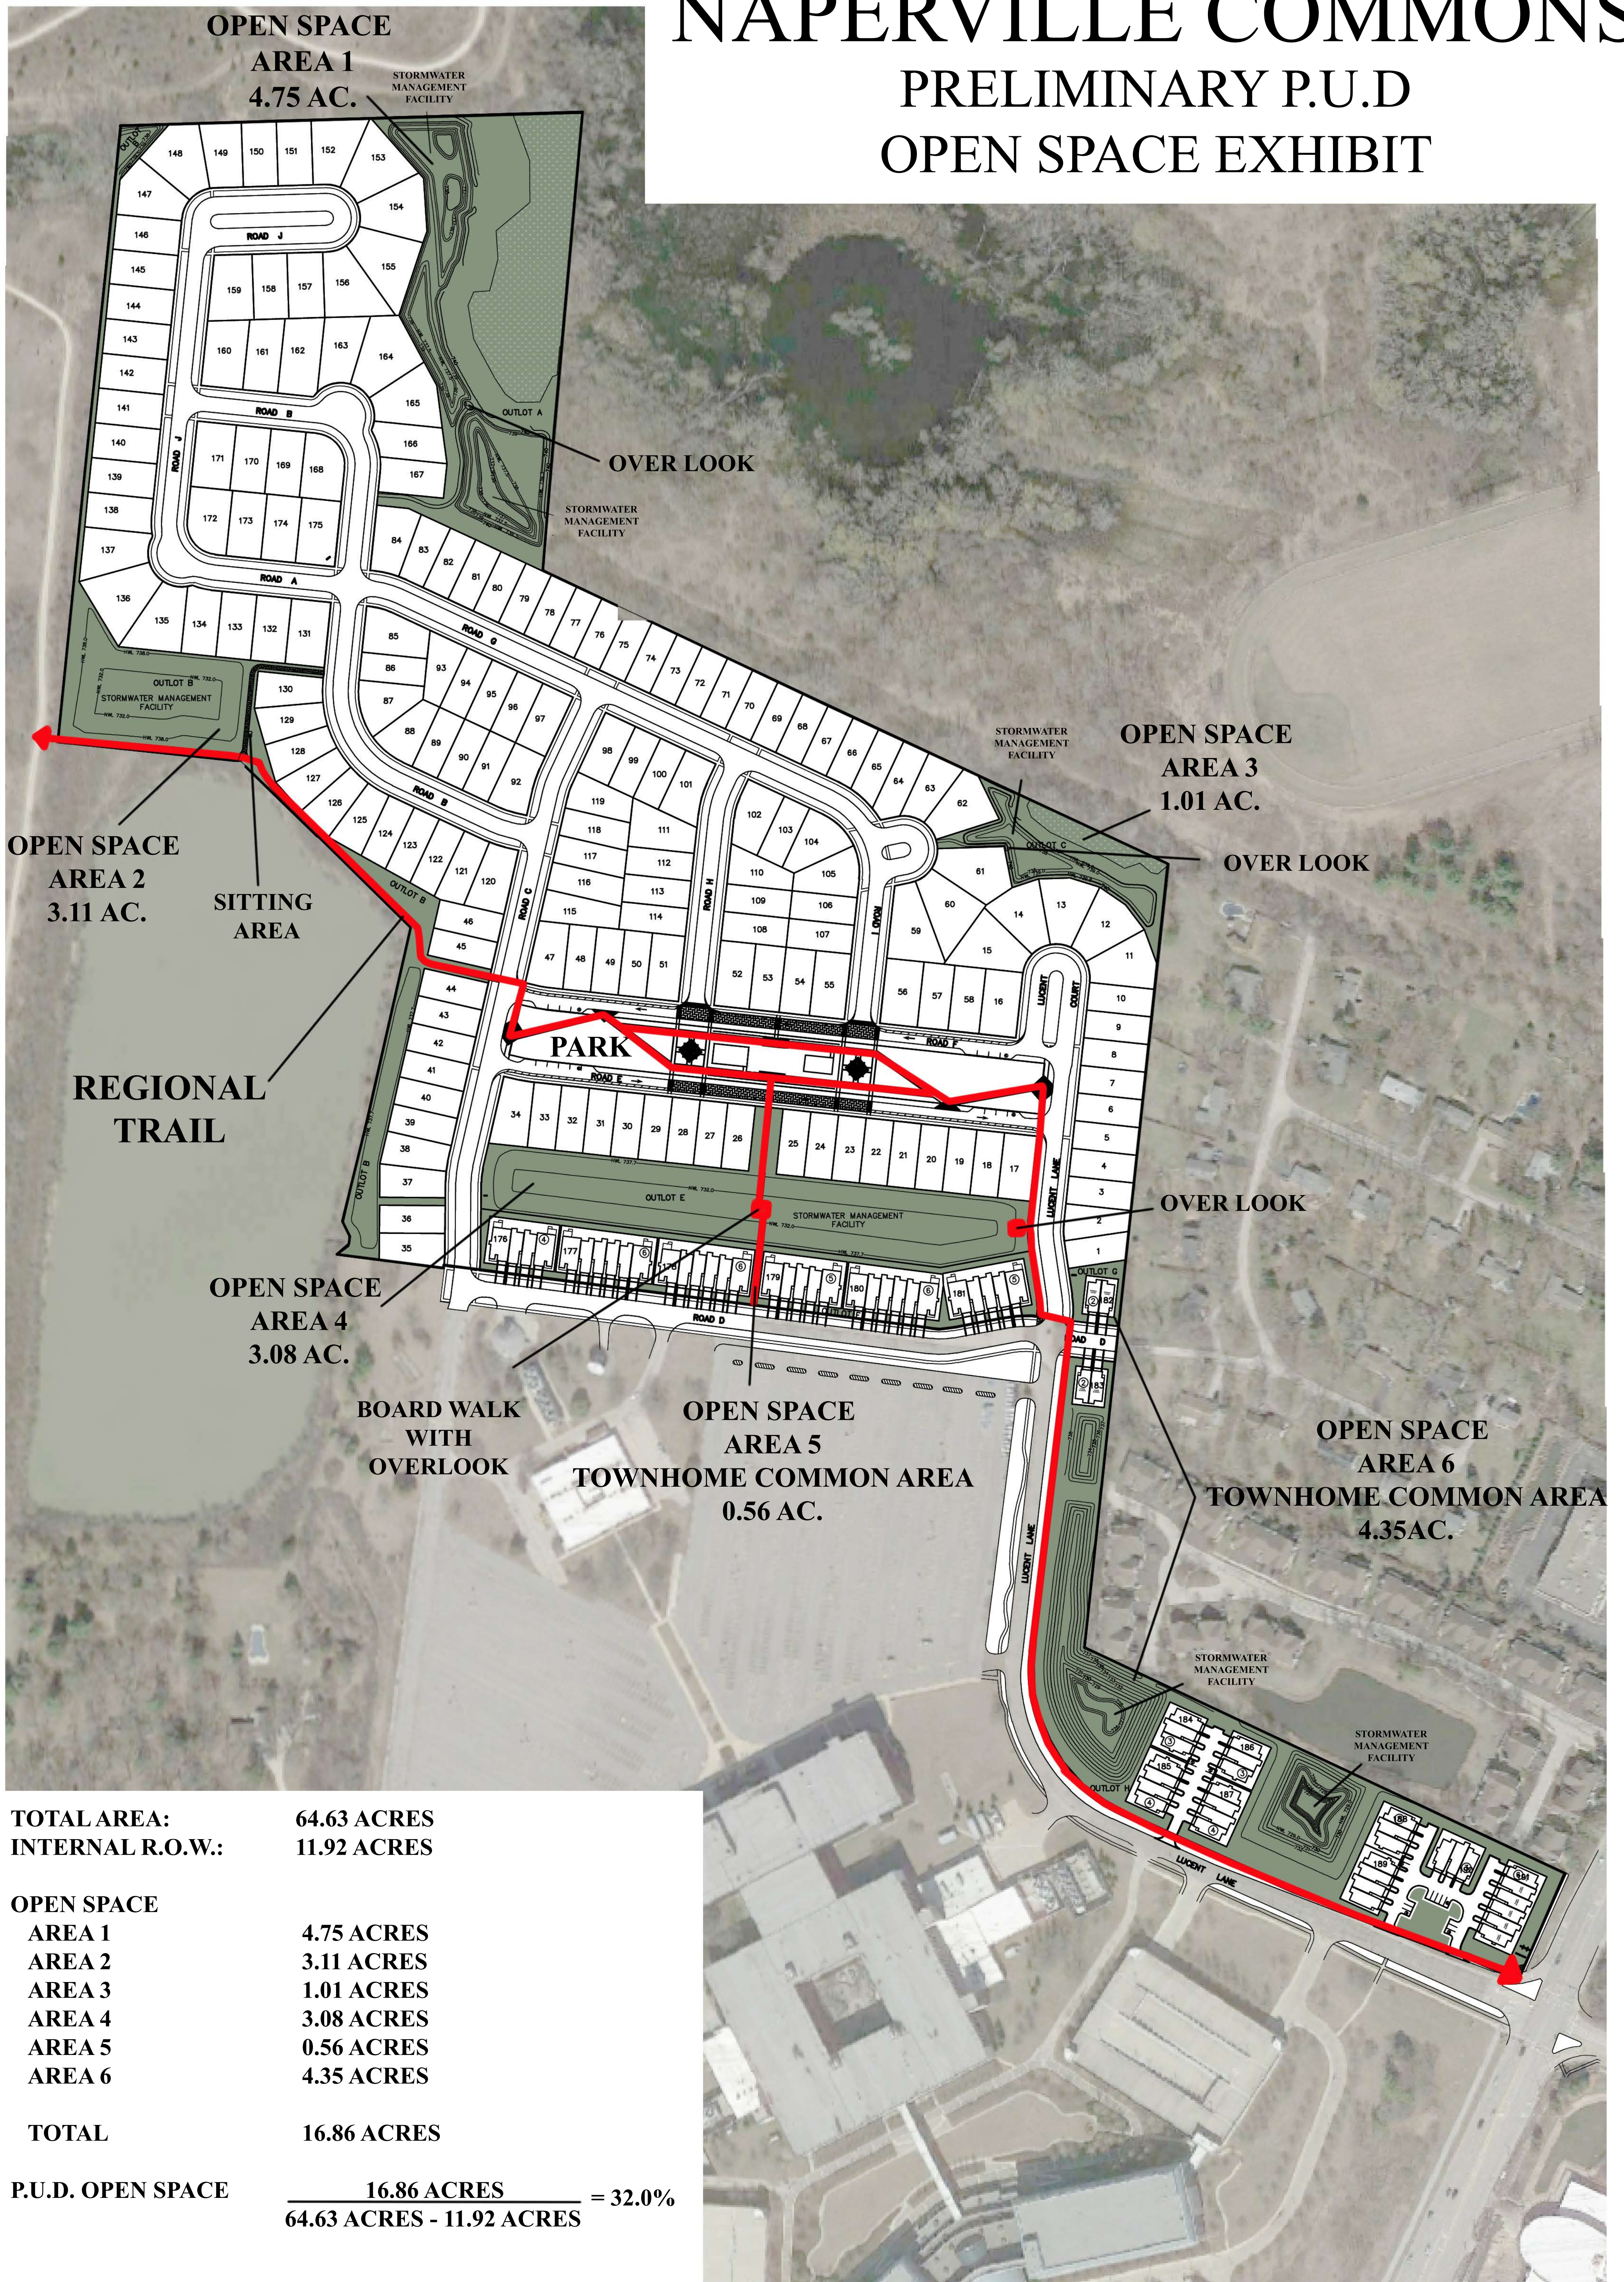

NAPERVILLE COMMONS

PRELIMINARY P.U.D OPEN SPACE EXHIBIT

PULTE HOME CORPORATION - ILLINOIS DIVISION
 1900 East Golf Road, Suite 300
 Schaumburg, Illinois 60173
 (847) 230-5400

Completed: 11-16-20
 Revised: 12-10-20

N.T.S.

NAPERVILLE COMMONS

PRELIMINARY P.U.D OPEN SPACE EXHIBIT

PULTE HOME CORPORATION - ILLINOIS DIVISION

1900 East Golf Road, Suite 300
Schaumburg, Illinois 60173
(847) 230-5400

Completed: 11-16-20
Revised: 12-10-20