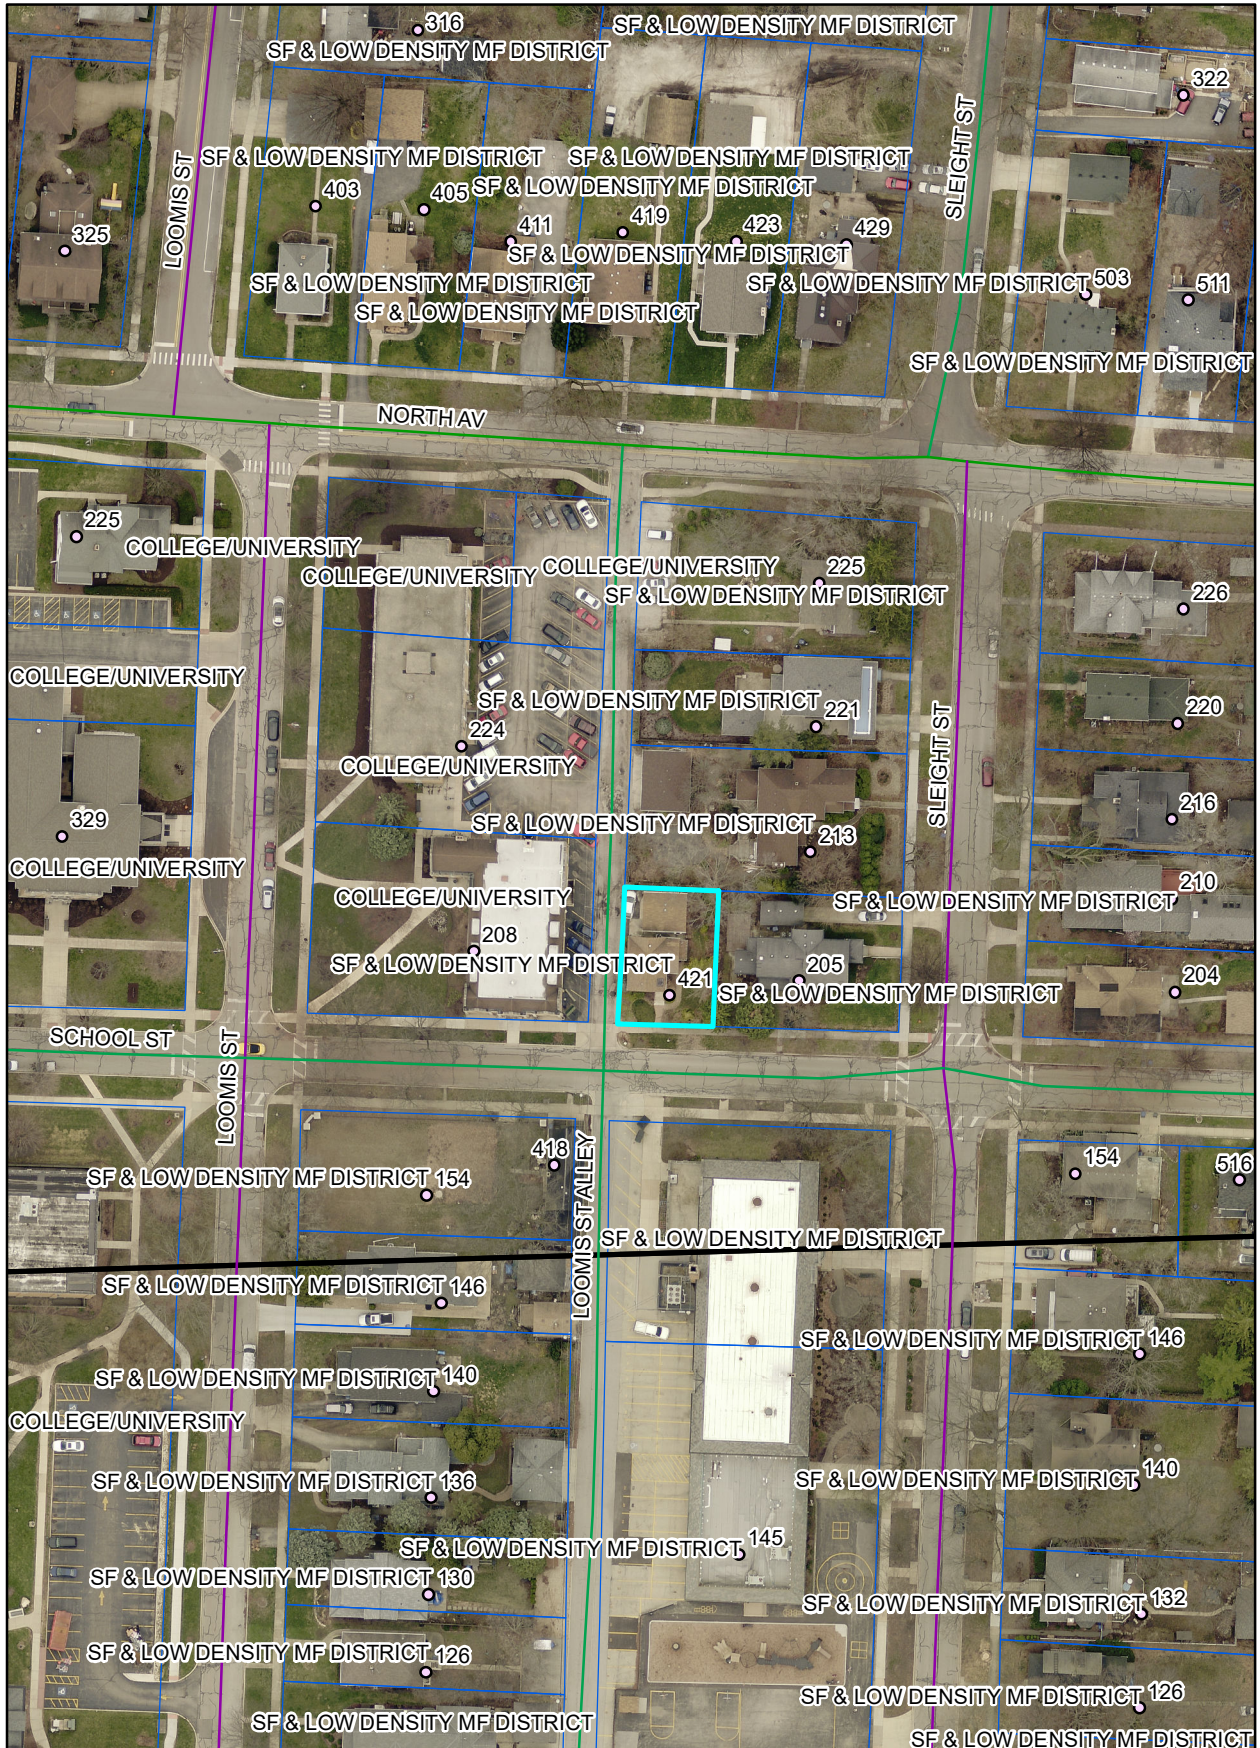

# Location Map 421 School Street

0 0.0125 0.025 0.05 Miles

N