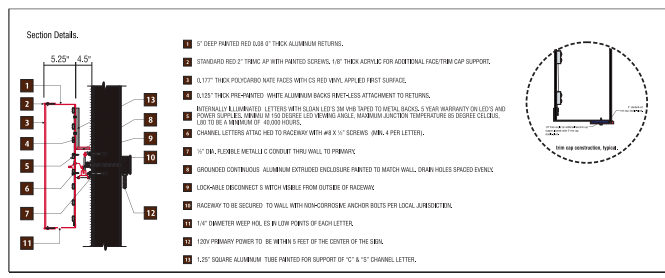

South Elevation - UL Listed Raceway Mounted Channel Letters

① South Elevation
1/8" = 1'-0"

142.2 sqft

R6