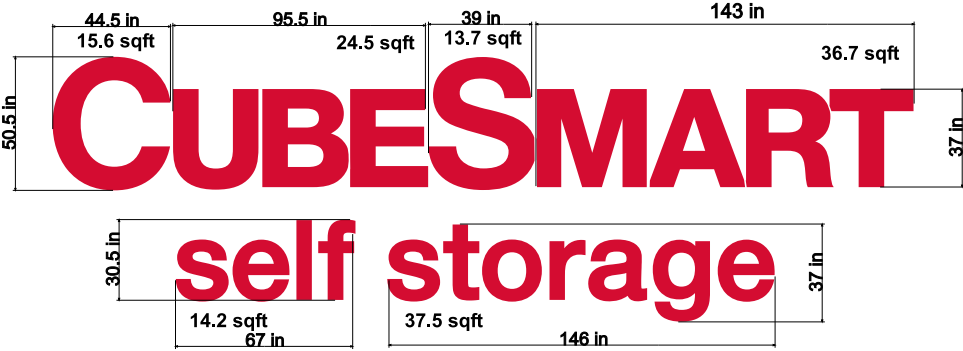

South Elevation - UL Listed Raceway Mounted Channel Letters

① South Elevation
1/8" = 1'-0"

142.2 sqft

R6