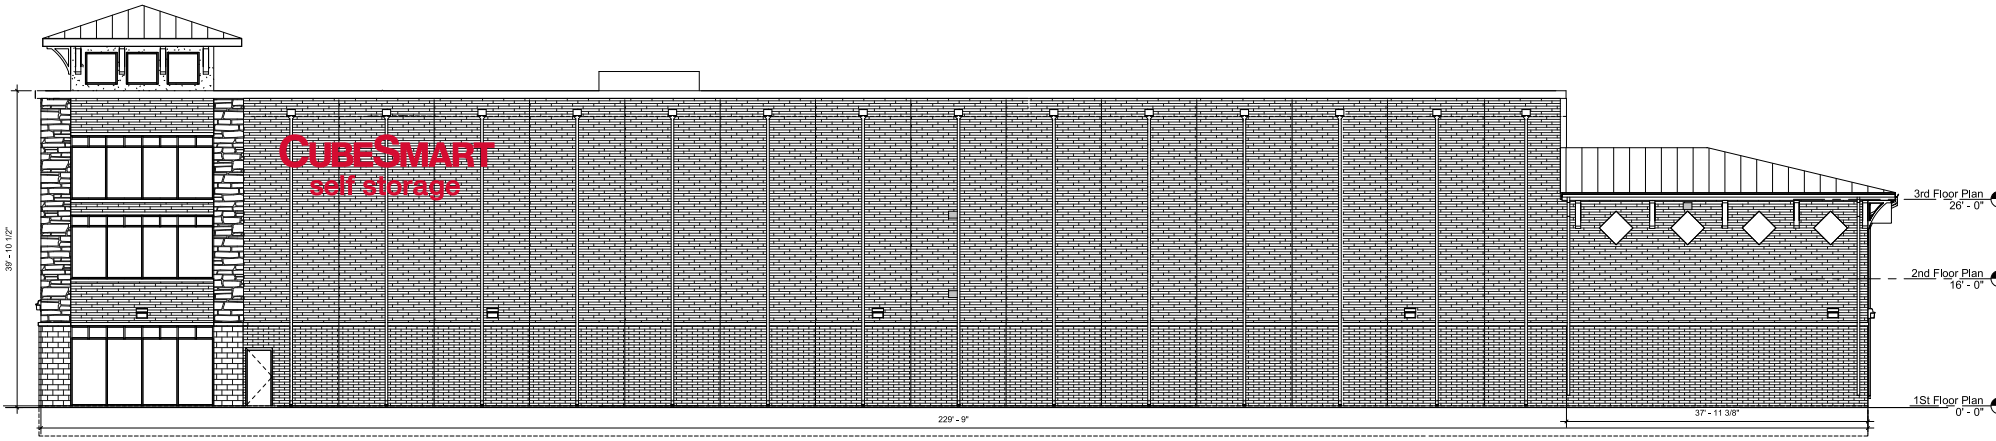

South Elevation - UL Listed Raceway Mounted Channel Letters

① South Elevation
1/8" = 1'-0"

142.2 sqft

R6