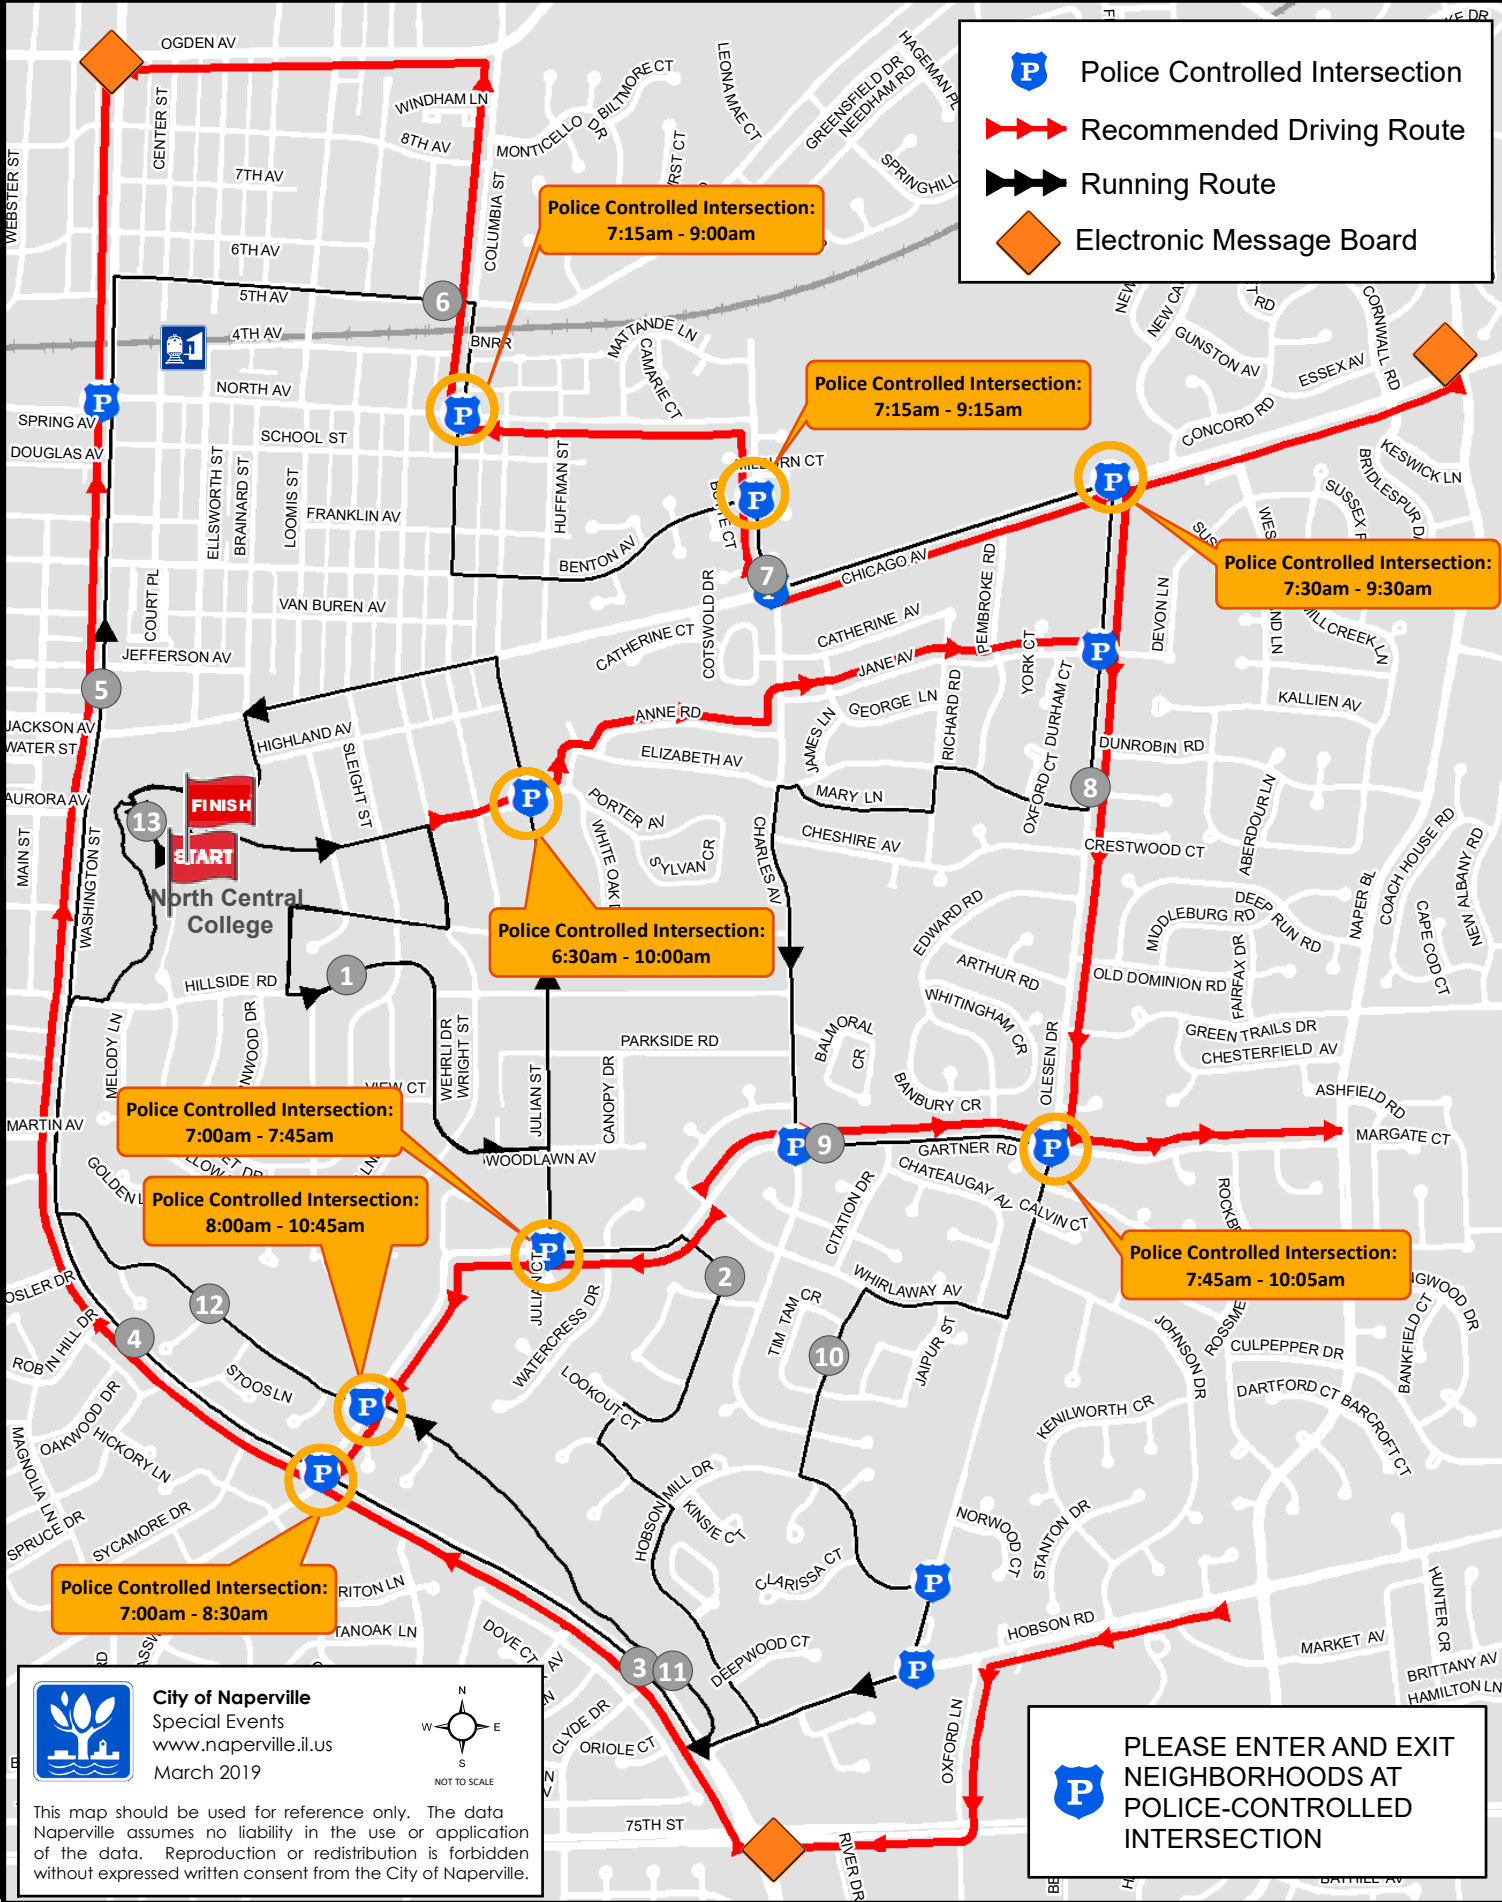

-  Police Controlled Intersection
-  Recommended Driving Route
-  Running Route
-  Electronic Message Board

**Police Controlled Intersection:
7:15am - 9:00am**

**Police Controlled Intersection:
7:15am - 9:15am**

**Police Controlled Intersection:
7:30am - 9:30am**

**Police Controlled Intersection:
6:30am - 10:00am**

**Police Controlled Intersection:
7:00am - 7:45am**

**Police Controlled Intersection:
8:00am - 10:45am**

**Police Controlled Intersection:
7:45am - 10:05am**

**Police Controlled Intersection:
7:00am - 8:30am**

City of Naperville
Special Events
www.naperville.il.us
March 2019

This map should be used for reference only. The data Naperville assumes no liability in the use or application of the data. Reproduction or redistribution is forbidden without expressed written consent from the City of Naperville.

 PLEASE ENTER AND EXIT NEIGHBORHOODS AT POLICE-CONTROLLED INTERSECTION