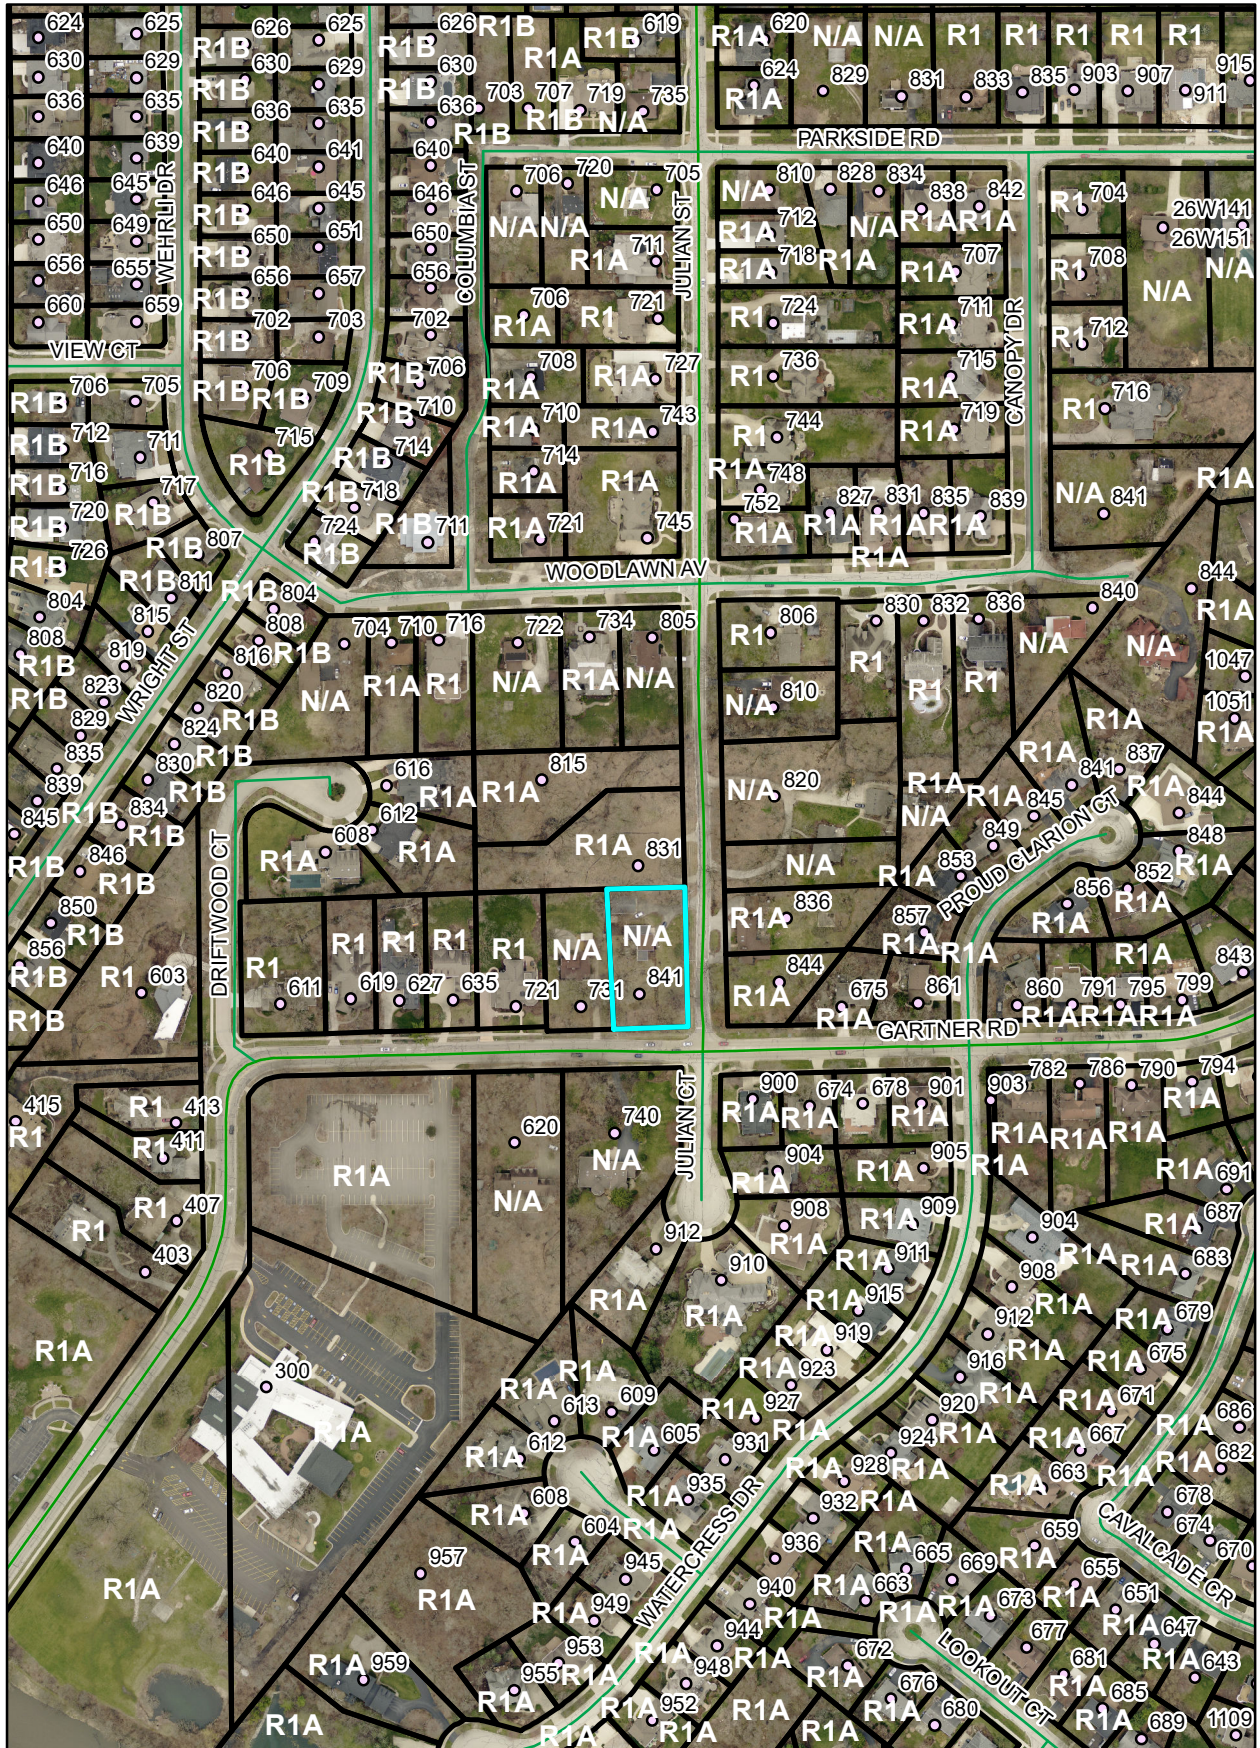

# Location Map of 841 S. Julian Street

0 0.026.05 0.1 Miles

N