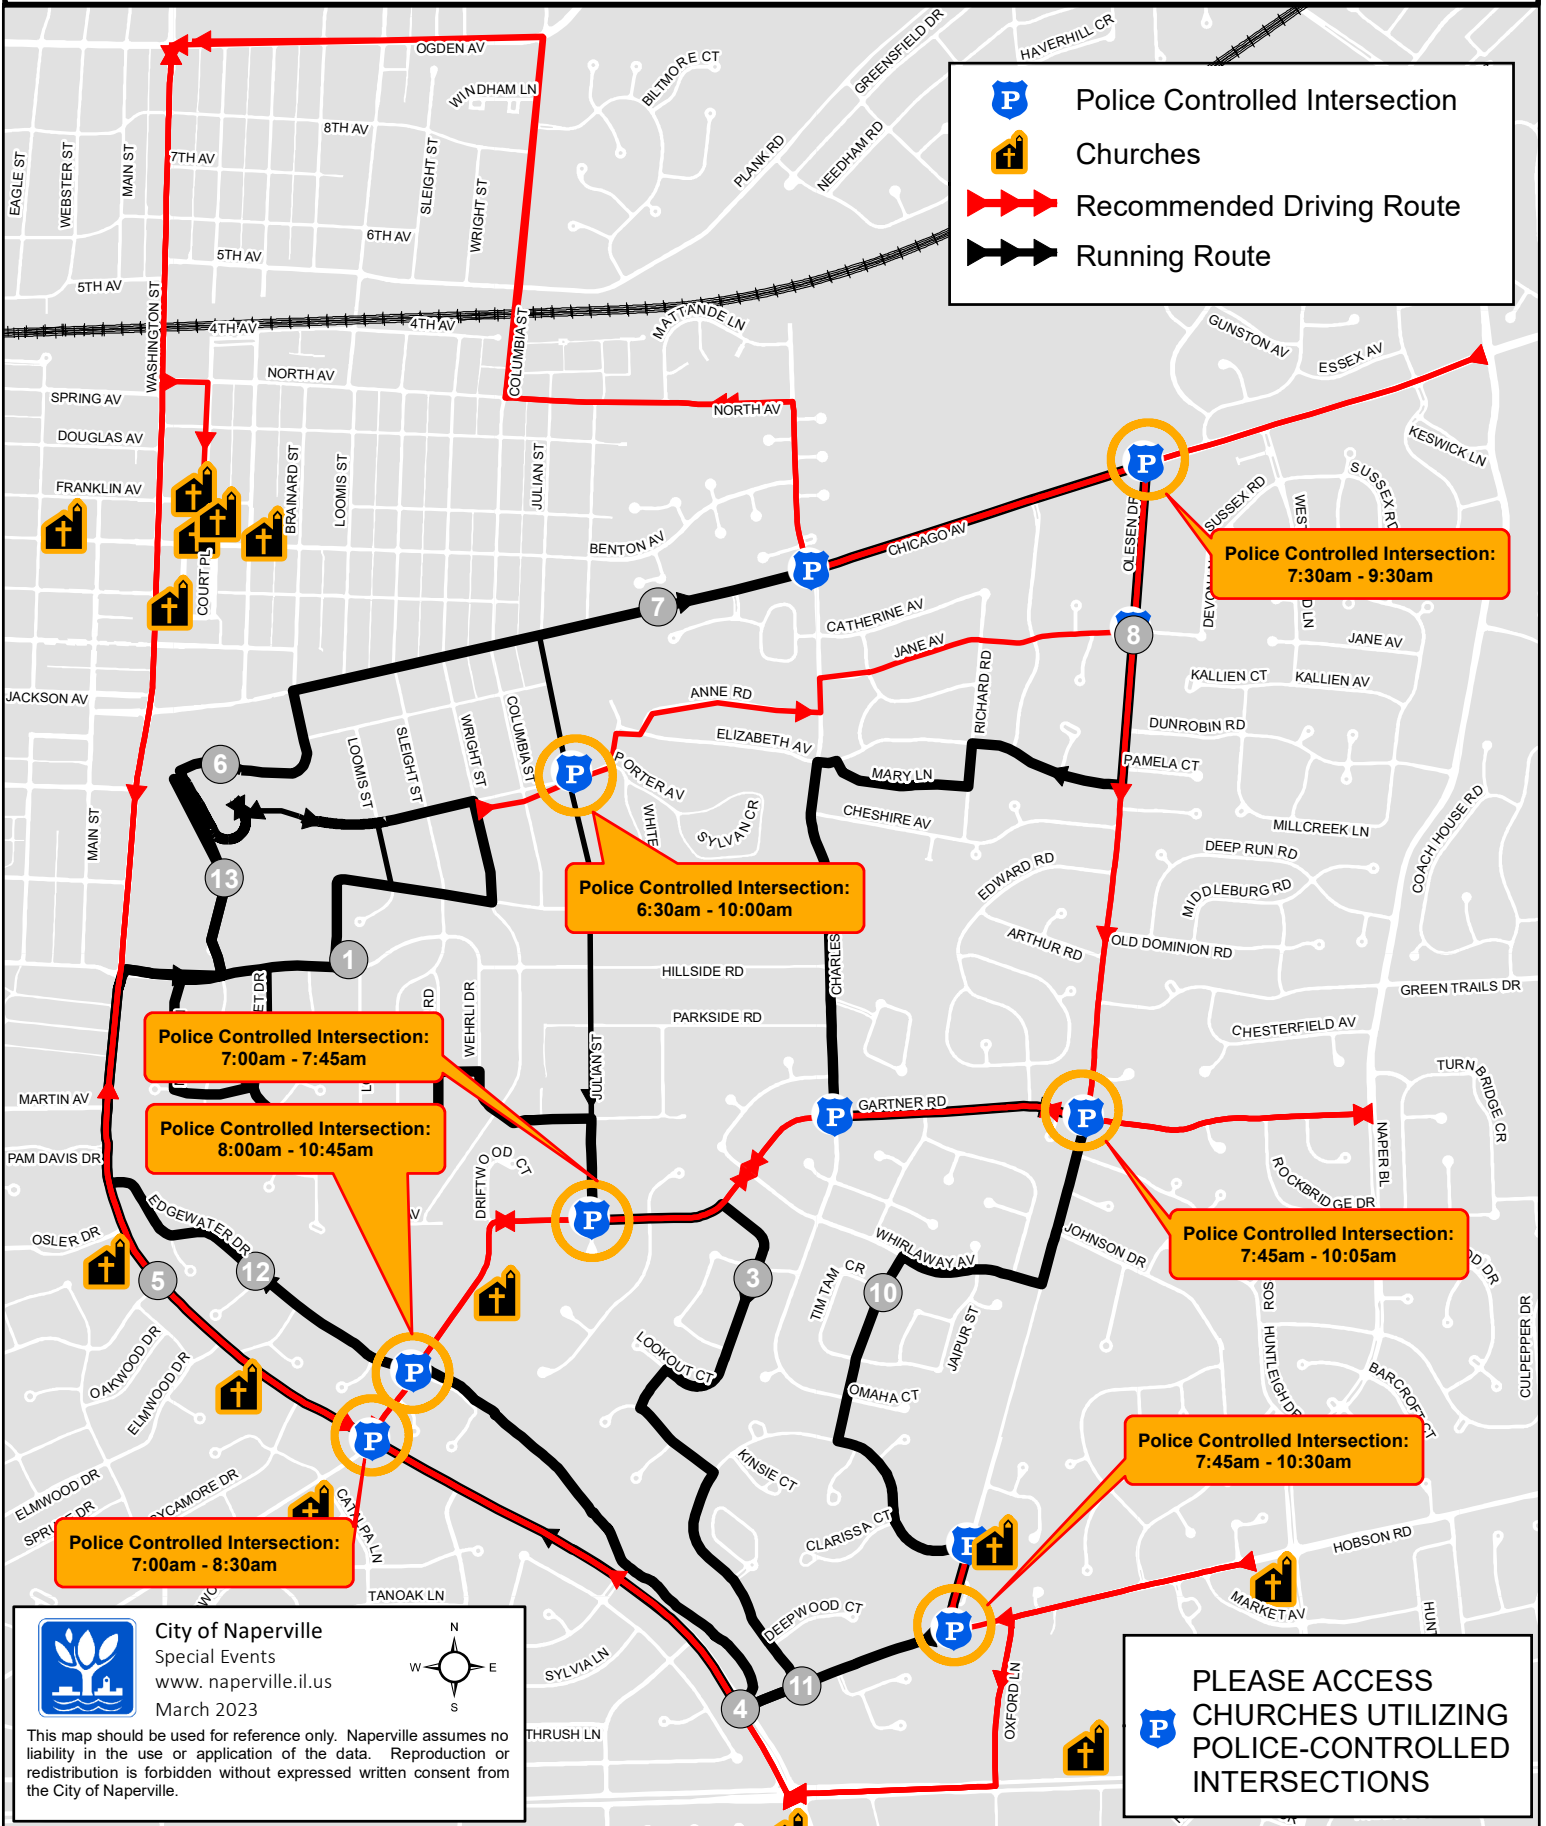

Naperville Women's Half Marathon & 5K

Naperville Women's Half-Marathon and 5K - April 23, 2023 CHURCH DETOUR ROUTE MAP

- Police Controlled Intersection
- Churches
- Recommended Driving Route
- Running Route

**Police Controlled Intersection:
7:30am - 9:30am**

**Police Controlled Intersection:
6:30am - 10:00am**

**Police Controlled Intersection:
7:00am - 7:45am**

**Police Controlled Intersection:
8:00am - 10:45am**

**Police Controlled Intersection:
7:45am - 10:05am**

**Police Controlled Intersection:
7:00am - 8:30am**

**Police Controlled Intersection:
7:45am - 10:30am**

City of Naperville
Special Events
www.naperville.il.us
March 2023

**PLEASE ACCESS
CHURCHES UTILIZING
POLICE-CONTROLLED
INTERSECTIONS**