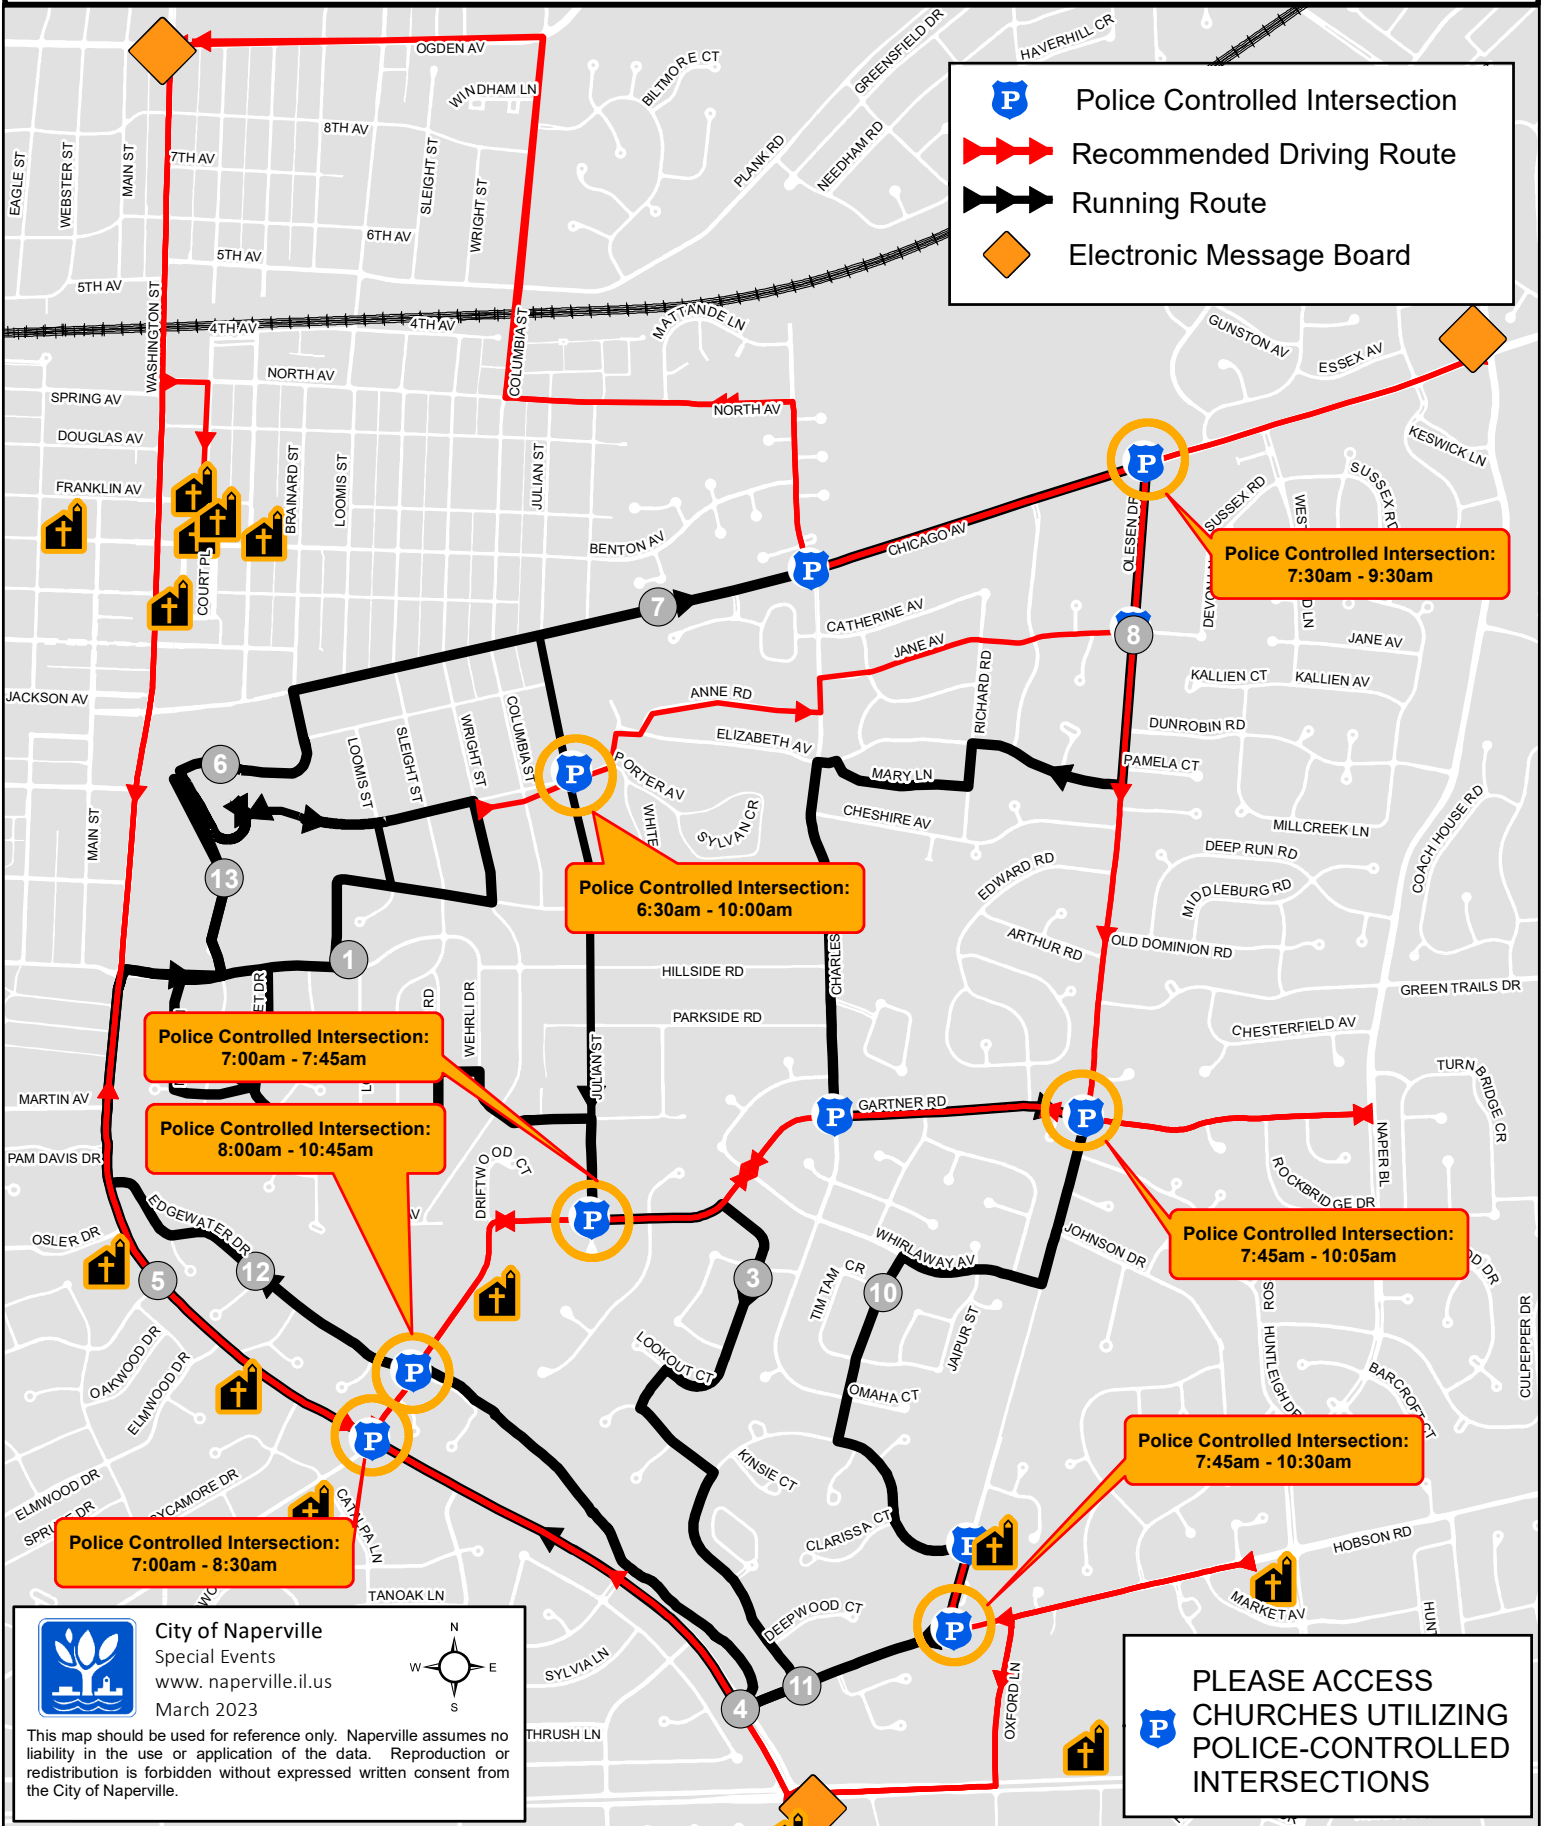

Naperville Women's Half Marathon & 5K

Naperville Women's Half-Marathon and 5K - April 23, 2023 DETOUR ROUTE MAP

- Police Controlled Intersection
- Recommended Driving Route
- Running Route
- Electronic Message Board

**Police Controlled Intersection:
6:30am - 10:00am**

**Police Controlled Intersection:
7:00am - 7:45am**

**Police Controlled Intersection:
8:00am - 10:45am**

**Police Controlled Intersection:
7:00am - 8:30am**

**Police Controlled Intersection:
7:30am - 9:30am**

**Police Controlled Intersection:
7:45am - 10:05am**

**Police Controlled Intersection:
7:45am - 10:30am**

City of Naperville
Special Events
www.naperville.il.us
March 2023

**PLEASE ACCESS
CHURCHES UTILIZING
POLICE-CONTROLLED
INTERSECTIONS**