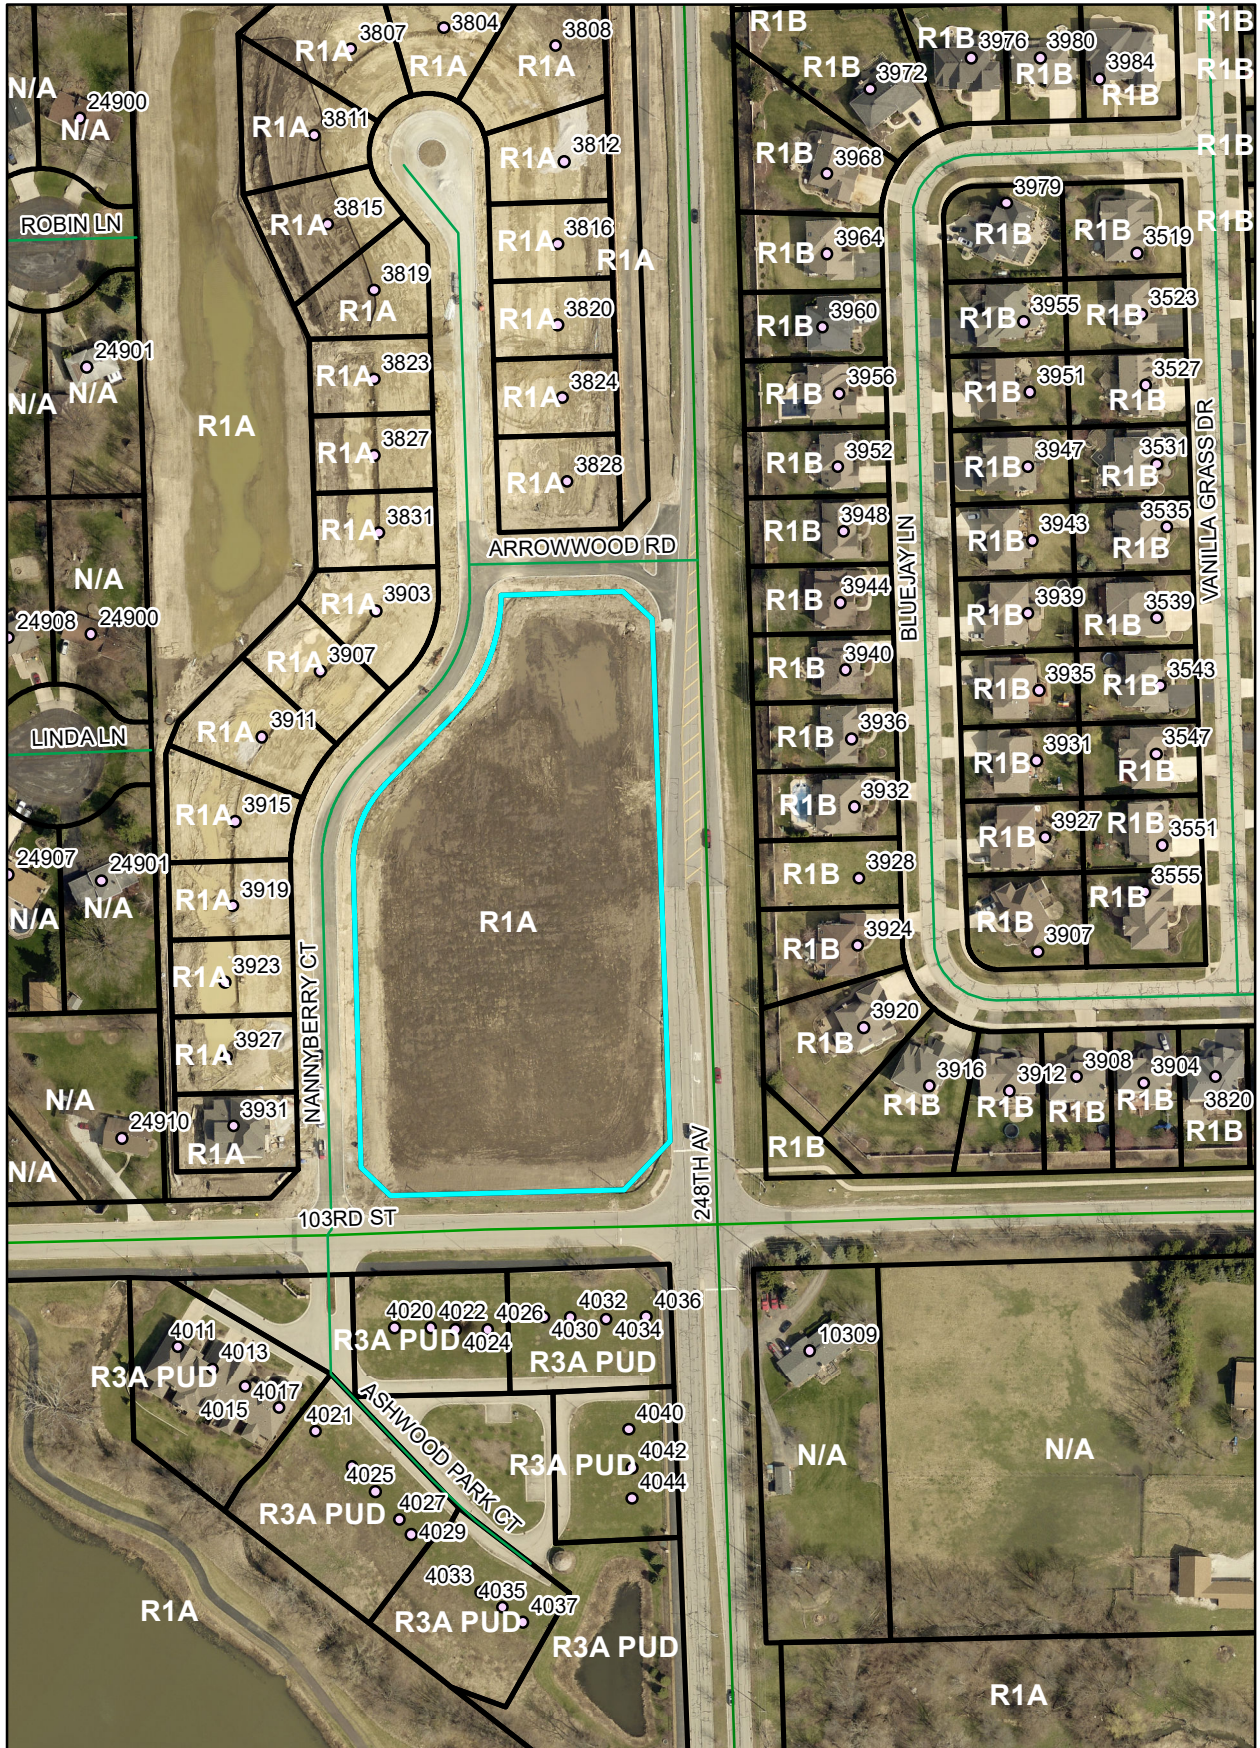

# Location Map of Ashwood Heights Unit 2

0 0.025 0.05 0.1 Miles

N