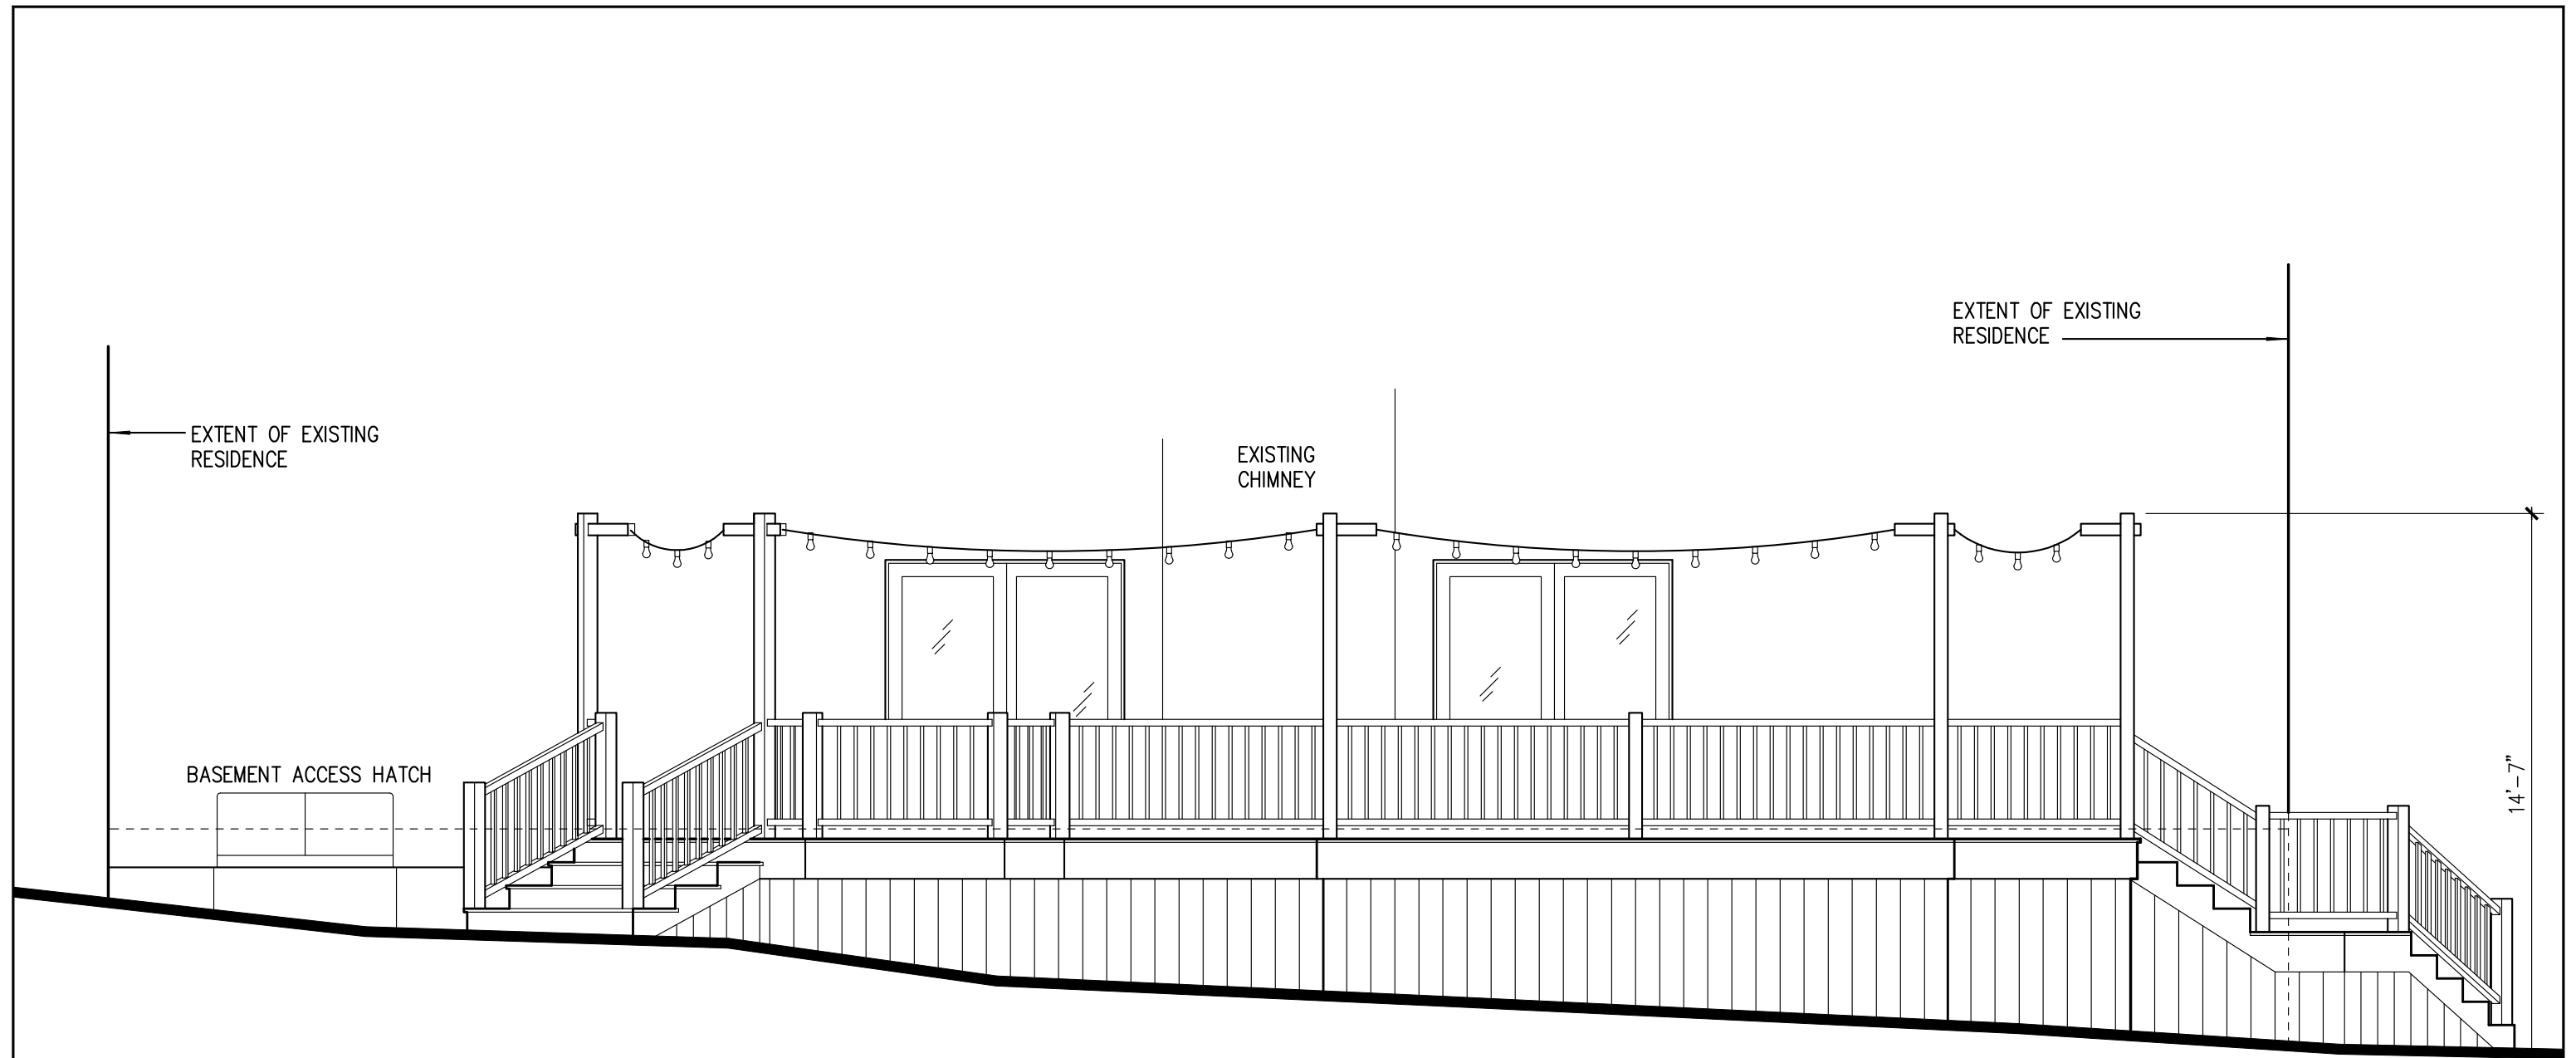

## Proposed Deck Plan

SCALE 1/4"=1'-0"

**RENOVATION  
CREATIONS, LLC**

11s516 McGrath Lane, Naperville, IL 60564

*The Pemberton Residence*

2255 Lotus Court, Naperville, IL 60565

## Proposed Deck Elevation

SCALE 1/4"=1'-0"

**RENOVATION  
CREATIONS, LLC**

11s516 McGrath Lane, Naperville, IL 60564

*The Pemberton Residence*

2255 Lotus Court, Naperville, IL 60565