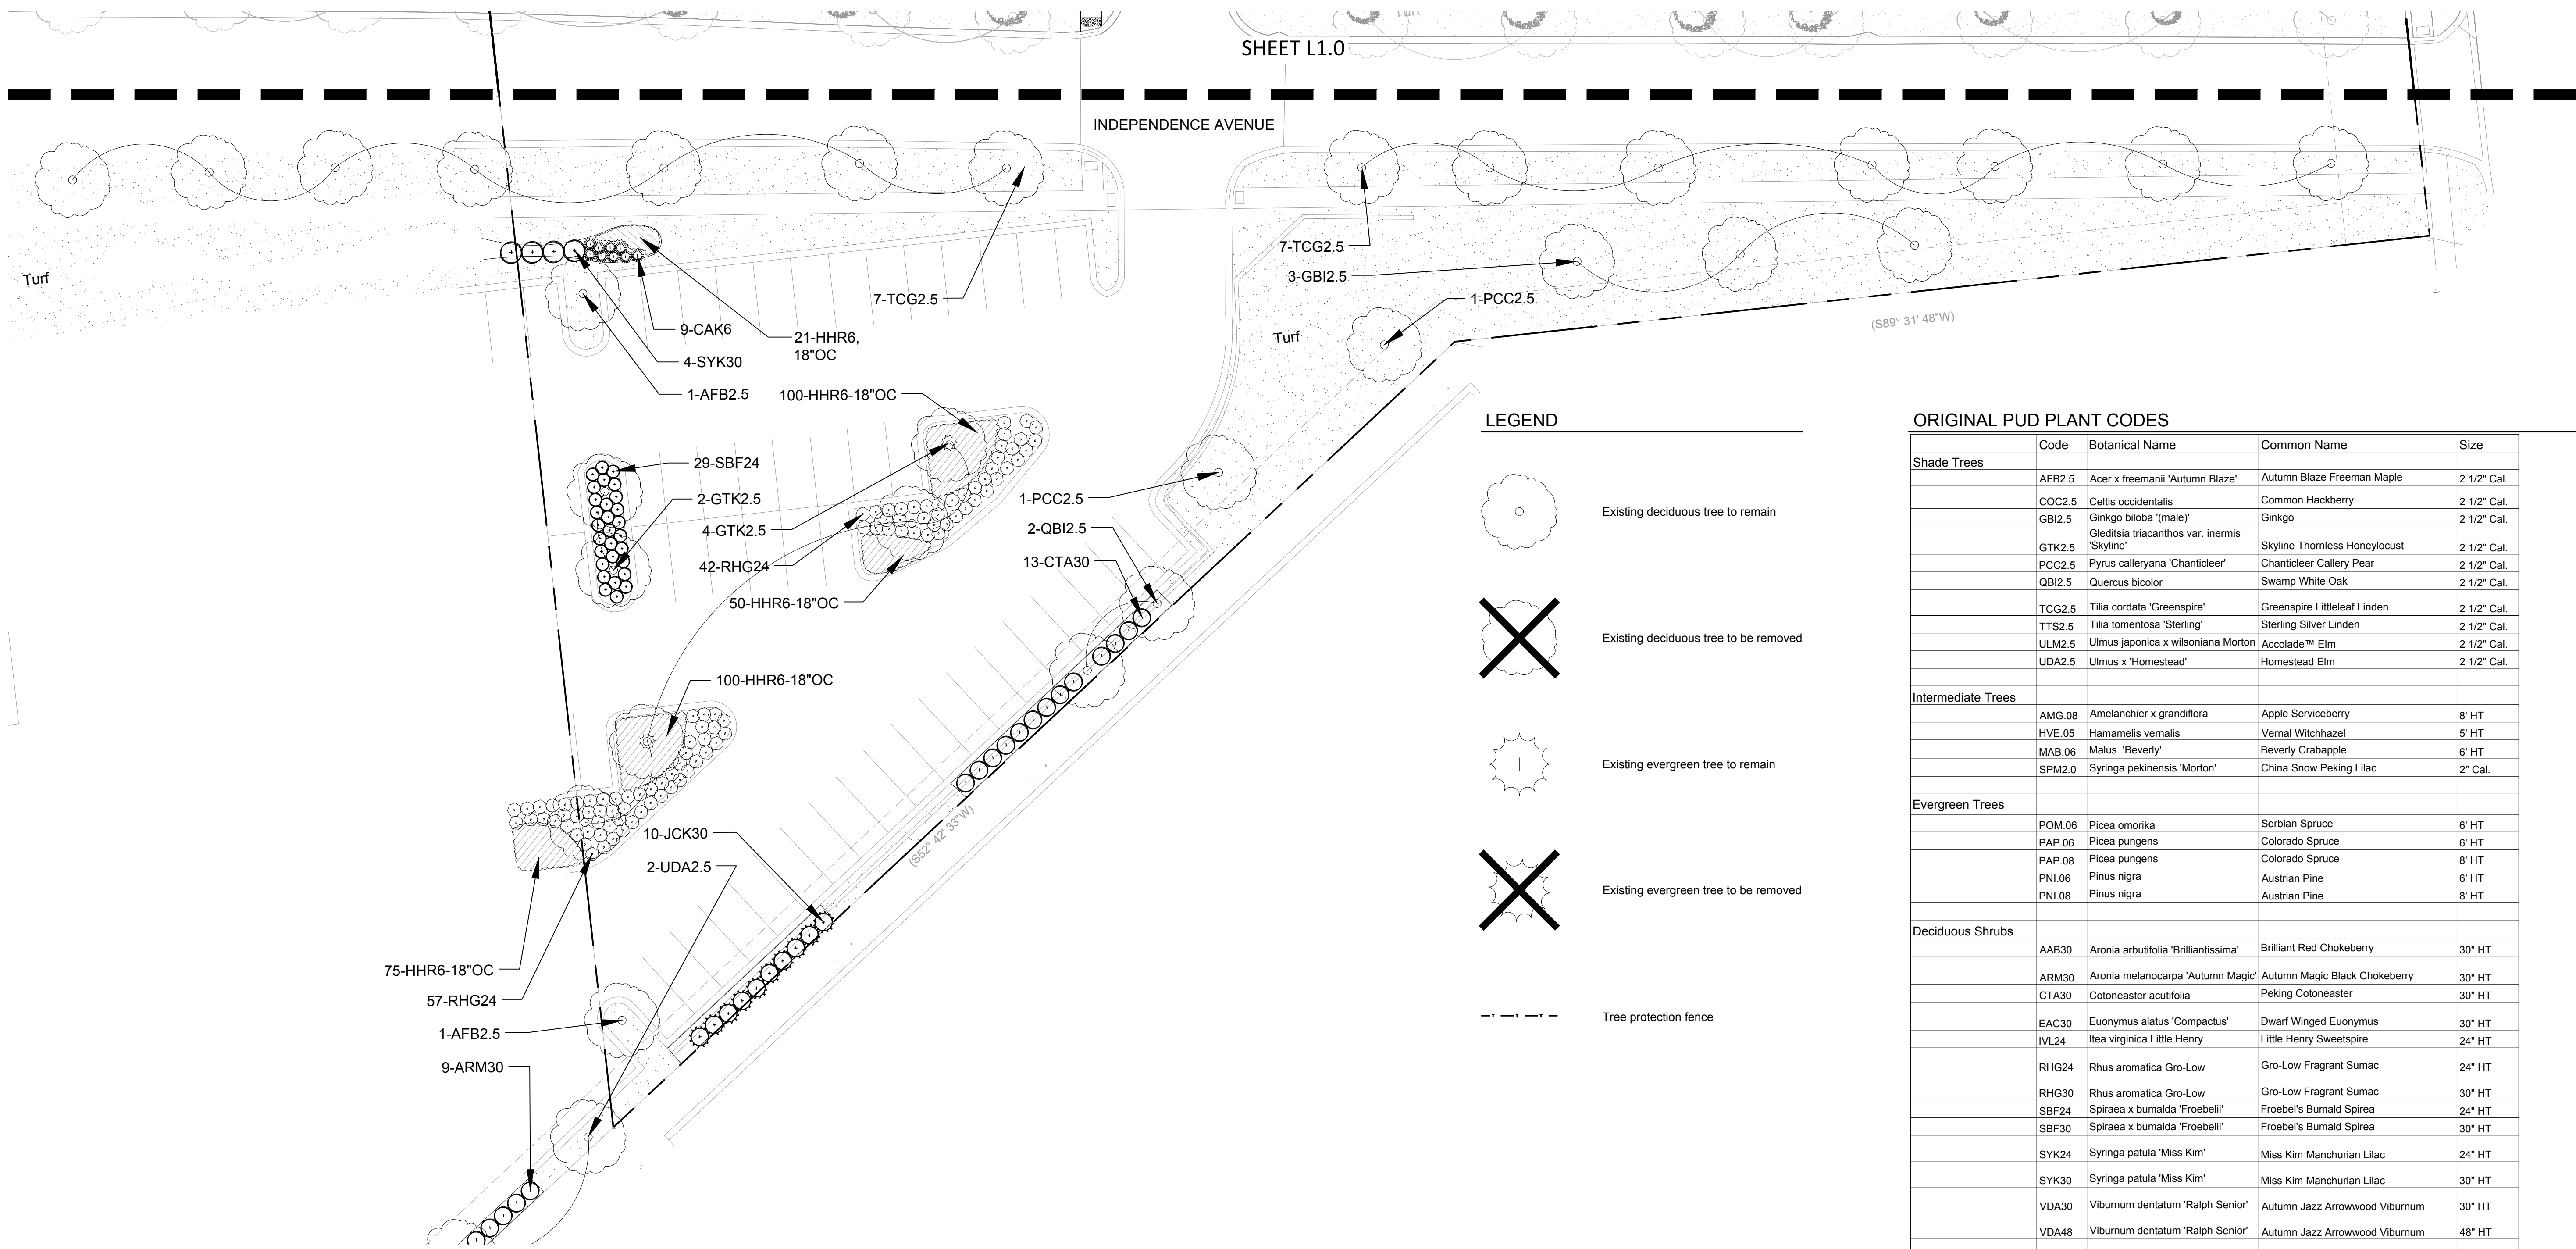

**LEGEND**

-  Existing deciduous tree to remain
-  Existing deciduous tree to be removed
-  Existing evergreen tree to remain
-  Existing evergreen tree to be removed
-  Tree protection fence

ISSUED  
December 22, 2023  
REVISIONS

No	Date	Issue
1	1/5/2024	REVISED PER CITY COMMENTS
2	3/13/2024	REVISED PER CITY COMMENTS

CHECKED BY  
DAF

DRAWN BY  
BAM

SHEET TITLE  
**Tree Protection and Removals Plan**

SCALE: 1" = 20'

NORTH

SHEET NUMBER  
**L1.0**

Turf

LEGEND

-  Existing deciduous tree to remain
-  Existing deciduous tree to be removed
-  Existing evergreen tree to remain
-  Existing evergreen tree to be removed
-  Tree protection fence

ORIGINAL PUD PLANT CODES

SHEET TITLE  
**Tree Protection and Removals Plan**

SCALE: 1" = 20' SCALE IN FEET

NORTH SHEET NUMBER

NOTE: SIZES SHOWN ON PLAN ARE ORIGINAL PLANTED SIZE, NOT CURRENT

PREPARED FOR  
**Capital Healthcare Properties LLC**