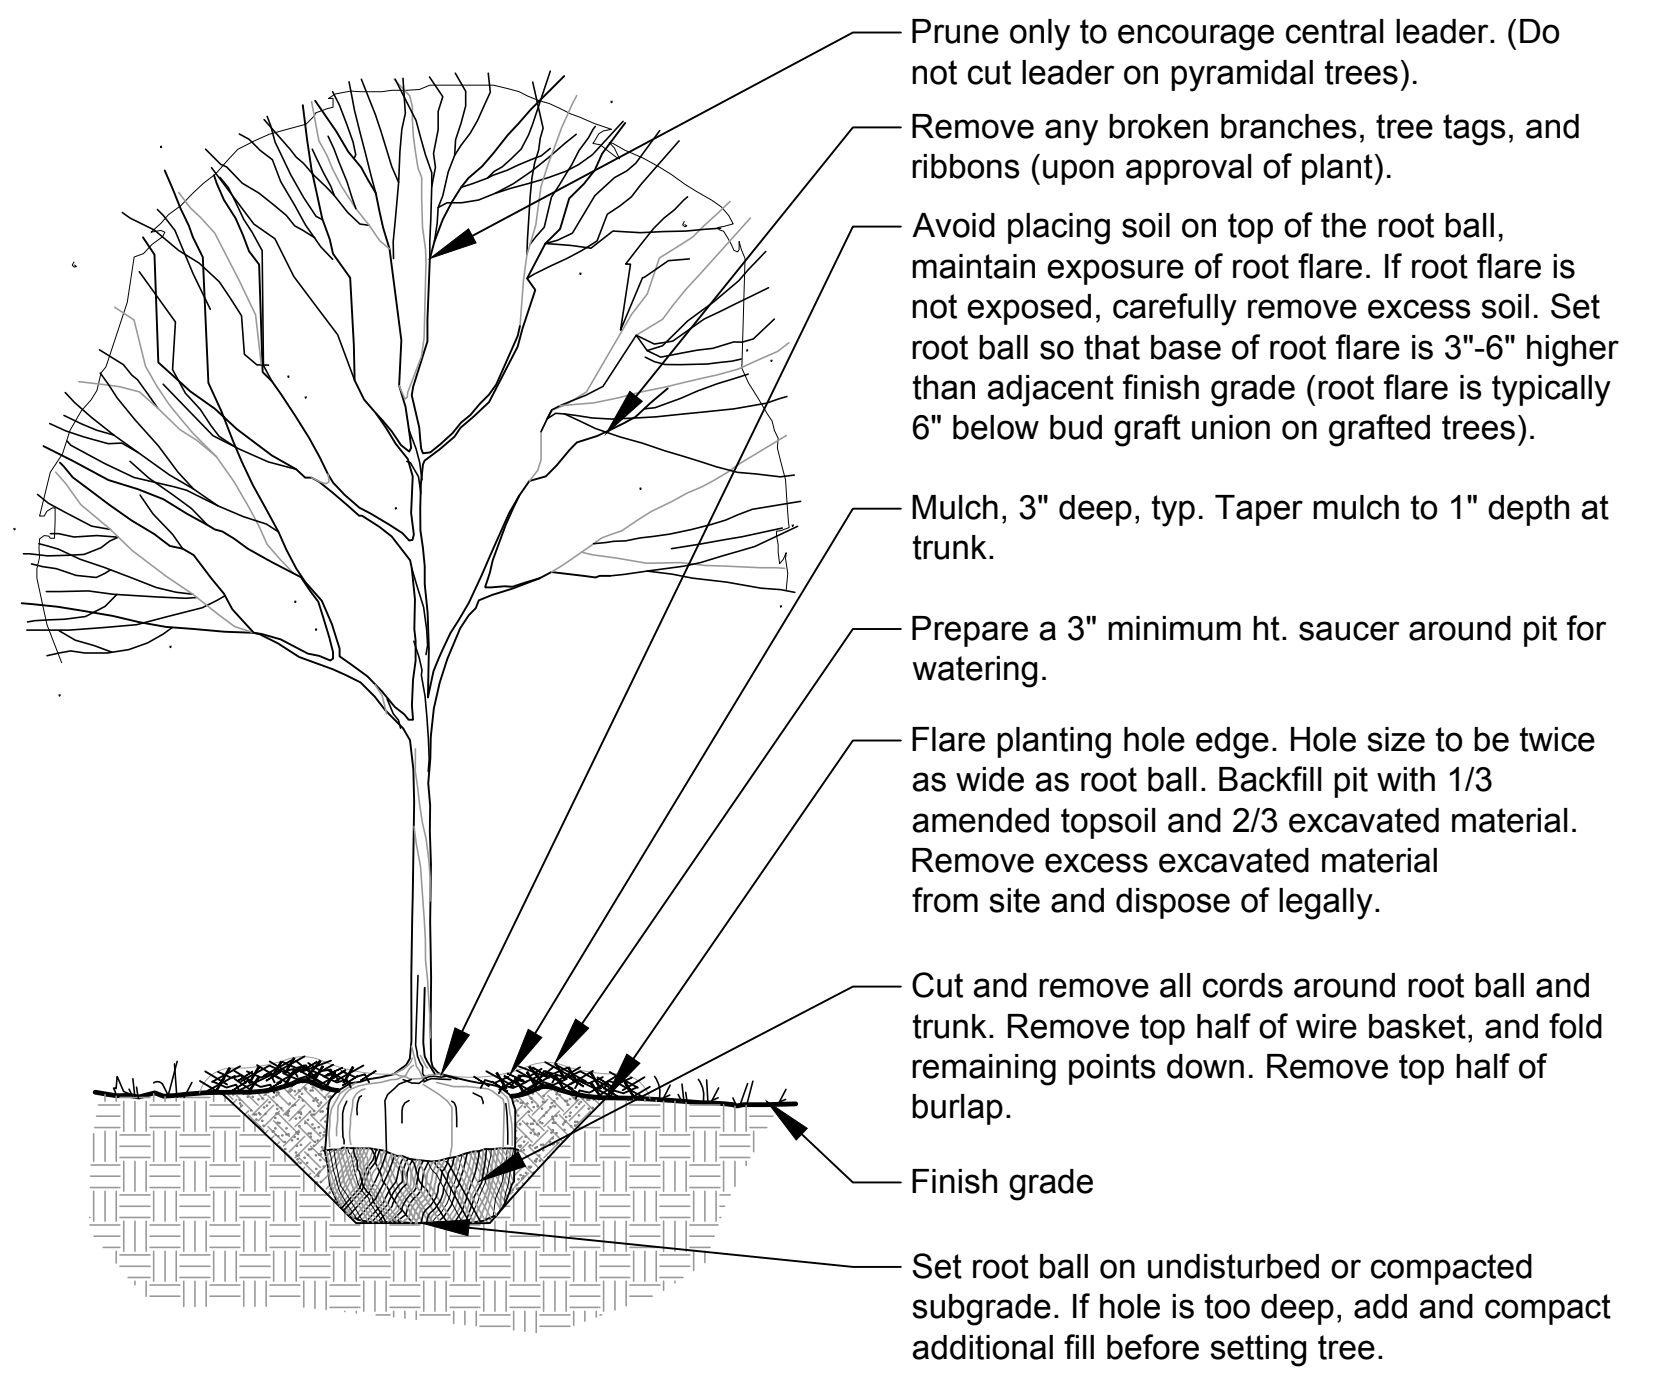

CHECKED BY  
DAF

DRAWN BY  
BAM

SHEET TITLE  
**Landscape Plan**

SCALE: 1" = 20' SCALE IN FEET

0' 10' 20' 60'

NORTH

SHEET NUMBER  
**L1.2**

©2022 Hitchcock Design Group

**1 Deciduous Tree Planting**  
Scale: 1/2" = 1'-0"

**2 Ornamental Tree Planting**  
Scale: 1/2" = 1'-0"

**3 Shrub Planting**  
Scale: 1/2" = 1'-0"

**4 Perennial Planting**  
Scale: 1/2" = 1'-0"

**5 PLANTING BED EDGE**  
Scale: 3" = 1'-0"