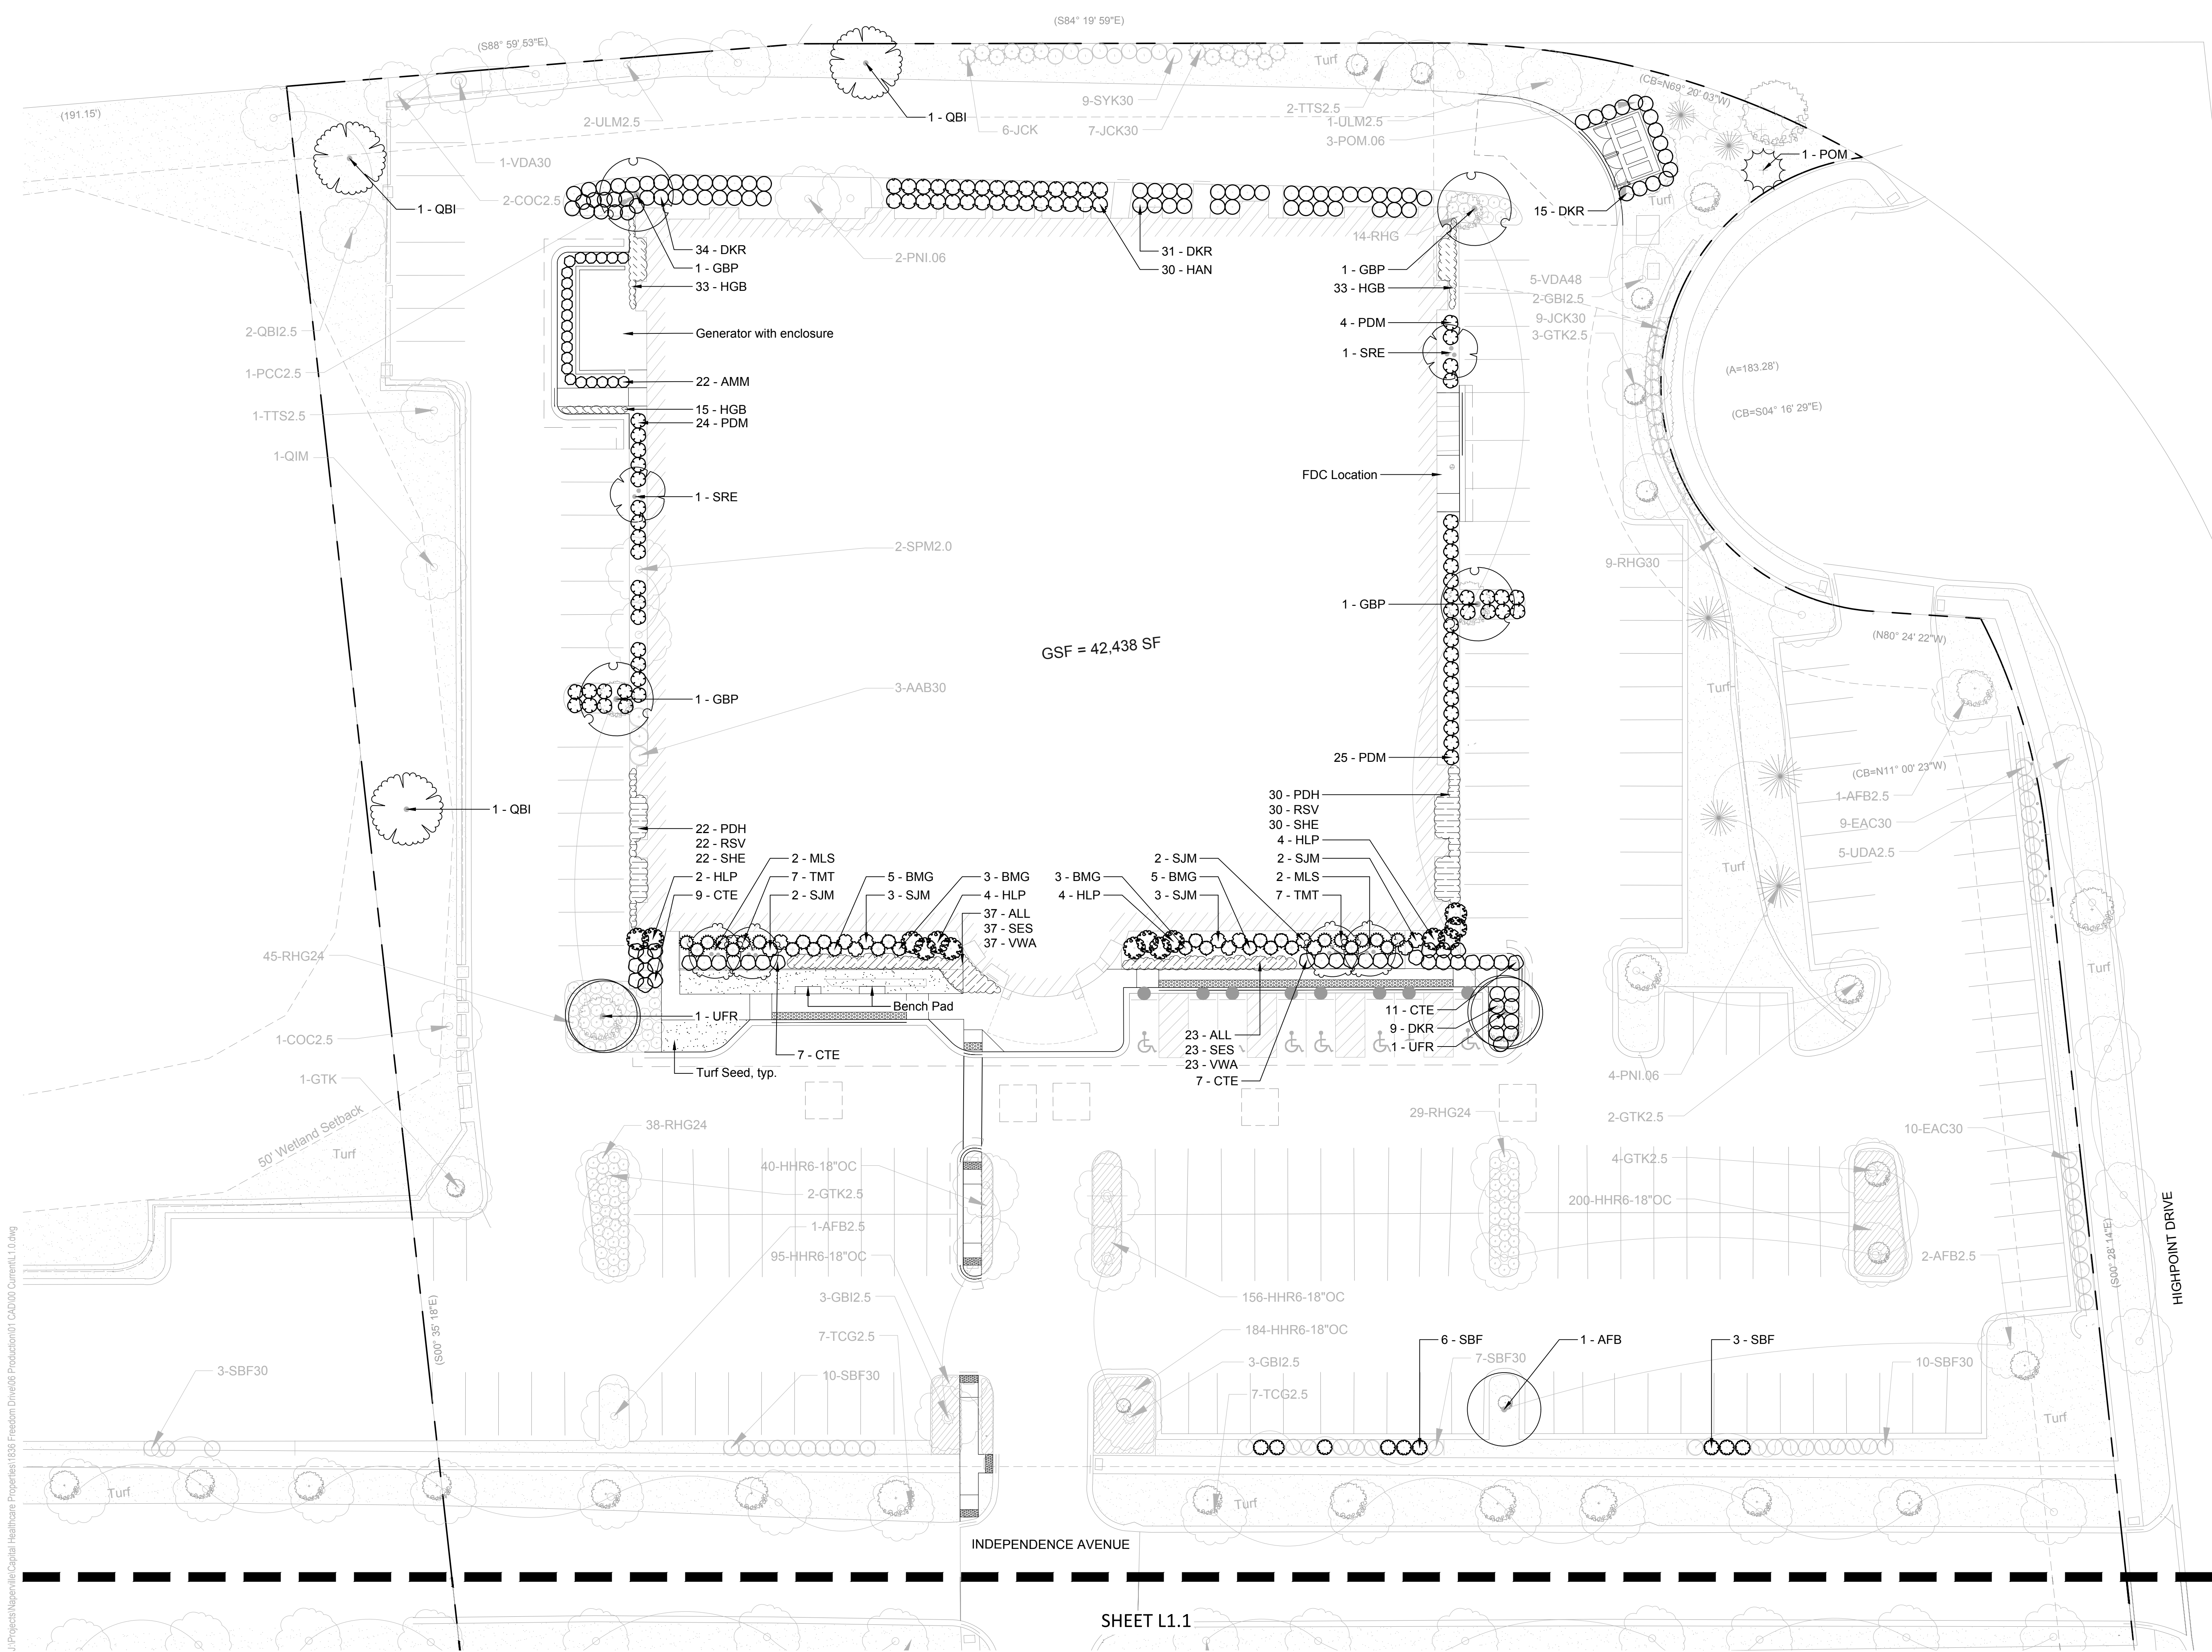

PREPARED FOR
Capital Healthcare Properties LLC

225 W. Hubbard Street, Suite 401,
Chicago, IL 60654

PROJECT
1836 Freedom Drive

Naperville, IL 60563

GSF = 42,438 SF

ISSUED
December 22, 2023

No	Date	Issue
1	1/5/2024	REVISED PER CITY COMMENTS
2	3/13/2024	REVISED PER CITY COMMENTS

CHECKED BY
DAF

DRAWN BY
BAM

SHEET TITLE
Landscape Plan

SCALE: 1" = 20' SCALE IN FEET

0' 10' 20' 60'

NORTH

SHEET NUMBER
L1.2

©2022 Hitchcock Design Group