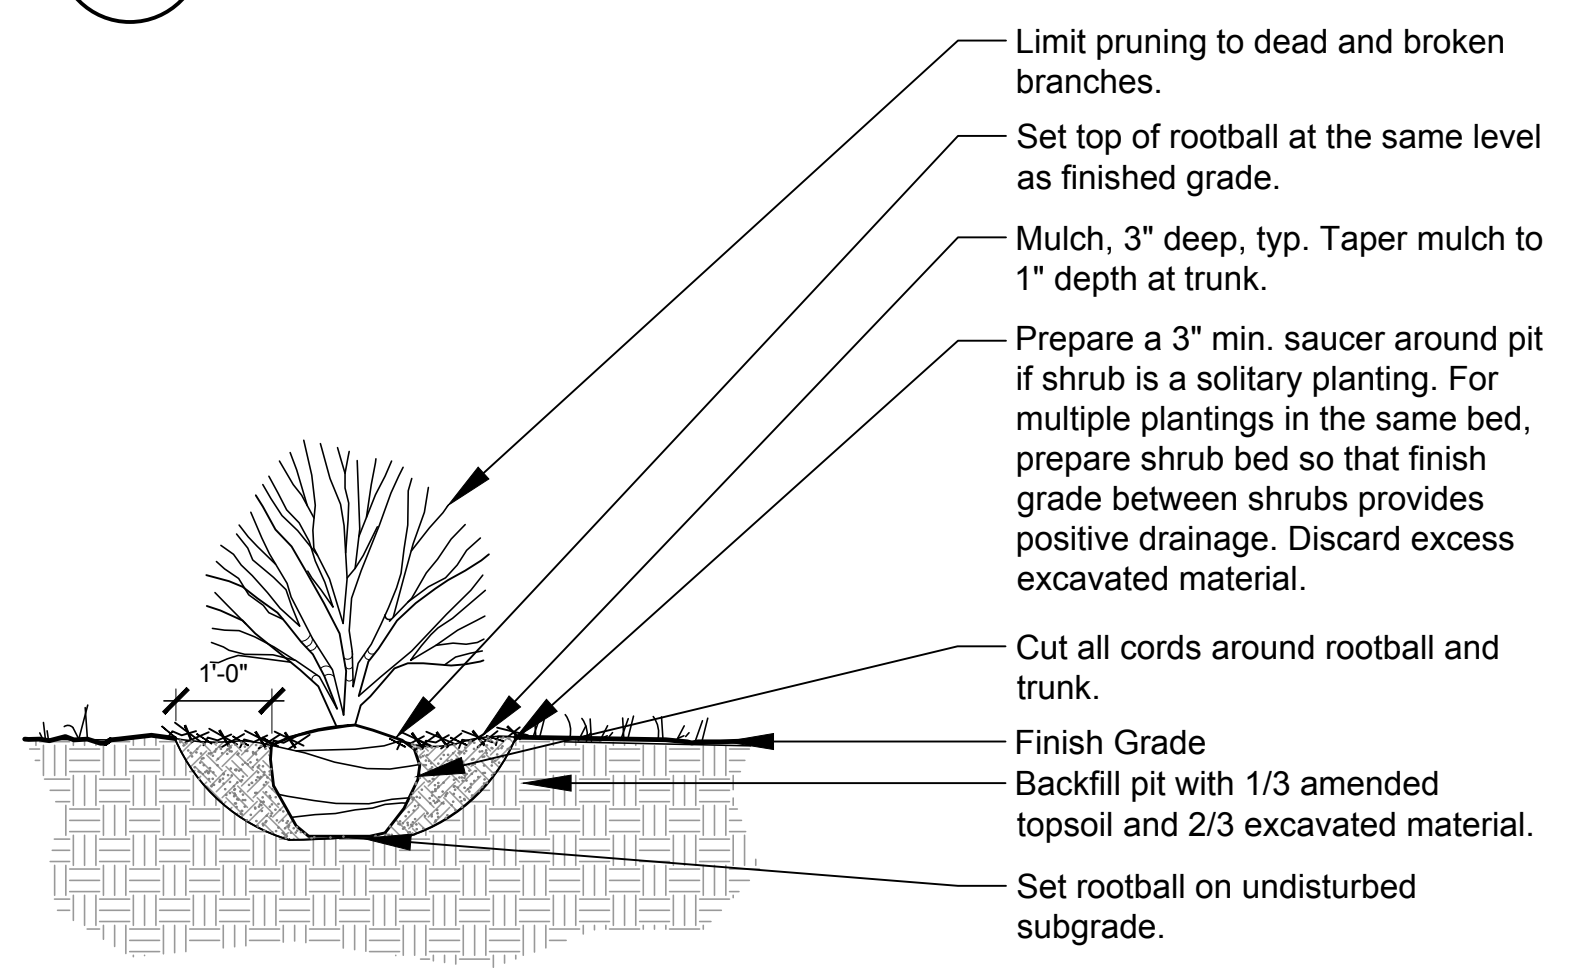

CHECKED BY  
DAF

DRAWN BY  
BAM

SHEET TITLE  
**Landscape Plan**

SCALE: 1" = 20' SCALE IN FEET

0' 10' 20' 60'

NORTH

SHEET NUMBER  
**L1.2**

©2022 Hitchcock Design Group

**1 Deciduous Tree Planting**  
Scale: 1/2" = 1'-0"

**2 Ornamental Tree Planting**  
Scale: 1/2" = 1'-0"

**3 Shrub Planting**  
Scale: 1/2" = 1'-0"

**4 Perennial Planting**  
Scale: 1/2" = 1'-0"

**5 PLANTING BED EDGE**  
Scale: 3" = 1'-0"