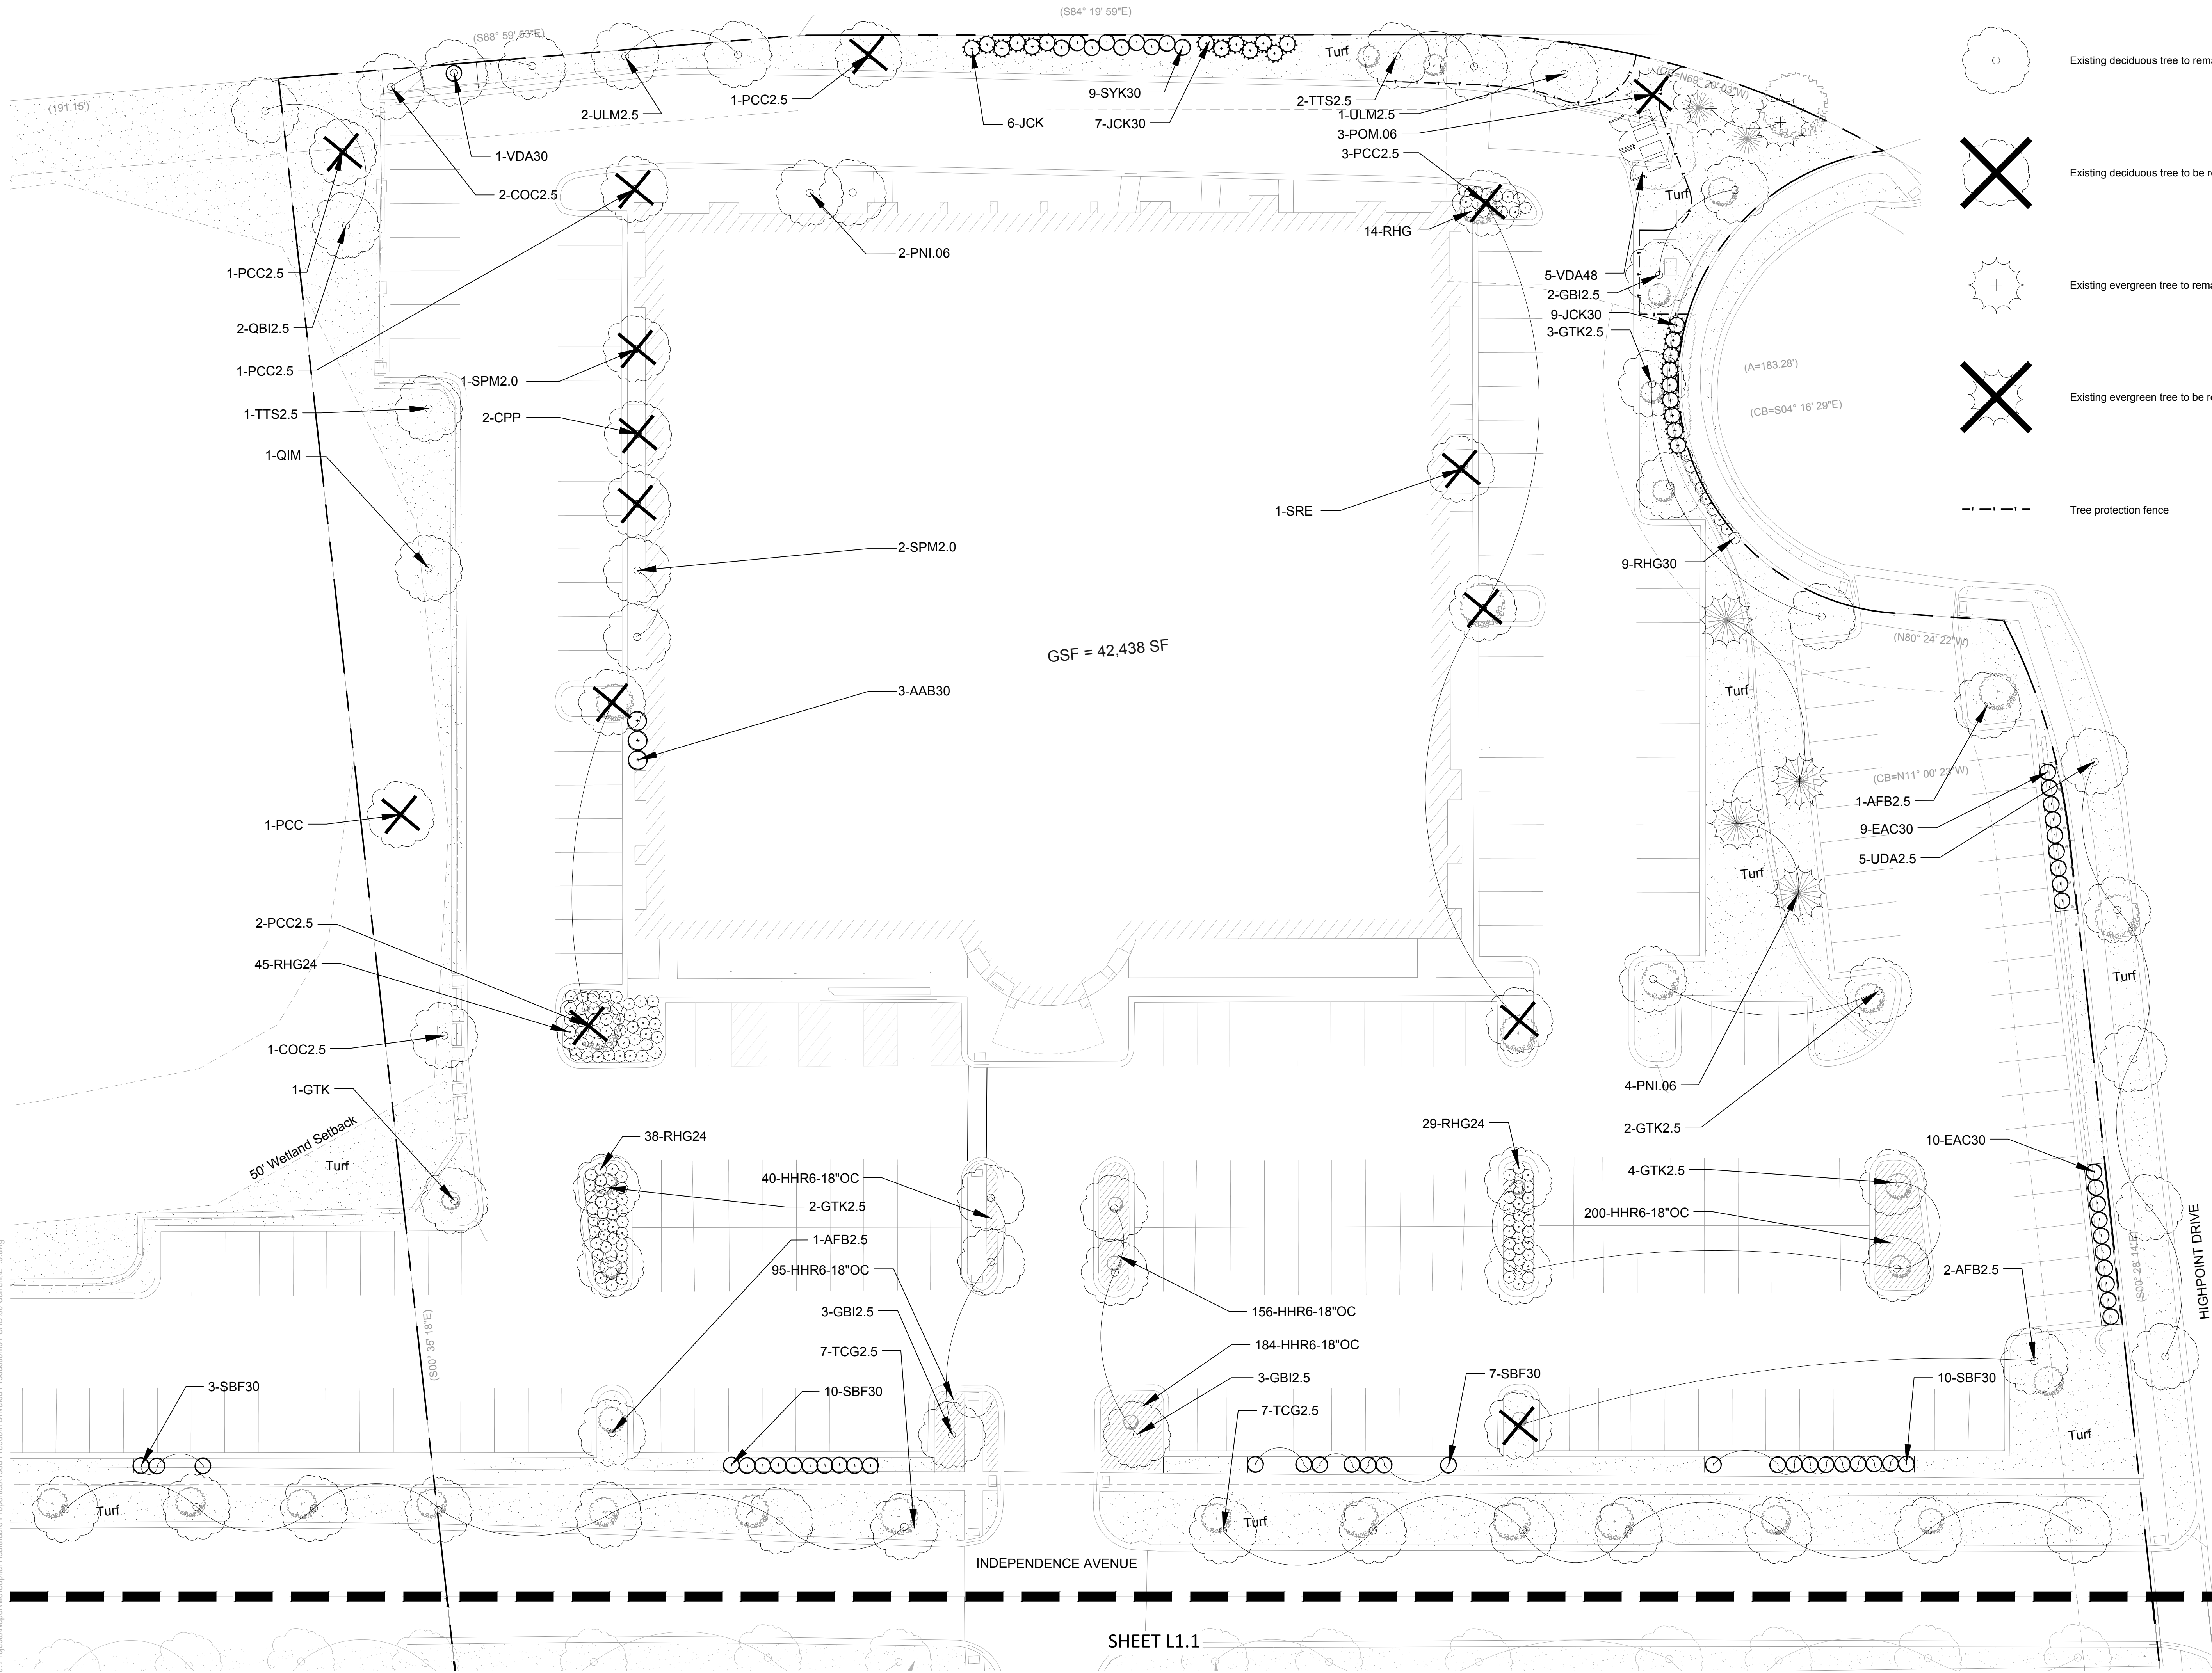

**LEGEND**

-  Existing deciduous tree to remain
-  Existing deciduous tree to be removed
-  Existing evergreen tree to remain
-  Existing evergreen tree to be removed
-  Tree protection fence

ISSUED  
December 22, 2023  
REVISIONS

No	Date	Issue
1	1/5/2024	REVISED PER CITY COMMENTS
2	3/13/2024	REVISED PER CITY COMMENTS

CHECKED BY  
DAF

DRAWN BY  
BAM

SHEET TITLE  
**Tree Protection and Removals Plan**

SCALE: 1" = 20'

NORTH

SHEET NUMBER  
**L1.0**

Turf

LEGEND

-  Existing deciduous tree to remain
-  Existing deciduous tree to be removed
-  Existing evergreen tree to remain
-  Existing evergreen tree to be removed
-  Tree protection fence

ORIGINAL PUD PLANT CODES

SHEET TITLE  
**Tree Protection and Removals Plan**

SCALE: 1" = 20' SCALE IN FEET

NORTH SHEET NUMBER

NOTE: SIZES SHOWN ON PLAN ARE ORIGINAL PLANTED SIZE, NOT CURRENT

PREPARED FOR  
**Capital Healthcare Properties LLC**