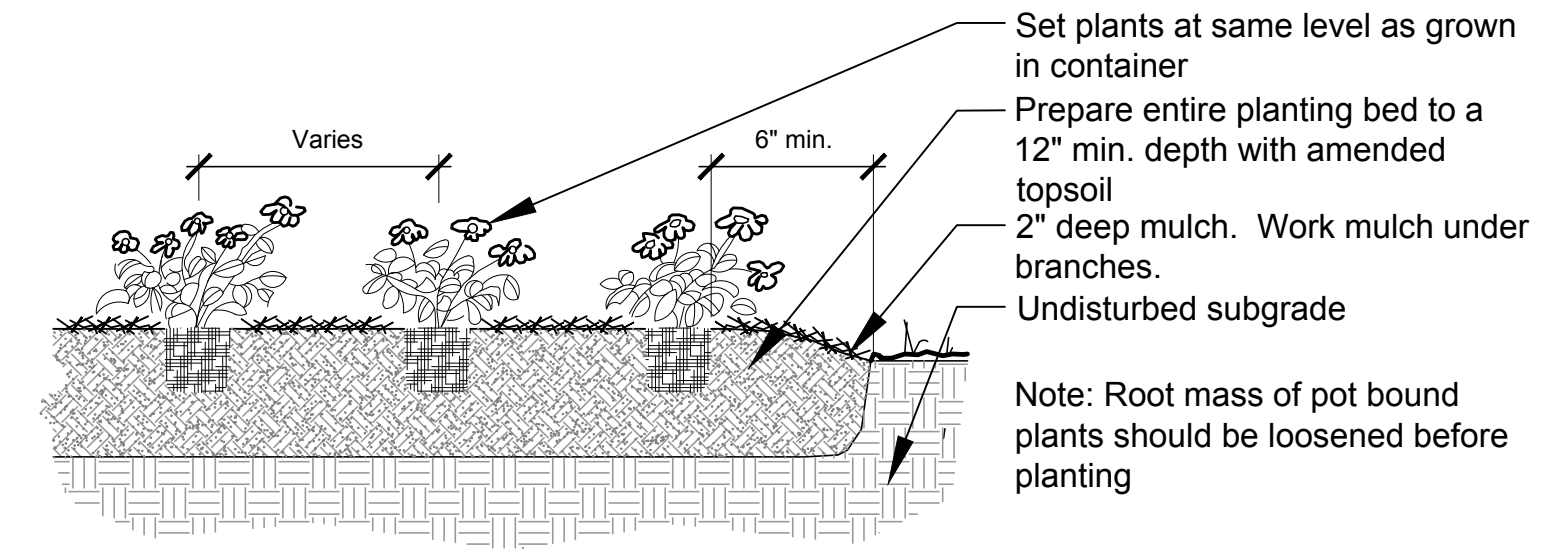

CHECKED BY  
DAF

DRAWN BY  
BAM

SHEET TITLE  
**Landscape Plan**

SCALE: 1" = 20' SCALE IN FEET

0' 10' 20' 60'

NORTH

SHEET NUMBER  
**L1.2**

©2022 Hitchcock Design Group

**1 Deciduous Tree Planting**  
Scale: 1/2" = 1'-0"

**2 Ornamental Tree Planting**  
Scale: 1/2" = 1'-0"

**3 Shrub Planting**  
Scale: 1/2" = 1'-0"

**4 Perennial Planting**  
Scale: 1/2" = 1'-0"

**5 PLANTING BED EDGE**  
Scale: 3" = 1'-0"