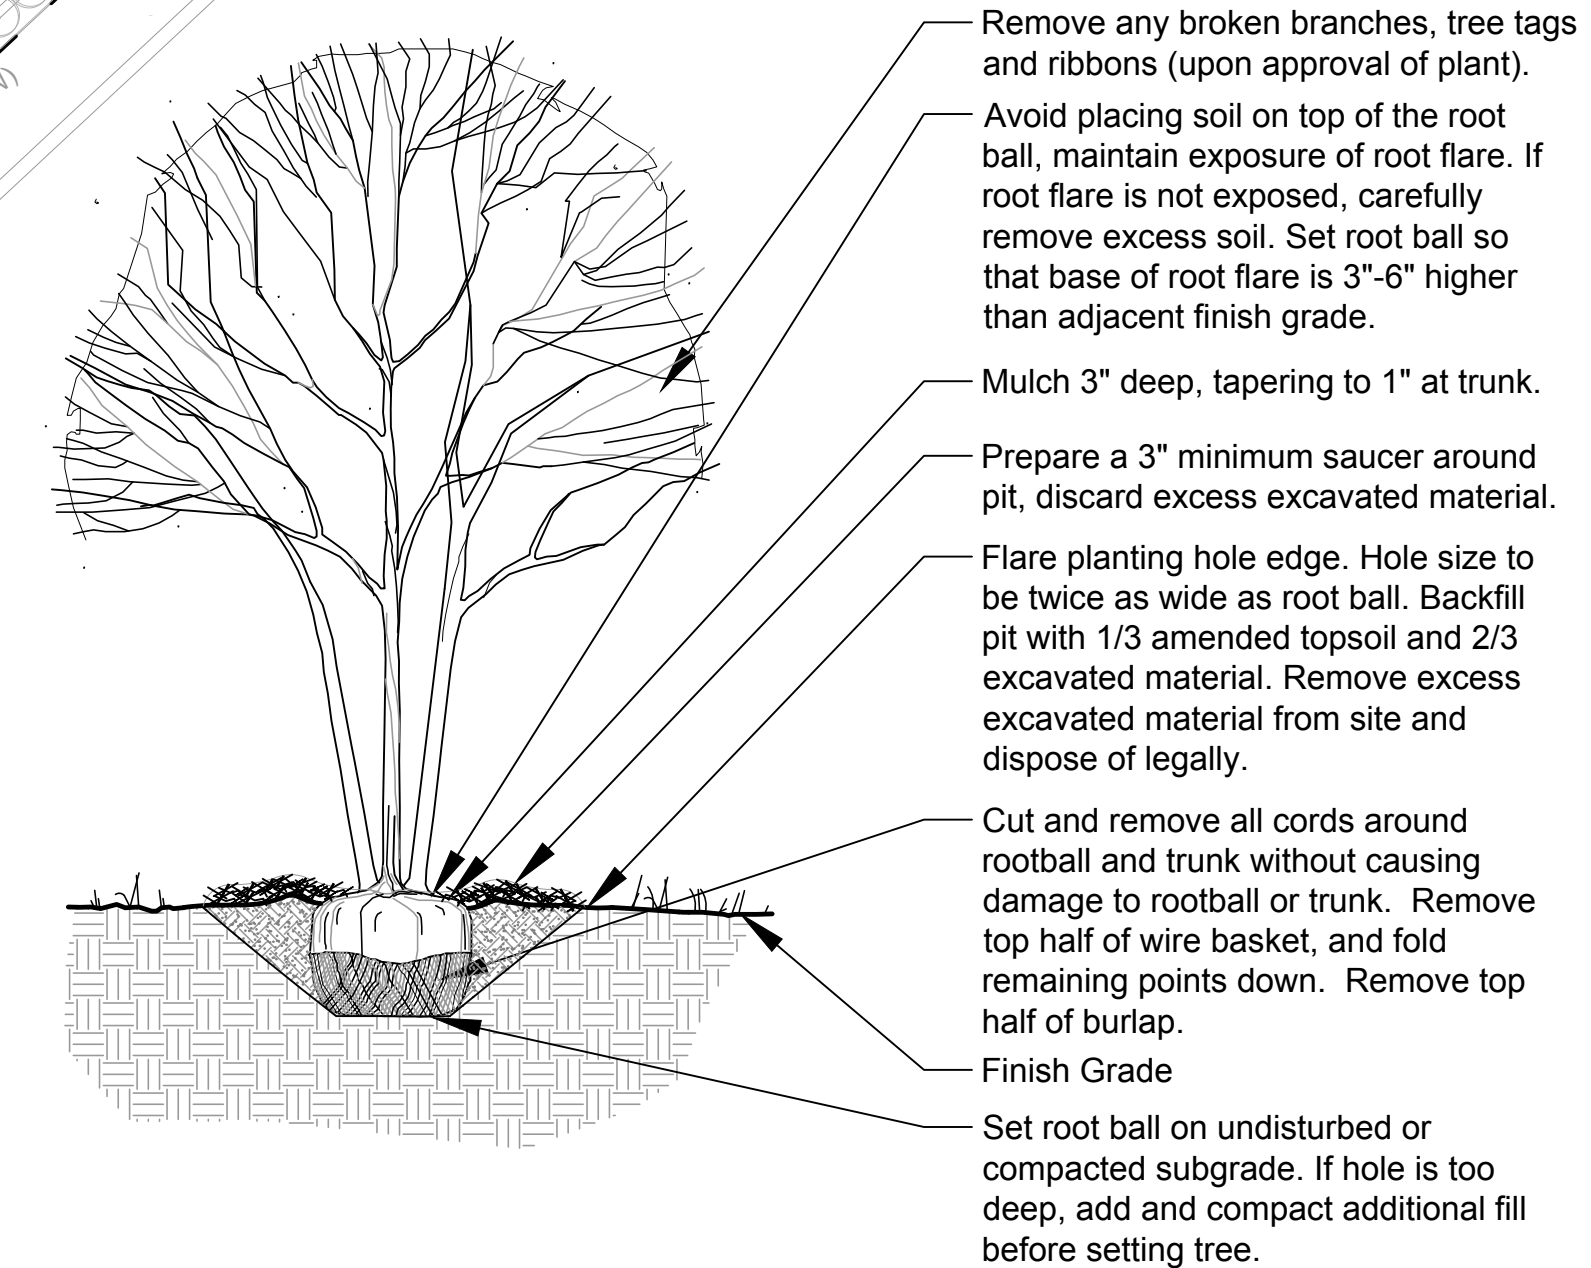

CHECKED BY  
DAF

DRAWN BY  
BAM

SHEET TITLE  
**Landscape Plan**

SCALE: 1" = 20' SCALE IN FEET

0' 10' 20' 60'

NORTH

SHEET NUMBER  
**L1.2**

©2022 Hitchcock Design Group

**1 Deciduous Tree Planting**  
Scale: 1/2" = 1'-0"

**2 Ornamental Tree Planting**  
Scale: 1/2" = 1'-0"

**3 Shrub Planting**  
Scale: 1/2" = 1'-0"

**4 Perennial Planting**  
Scale: 1/2" = 1'-0"

**5 PLANTING BED EDGE**  
Scale: 3" = 1'-0"