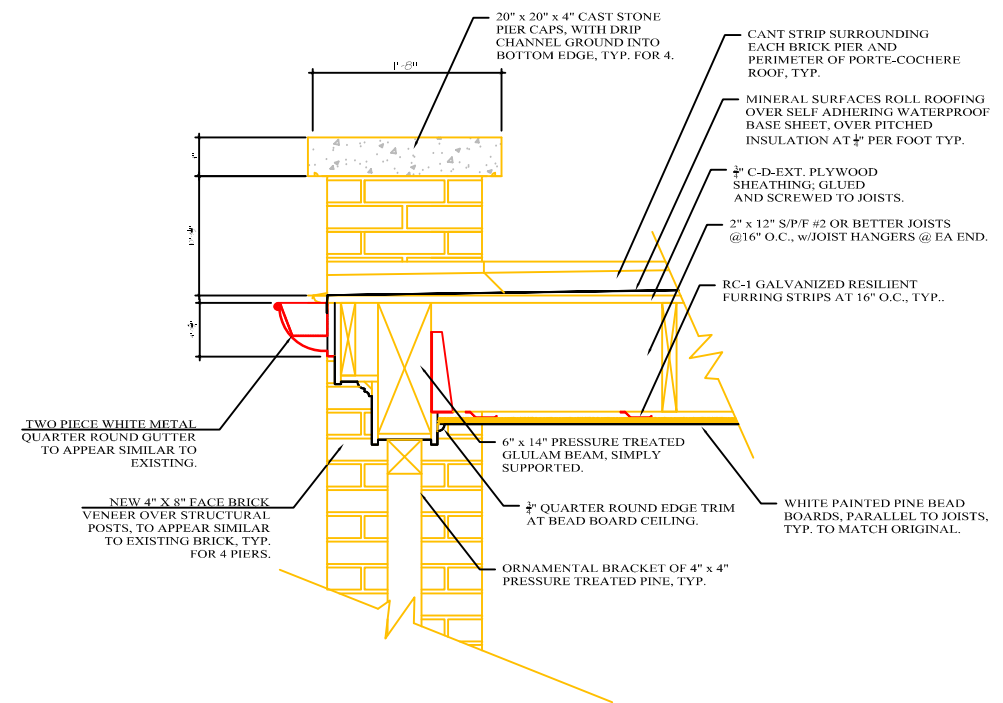

PARTIAL GROUND FLOOR PLAN

REFLECTED CEILING PLAN

BRACKET DETAILS

ROOF EDGE DETAIL

**NEW PORTE-COCHERE AT
6 NORTH COLUMBIA ST.
NAPERVILLE, IL 60540**

REV: 01/11/2021

REV: 12/21/2020

REV: 11/09/2016