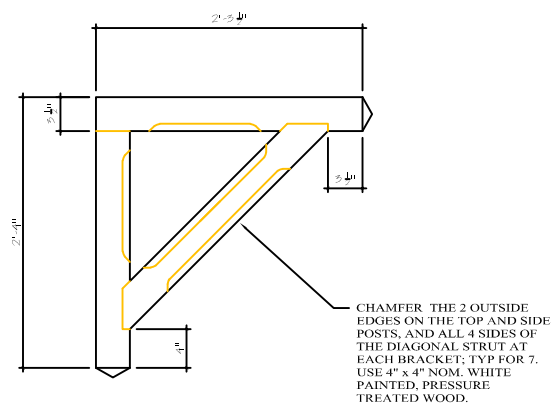

PARTIAL GROUND FLOOR PLAN

REFLECTED CEILING PLAN

BRACKET DETAILS

ROOF EDGE DETAIL

**NEW PORTE-COCHERE AT
6 NORTH COLUMBIA ST.
NAPERVILLE, IL 60540**

REV: 01/11/2021

REV: 12/21/2020

REV: 11/09/2016