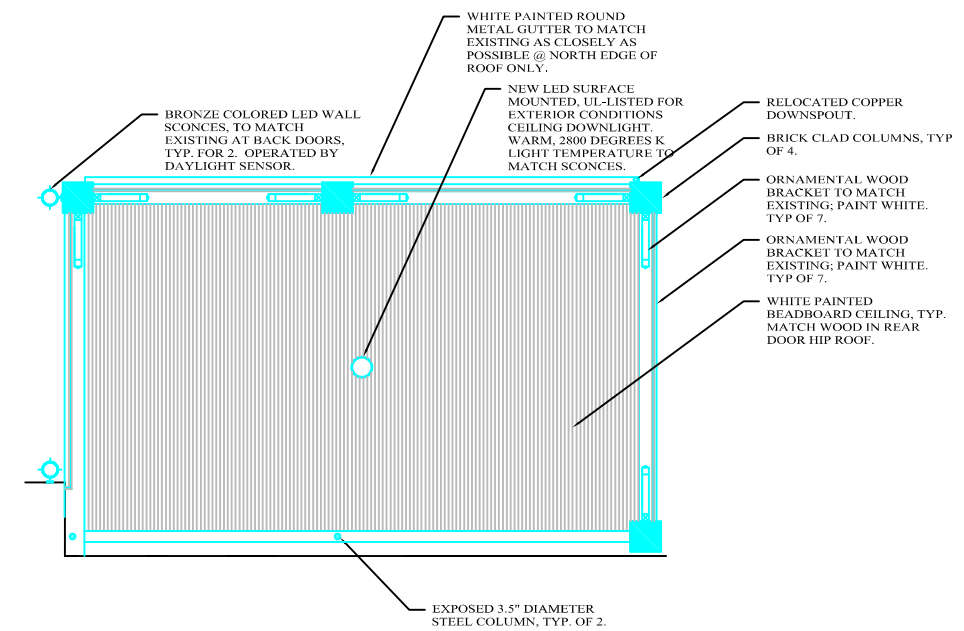

PARTIAL GROUND FLOOR PLAN

REFLECTED CEILING PLAN

BRACKET DETAILS

ROOF EDGE DETAIL

**NEW PORTE-COCHERE AT
6 NORTH COLUMBIA ST.
NAPERVILLE, IL 60540**

REV: 01/11/2021

REV: 12/21/2020

REV: 11/09/2016