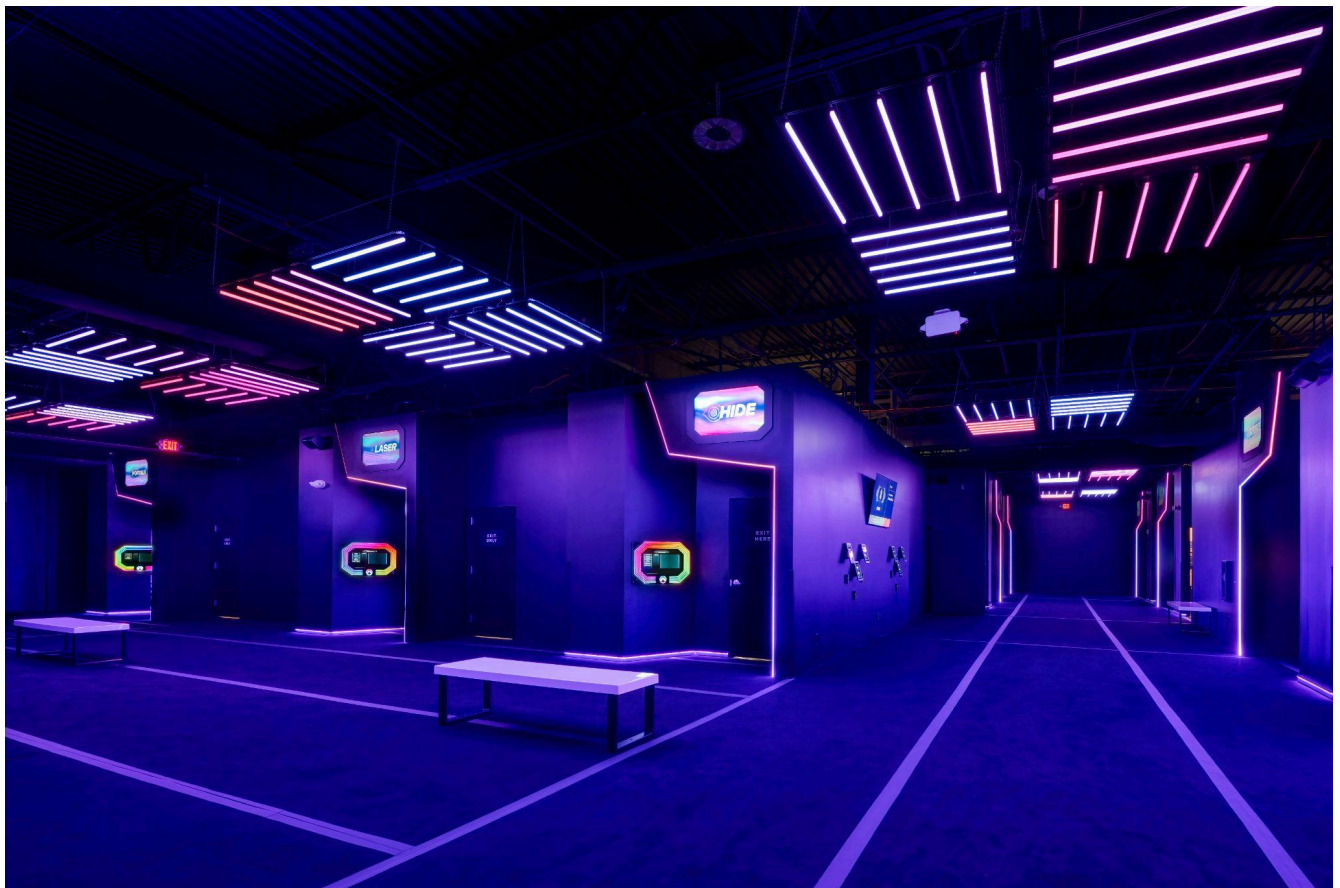

ACTIVATE

*Activate Naperville, LLC
100 W Main St, Ste 600
Lexington, KY 40507*

At Activate, we hide our technology behind intuitive physical games that appeal to a wide range of age and skill levels. While we offer something completely new, each activity feels familiar and provides the opportunity for endless visits. Our massive library of games - each with 10 difficulty levels - offers more than 550 unique challenges for customers to explore.

We are confident that Activate Games would add something unique to the Naperville area, and we are confident we can do so without negative impacts on parking, other employees, or neighboring tenants. Below you find some photos showcasing our concept.