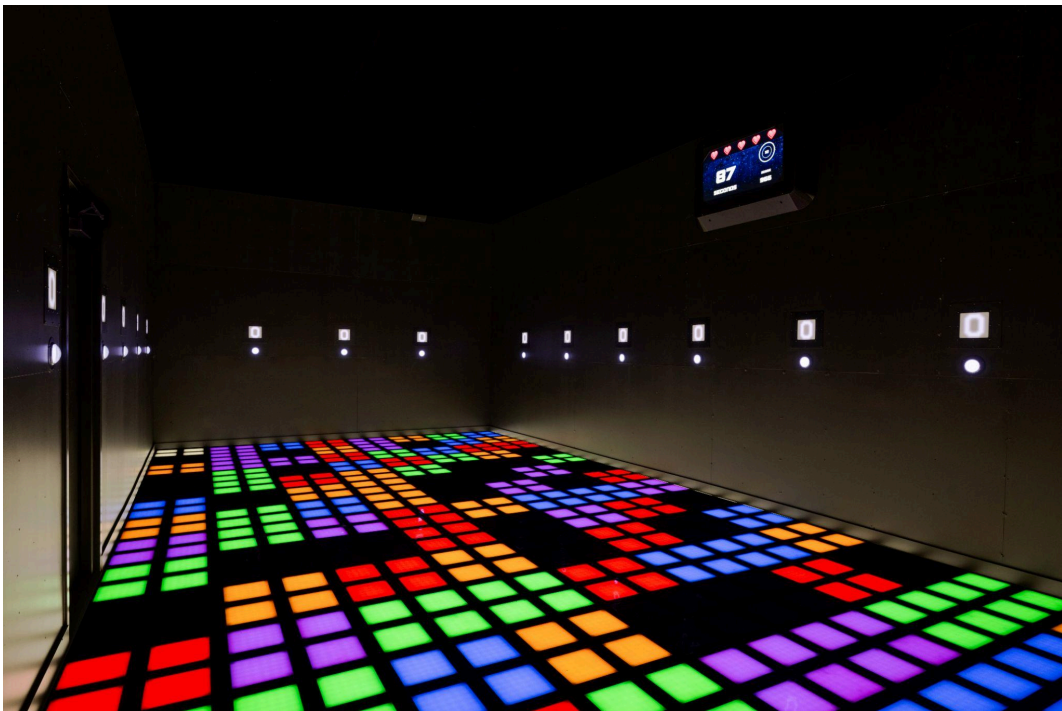

ACTIVATE

Activate Naperville, LLC
100 W Main St, Ste 600
Lexington, KY 40507