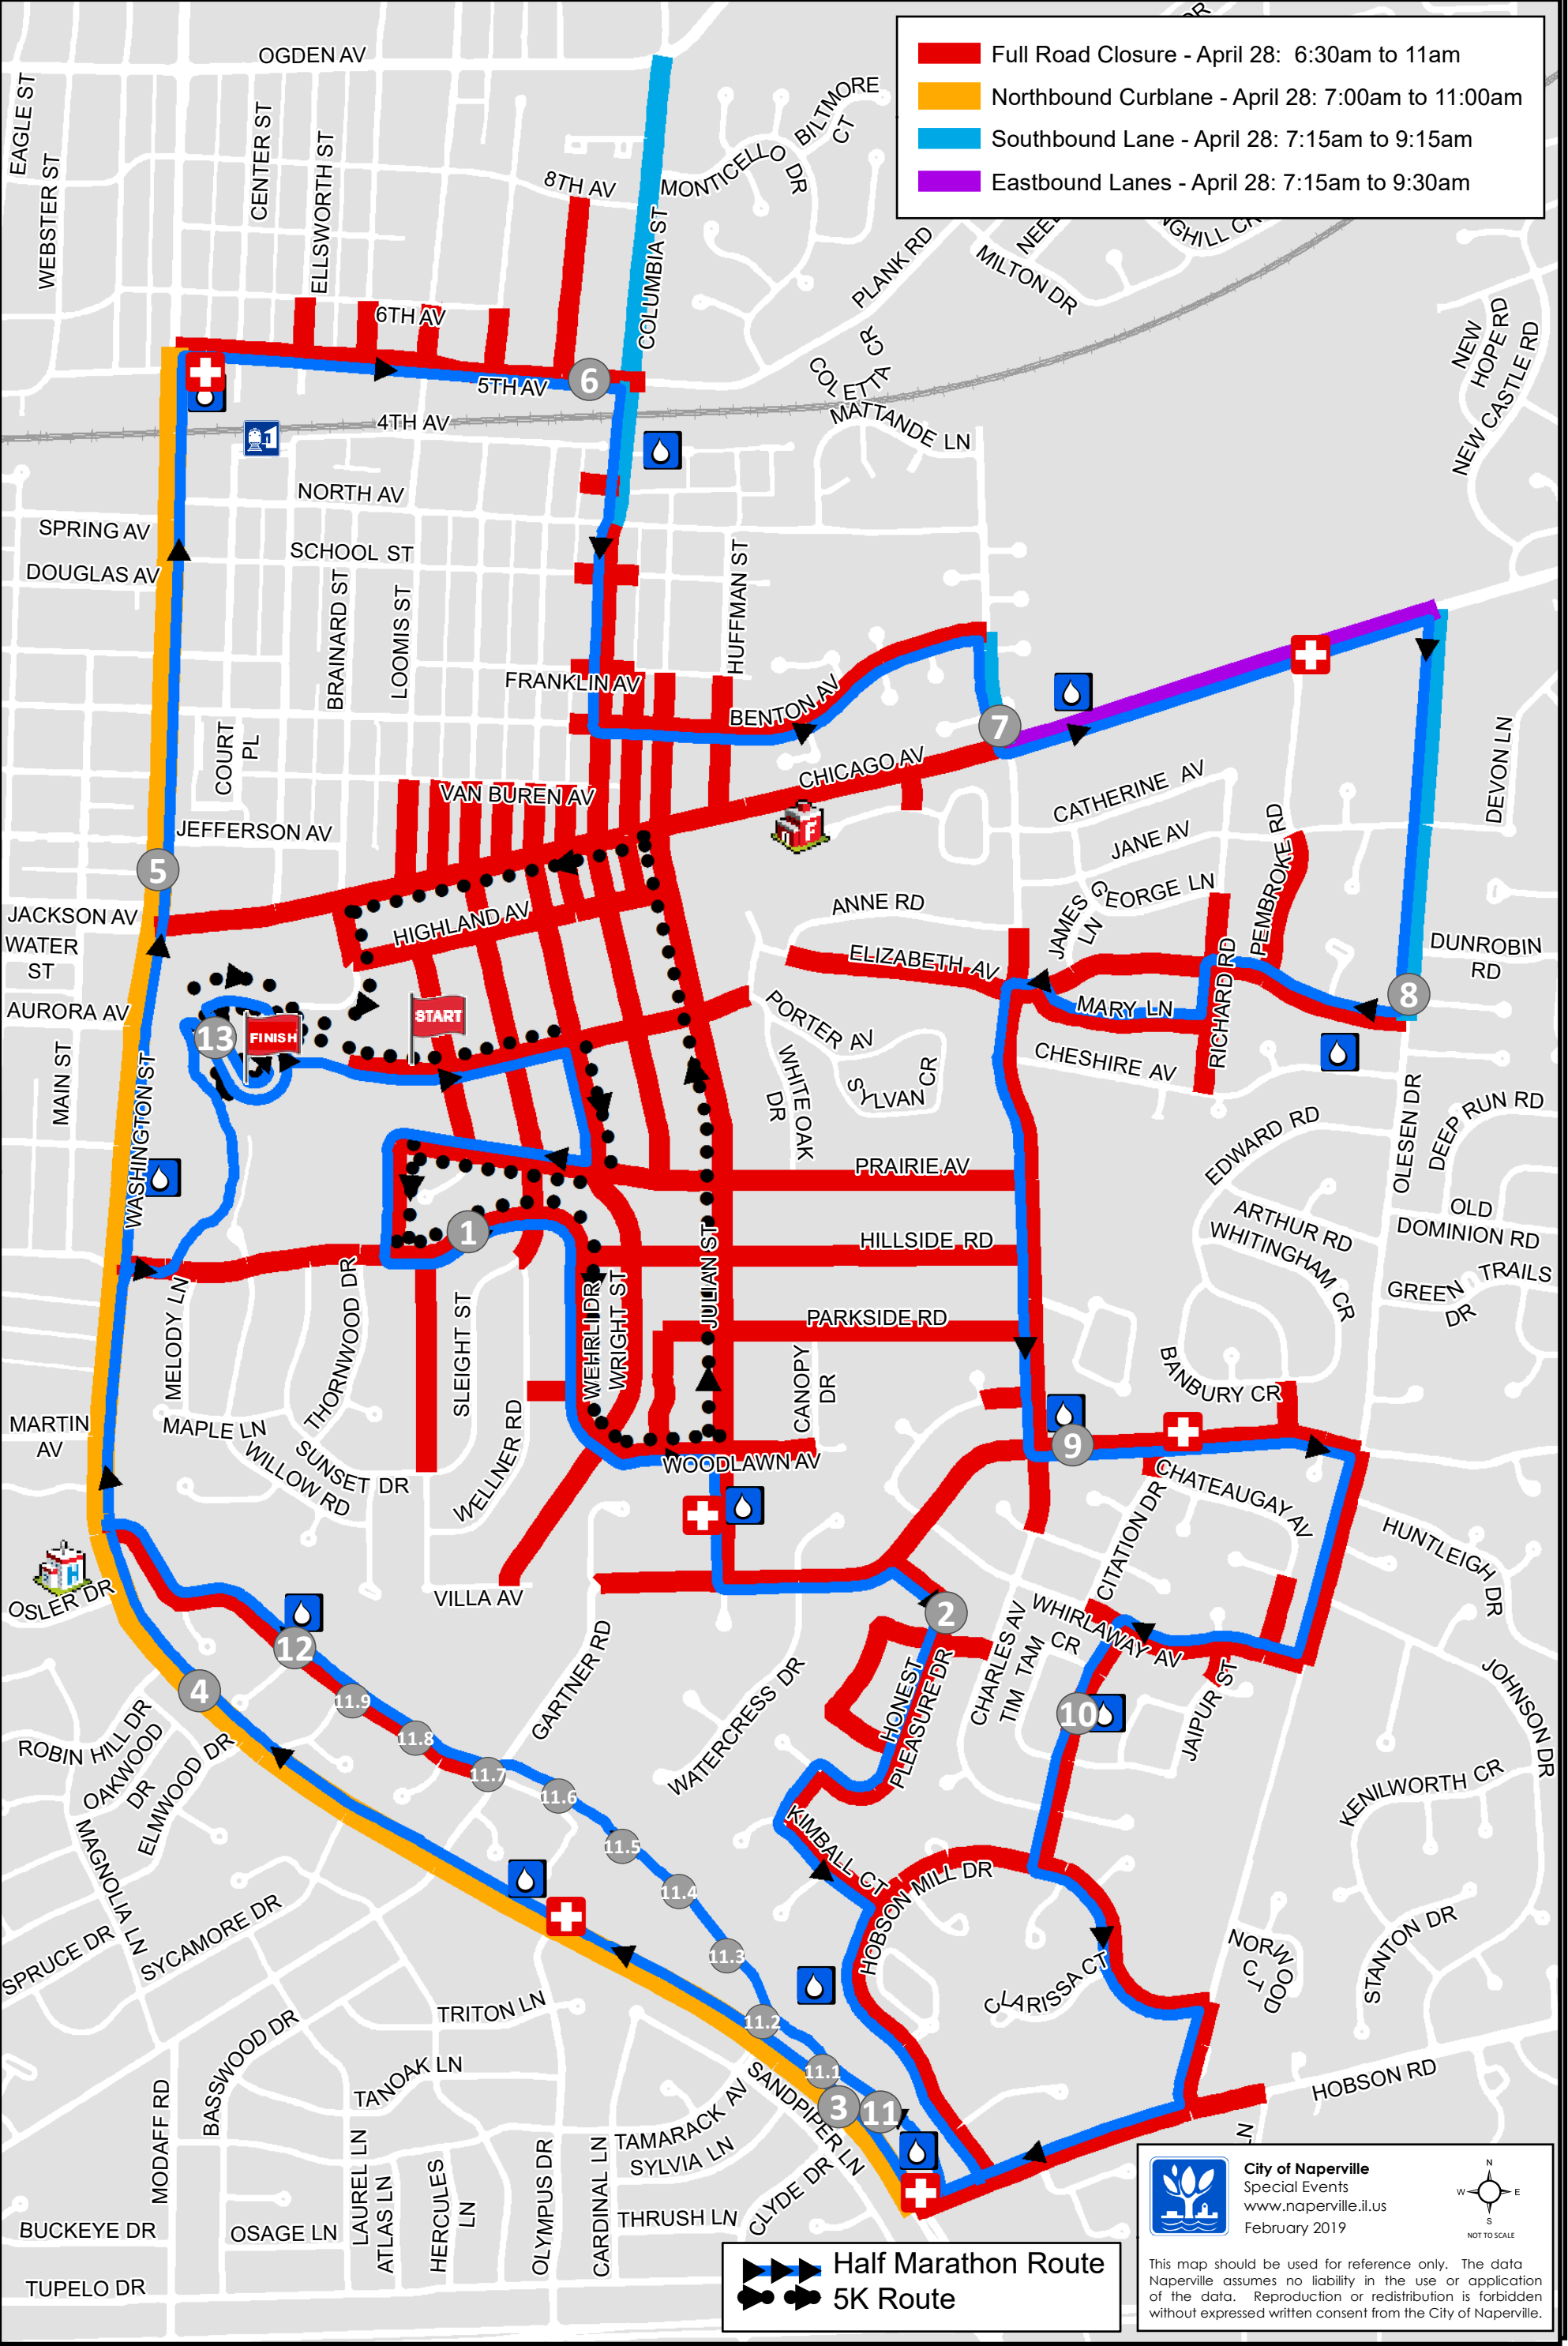

- Full Road Closure - April 28: 6:30am to 11am
- Northbound Curblane - April 28: 7:00am to 11:00am
- Southbound Lane - April 28: 7:15am to 9:15am
- Eastbound Lanes - April 28: 7:15am to 9:30am

Half Marathon Route
 5K Route

City of Naperville
 Special Events
www.naperville.il.us
 February 2019

This map should be used for reference only. The data Naperville assumes no liability in the use or application of the data. Reproduction or redistribution is forbidden without expressed written consent from the City of Naperville.