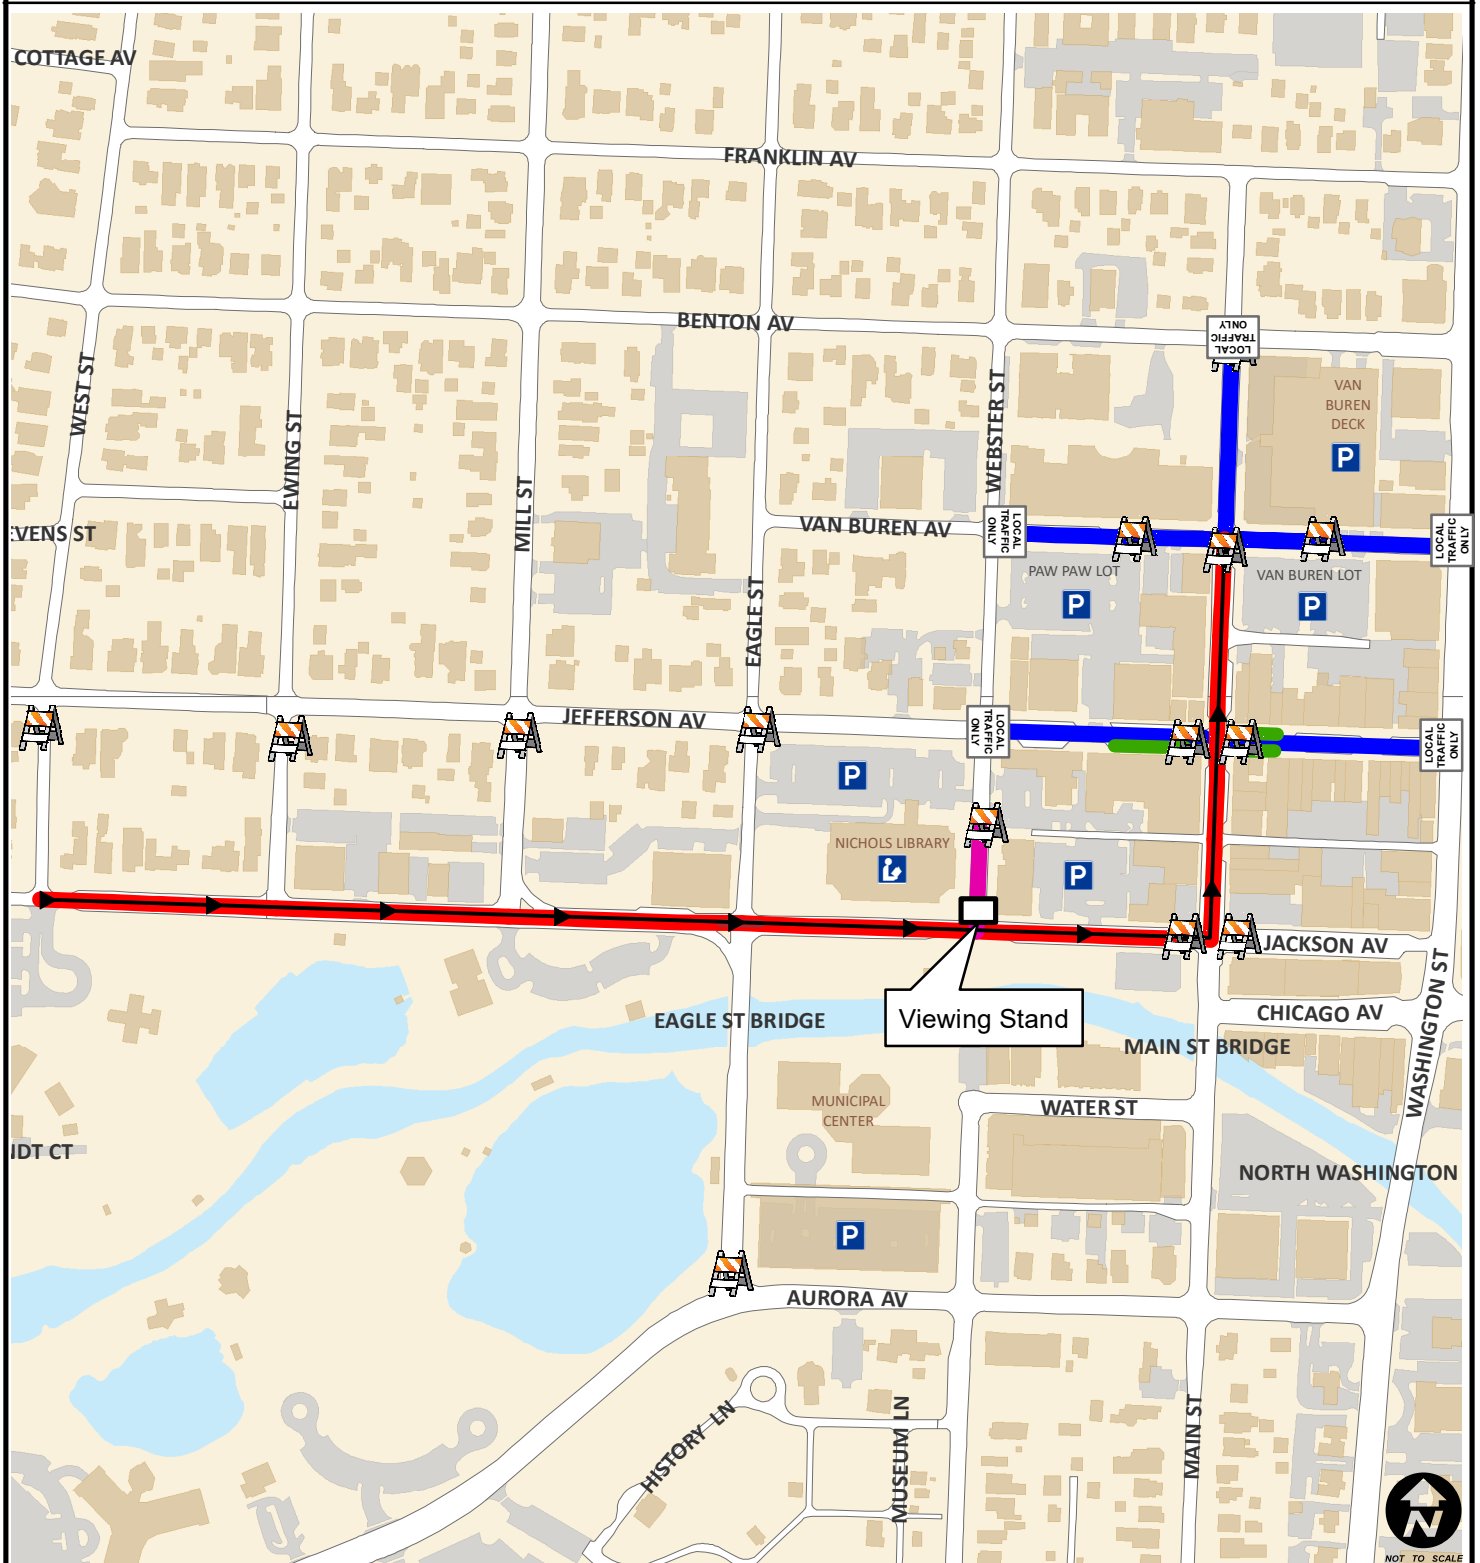

Hometown Holidays - Saturday, December 2, 2017

Phase 2 Traffic Restrictions

City of Naperville
 Special Events
 Dawn Portner (630) 305-5340
www.naperville.il.us
 October 2017

This map should be used for reference only. The data is subject to change without notice. The City of Naperville assumes no liability in the use or application of the data. Reproduction or redistribution is forbidden without expressed written consent from the City of Naperville.

Legend

- Parade Route
- Road Closure and No Parking/Tow-Away Zone: 2:00pm to 8:30pm
- Road Closure and No Parking/Tow-Away Zone: 4:30pm to 8:30pm
- No Parking Zone: 5:00pm to 8:30pm
- Road Closure and No Parking Zone: 6:00pm to 8:30pm
- Road Closure Barricade
- Public Parking