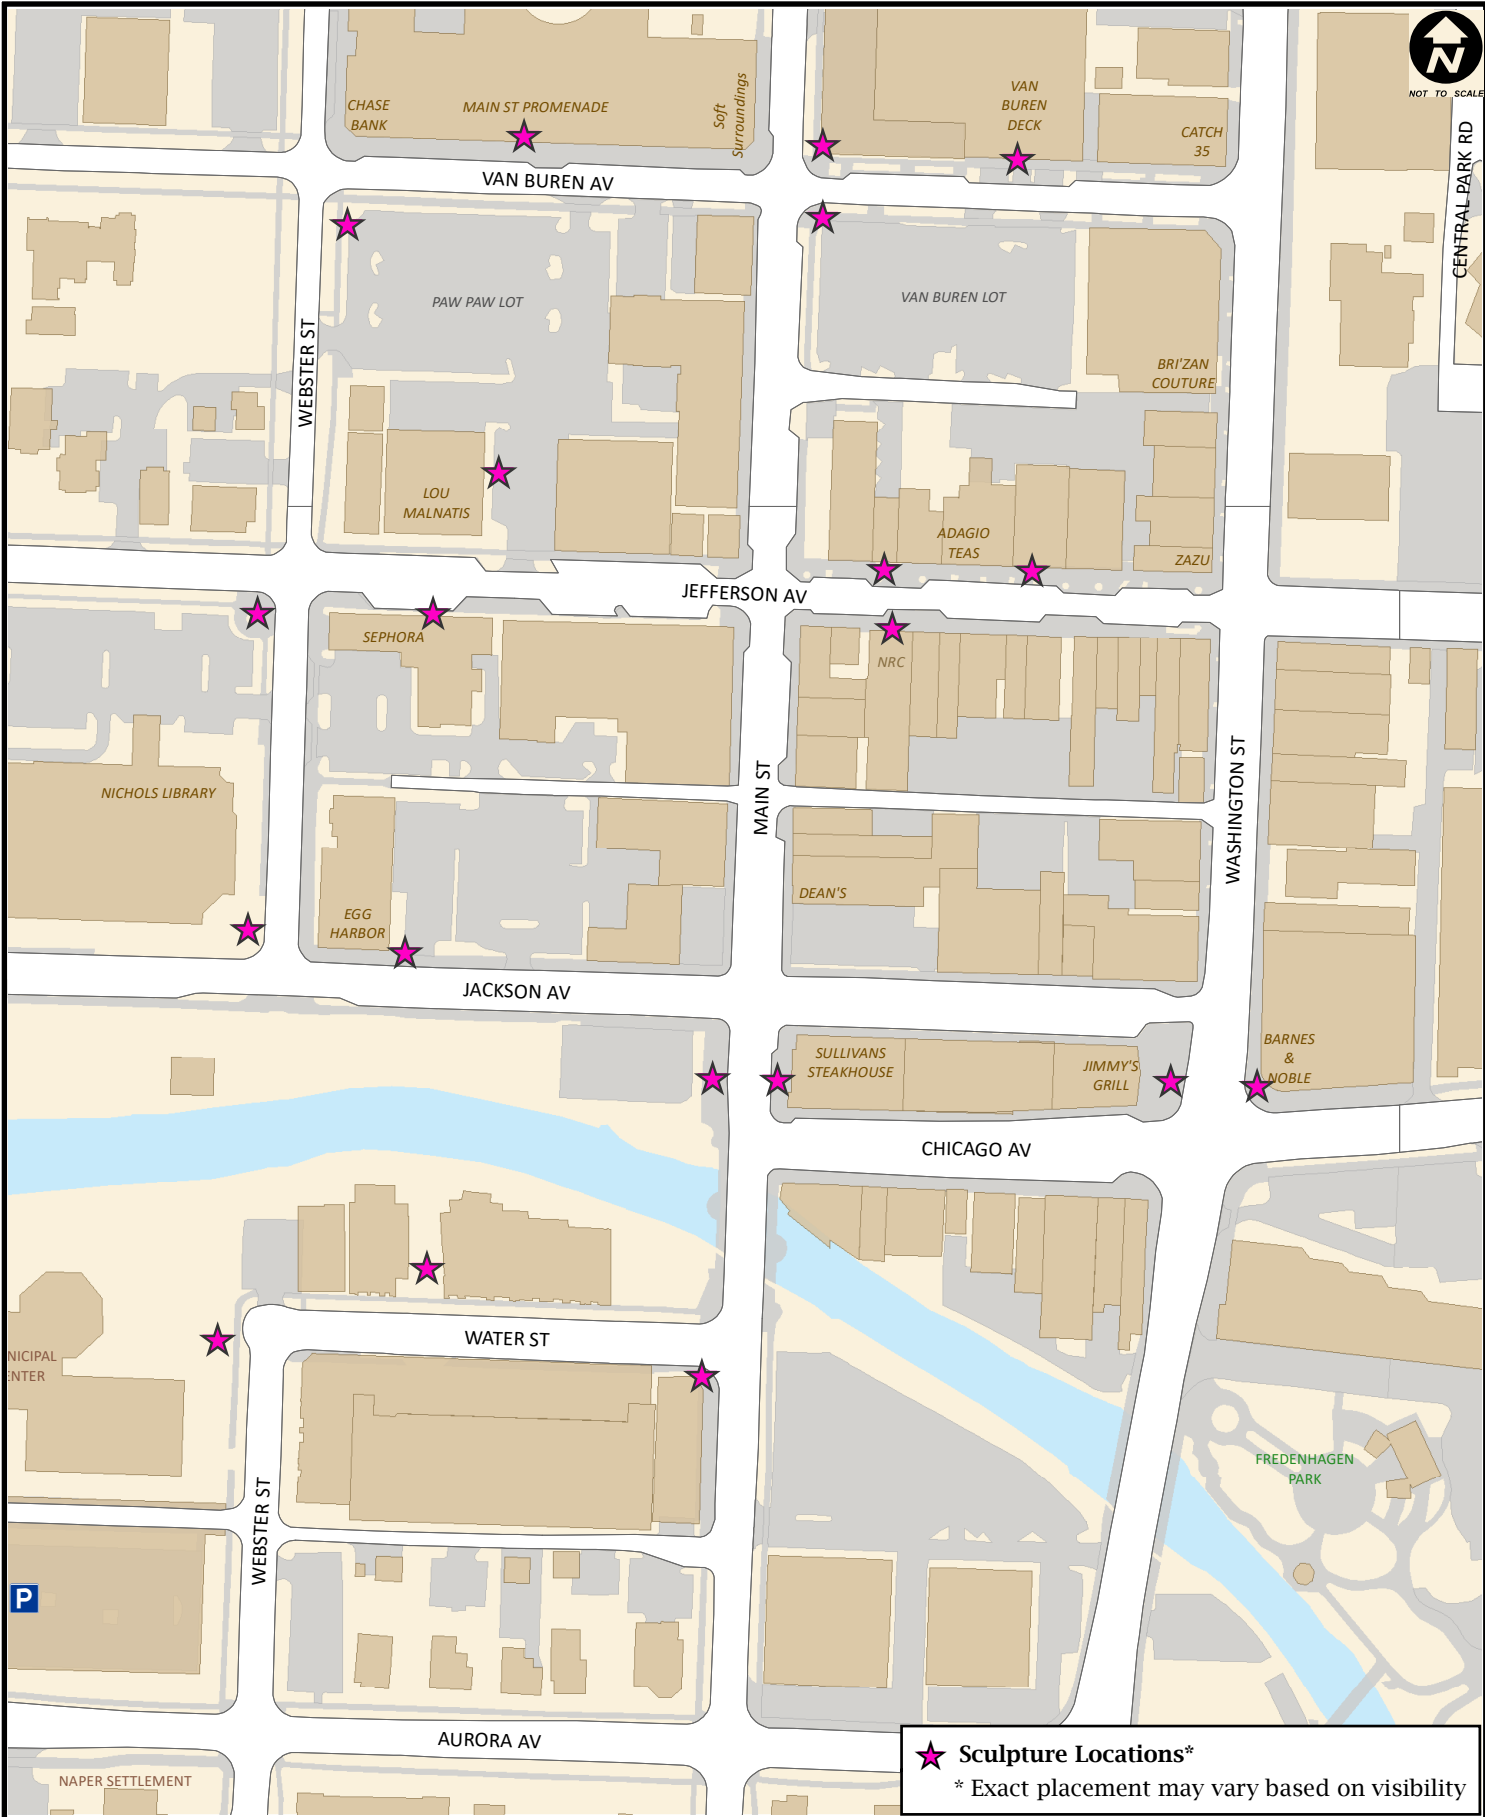

NOT TO SCALE

CENTRAL PARK RD

★ Sculpture Locations*
 * Exact placement may vary based on visibility

City of Naperville
 Special Events
 Dawn Portner (630) 305-5340
www.naperville.il.us
 March 2018

Downtown Naperville Alliance Sculpture Locations

This map should be used for reference only. The data is subject to change without notice. The City of Naperville assumes no liability in the use or application of the data. Reproduction or redistribution is forbidden without expressed written consent from the City of Naperville.