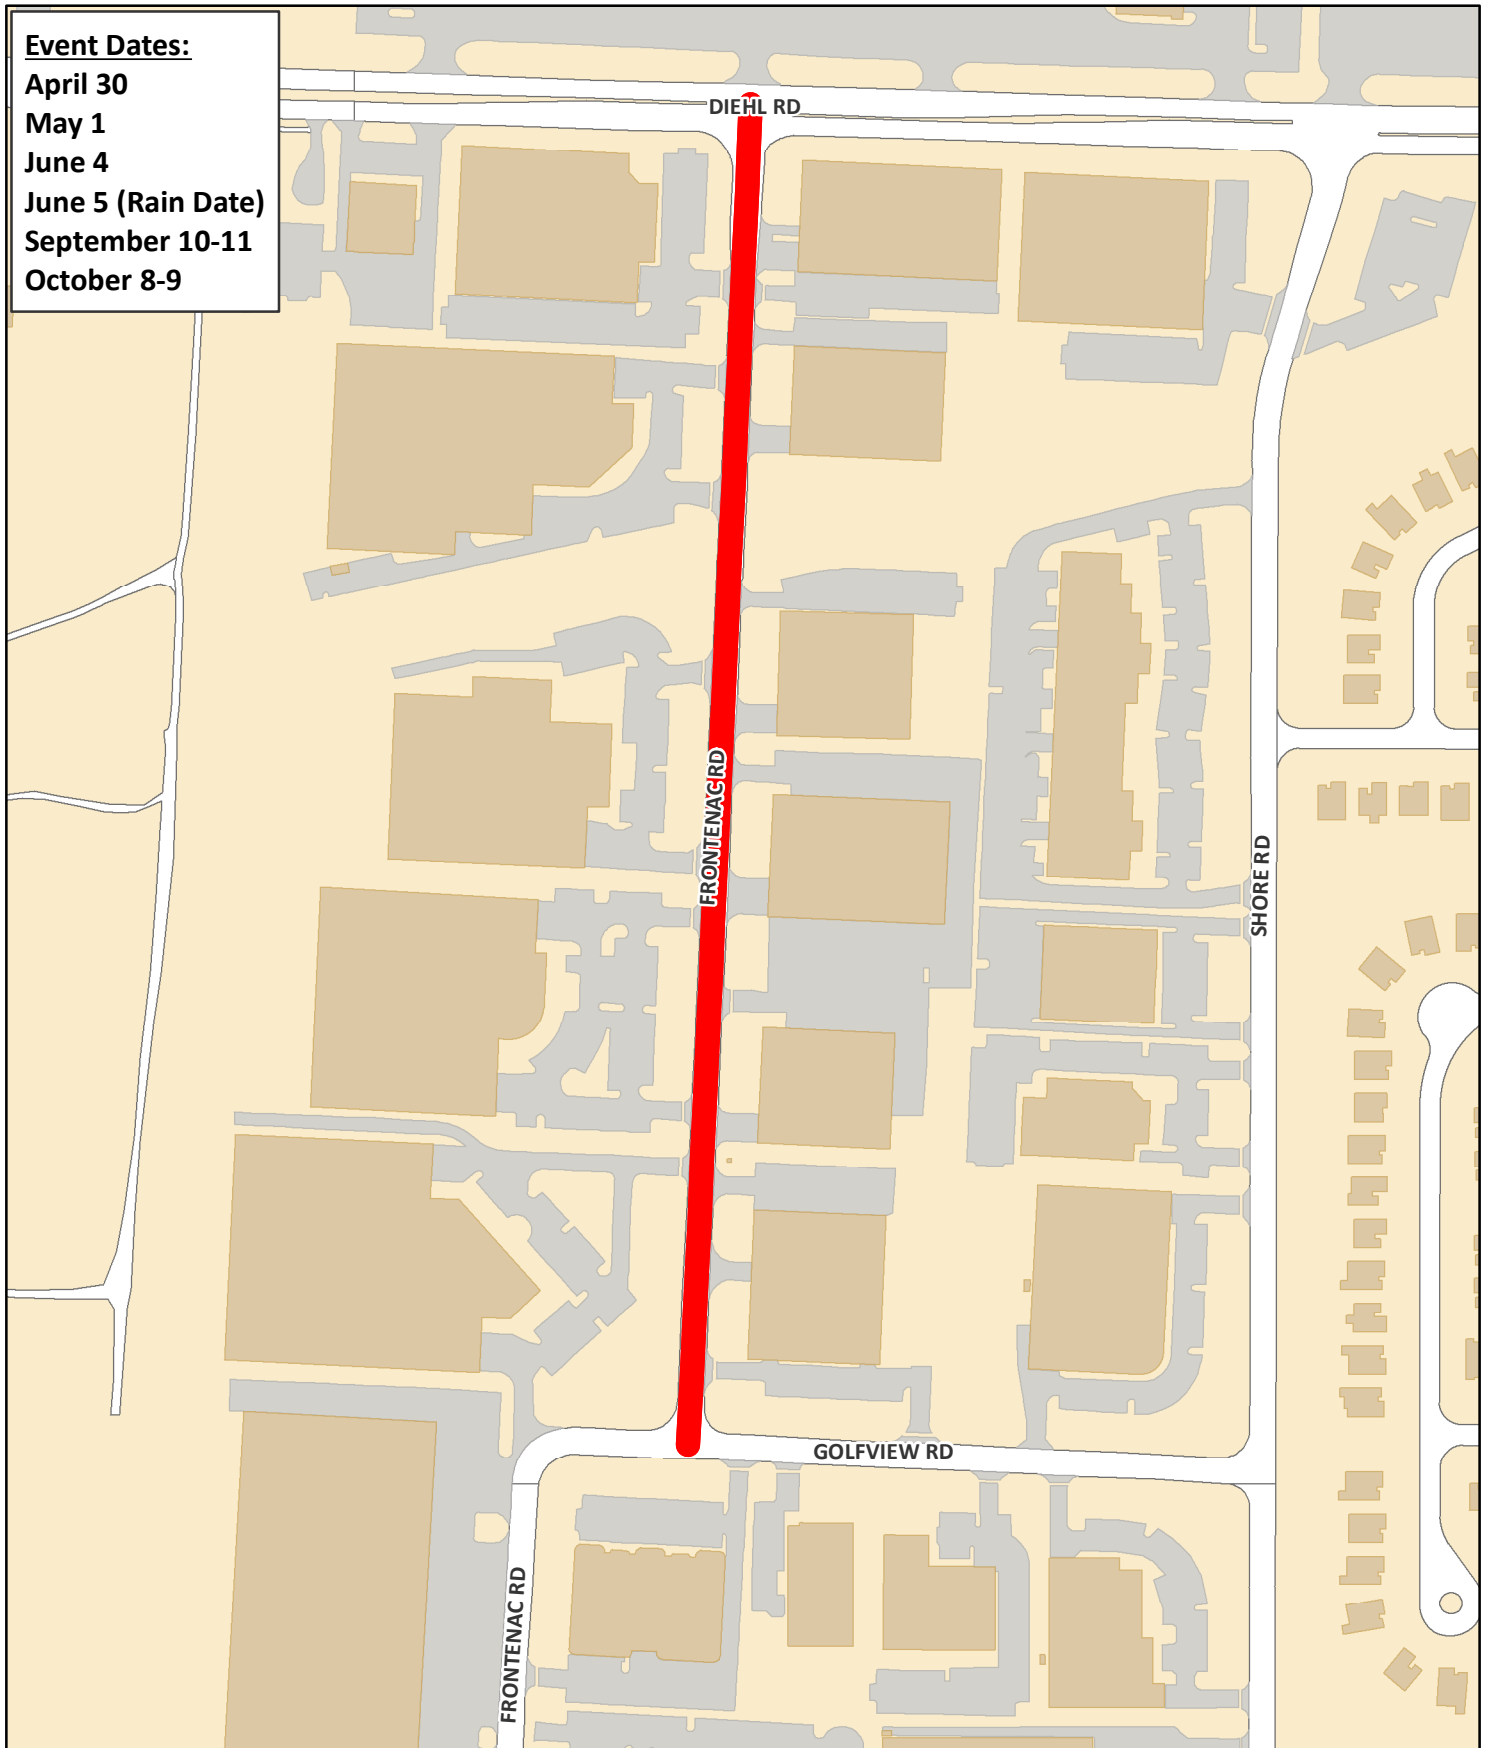

Soap Box Derby Traffic Control Plan for 2022 Events

Event Dates:

April 30
May 1
June 4
June 5 (Rain Date)
September 10-11
October 8-9

City of Naperville
Special Events
Dawn Portner (630) 305-5340
www.naperville.il.us
March 2022

 Road Closure: 6:30am to 6:00pm

This map should be used for reference only. The data is subject to change without notice. The City of Naperville assumes no liability in the use or application of the data. Reproduction or redistribution is forbidden without expressed written consent from the City of Naperville.